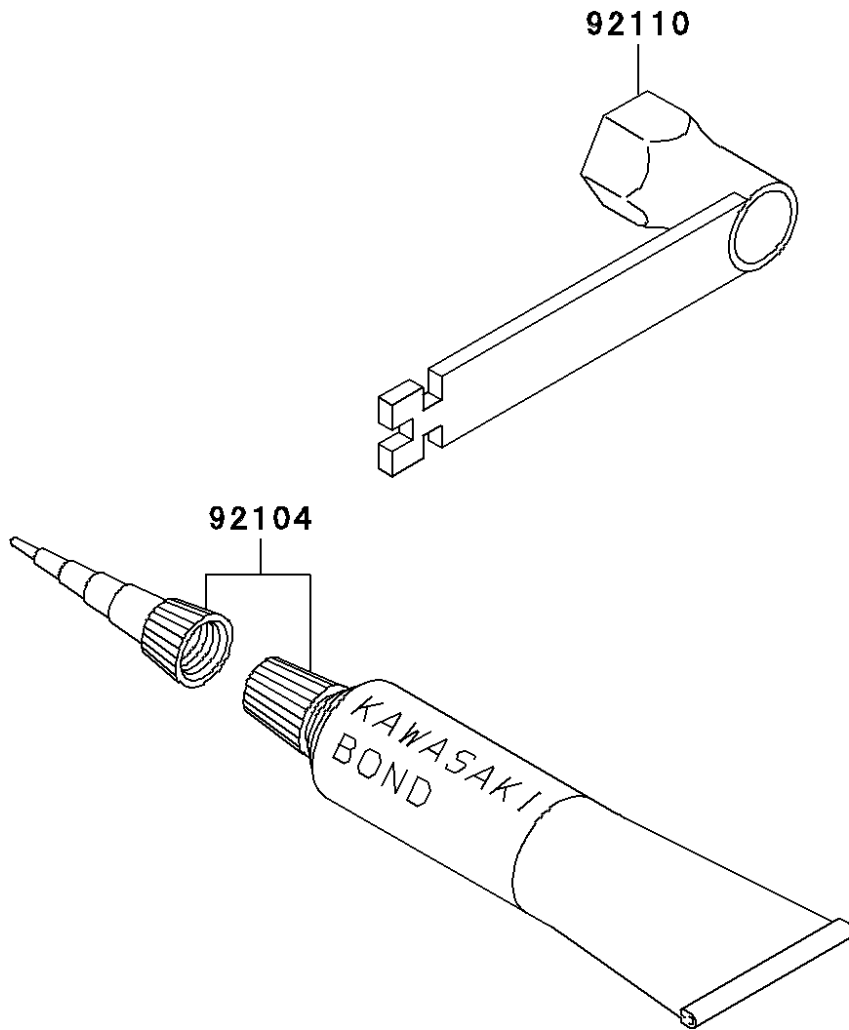

# 2000 KX60 PARTS DIAGRAM

Owner's Tools

F2810

## 2000 KX60 PARTS LIST

### Owner's Tools

ITEM NAME	PART NUMBER	QUANTITY
GASKET-LIQUID,TUBE,100G,SILVER (Ref # 92104)	92104-002	1
TOOL-WRENCH,BOX,21MM&SPOKE (Ref # 92110)	92110-1119	1