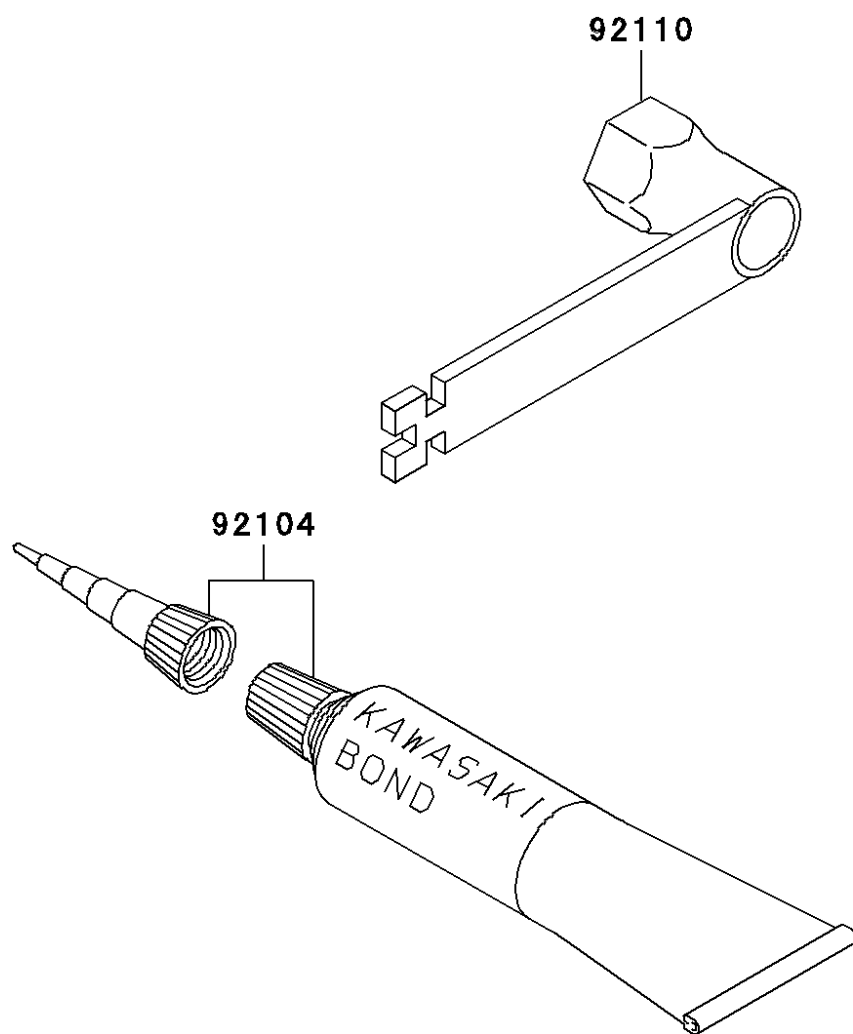

2000 KX60 PARTS DIAGRAM

Owner's Tools

F2810

2000 KX60 PARTS LIST

Owner's Tools

ITEM NAME	PART NUMBER	QUANTITY
GASKET-LIQUID,TUBE,100G,SILVER (Ref # 92104)	92104-002	1
TOOL-WRENCH,BOX,21MM&SPOKE (Ref # 92110)	92110-1119	1