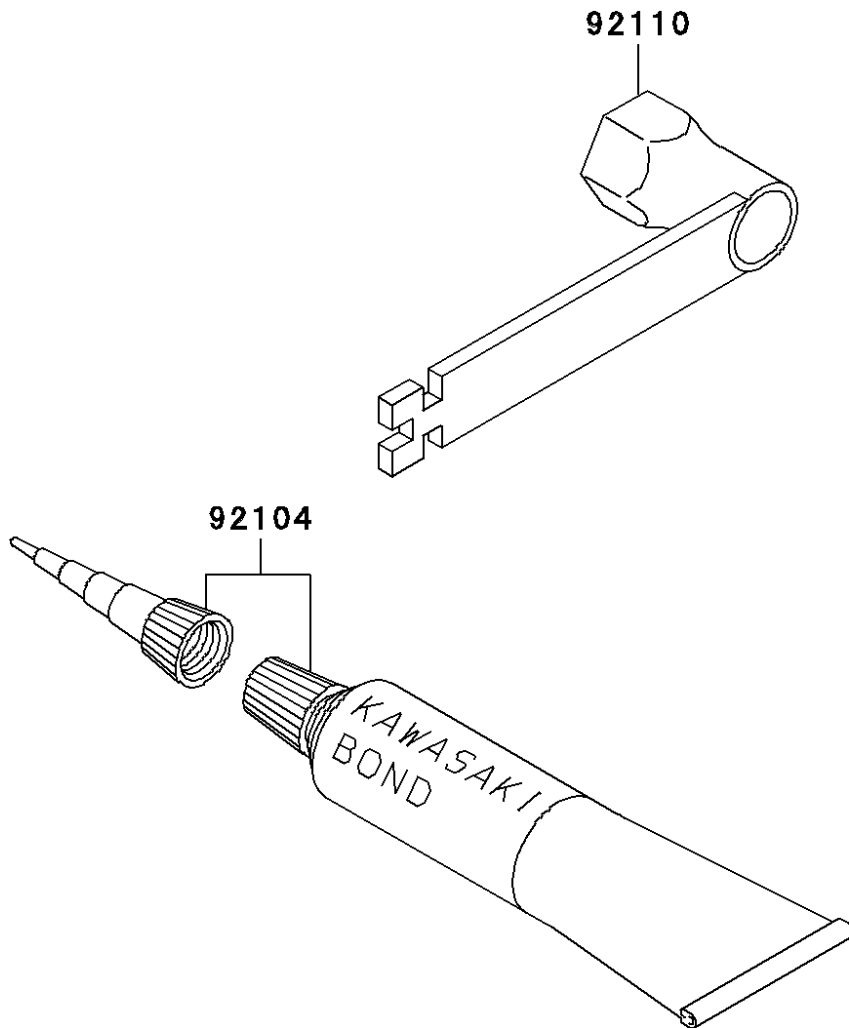

1999 KX60 PARTS DIAGRAM

Owner's Tools

F2810

1999 KX60 PARTS LIST

Owner's Tools

ITEM NAME	PART NUMBER	QUANTITY
GASKET-LIQUID,TUBE,100G,SILVER (Ref # 92104)	92104-002	1
TOOL-WRENCH,BOX,21MM&SPOKE (Ref # 92110)	92110-1119	1