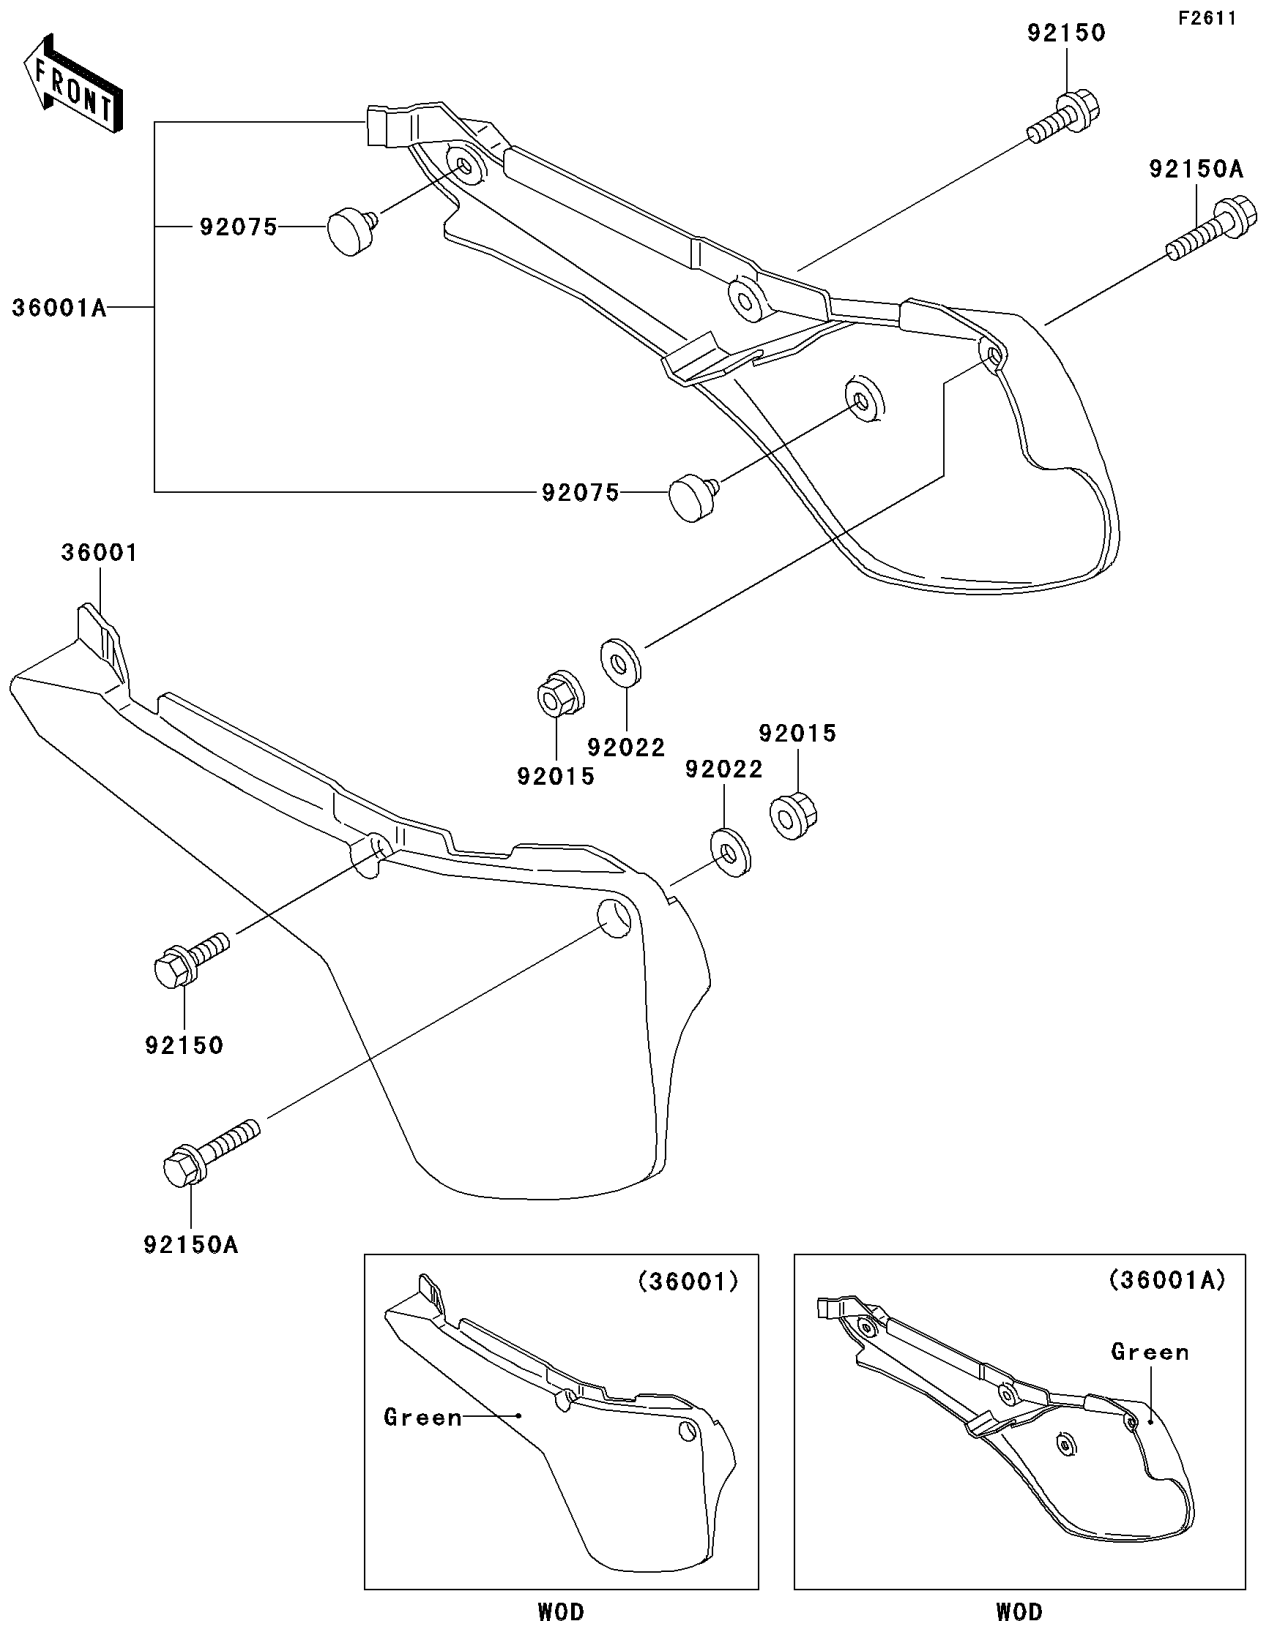

2003 KX60 PARTS DIAGRAM

Side Covers

2003 KX60 PARTS LIST

Side Covers

ITEM NAME	PART NUMBER	QUANTITY
COVER-SIDE,LH,L.GREEN (Ref # 36001)	36001-1398-6W	1
COVER-SIDE,RH,L.GREEN (Ref # 36001A)	36001-1399-6W	1
NUT,LOCK,FLANGED,6MM (Ref # 92015)	92015-1339	1
WASHER,7X16X1.2 (Ref # 92022)	92022-024	1
DAMPER (Ref # 92075)	92075-1598	1
BOLT,6X14 (Ref # 92150)	92150-1340	1
BOLT,FLANGED,6X30 (Ref # 92150A)	92150-1486	1