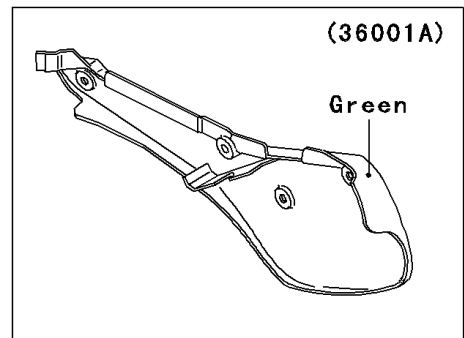

2001 KX60 PARTS DIAGRAM

Side Covers

WOD

WOD

2001 KX60 PARTS LIST

Side Covers

ITEM NAME	PART NUMBER	QUANTITY
COVER-SIDE,LH,L.GREEN (Ref # 36001)	36001-1398-6W	1
COVER-SIDE,RH,L.GREEN (Ref # 36001A)	36001-1399-6W	1
NUT,LOCK,FLANGED,6MM (Ref # 92015)	92015-1339	2
WASHER,7X16X1.2 (Ref # 92022)	92022-024	2
DAMPER (Ref # 92075)	92075-1598	2
BOLT,6X14 (Ref # 92150)	92150-1340	2
BOLT,FLANGED,6X30 (Ref # 92150A)	92150-1486	2