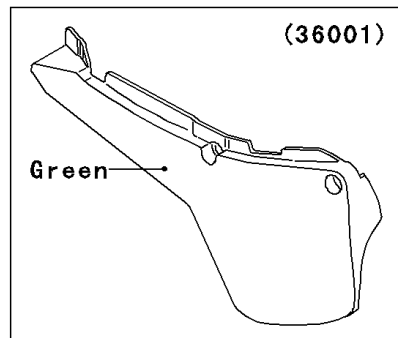

2001 KX60 PARTS DIAGRAM

Side Covers

WOD

WOD

2001 KX60 PARTS LIST

Side Covers

ITEM NAME	PART NUMBER	QUANTITY
COVER-SIDE,LH,L.GREEN (Ref # 36001)	36001-1398-6W	1
COVER-SIDE,RH,L.GREEN (Ref # 36001A)	36001-1399-6W	1
NUT,LOCK,FLANGED,6MM (Ref # 92015)	92015-1339	2
WASHER,7X16X1.2 (Ref # 92022)	92022-024	2
DAMPER (Ref # 92075)	92075-1598	2
BOLT,6X14 (Ref # 92150)	92150-1340	2
BOLT,FLANGED,6X30 (Ref # 92150A)	92150-1486	2