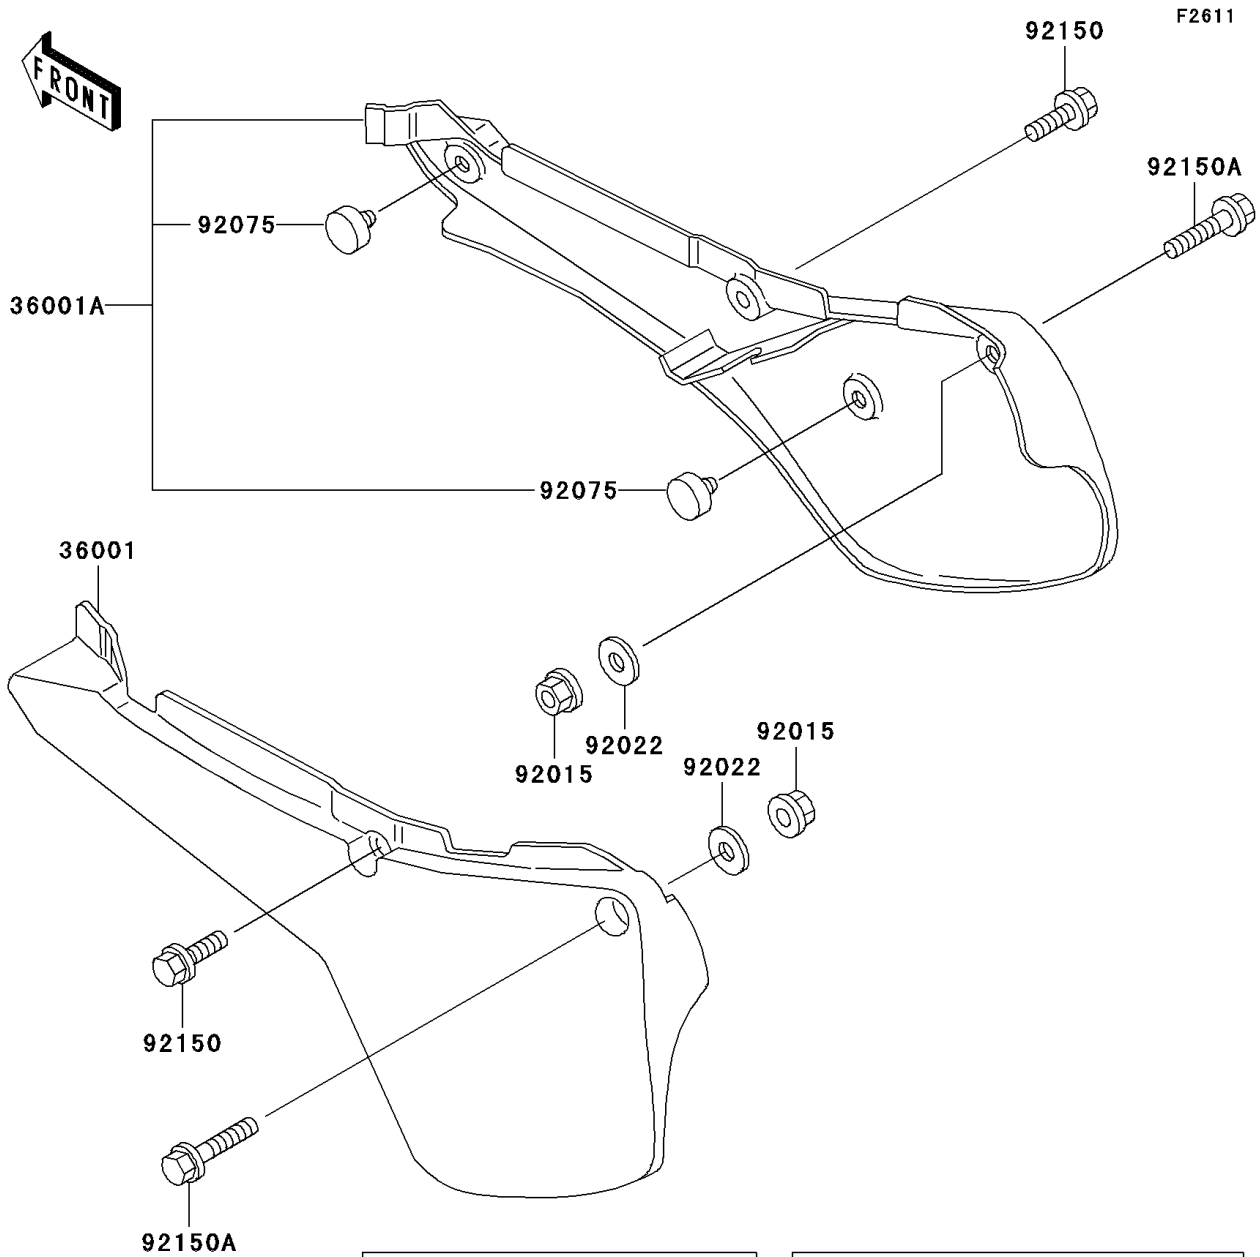

2001 KX60 PARTS DIAGRAM

Side Covers

WOD

WOD

2001 KX60 PARTS LIST

Side Covers

ITEM NAME	PART NUMBER	QUANTITY
COVER-SIDE,LH,L.GREEN (Ref # 36001)	36001-1398-6W	1
COVER-SIDE,RH,L.GREEN (Ref # 36001A)	36001-1399-6W	1
NUT,LOCK,FLANGED,6MM (Ref # 92015)	92015-1339	2
WASHER,7X16X1.2 (Ref # 92022)	92022-024	2
DAMPER (Ref # 92075)	92075-1598	2
BOLT,6X14 (Ref # 92150)	92150-1340	2
BOLT,FLANGED,6X30 (Ref # 92150A)	92150-1486	2