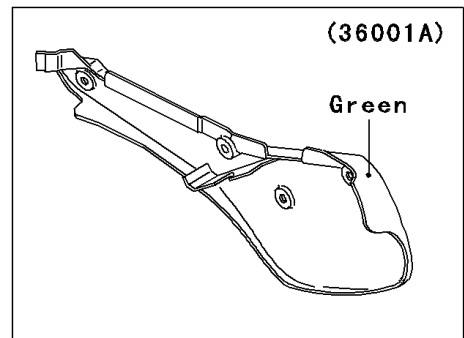

2000 KX60 PARTS DIAGRAM

Side Covers

WOD

WOD

2000 KX60 PARTS LIST

Side Covers

ITEM NAME	PART NUMBER	QUANTITY
COVER-SIDE,LH,L.GREEN (Ref # 36001)	36001-1398-6W	1
COVER-SIDE,RH,L.GREEN (Ref # 36001A)	36001-1399-6W	1
NUT,LOCK,FLANGED,6MM (Ref # 92015)	92015-1339	2
WASHER,7X16X1.2 (Ref # 92022)	92022-024	2
DAMPER (Ref # 92075)	92075-1598	2
BOLT,6X14 (Ref # 92150)	92150-1340	2
BOLT,FLANGED,6X30 (Ref # 92150A)	92150-1486	2