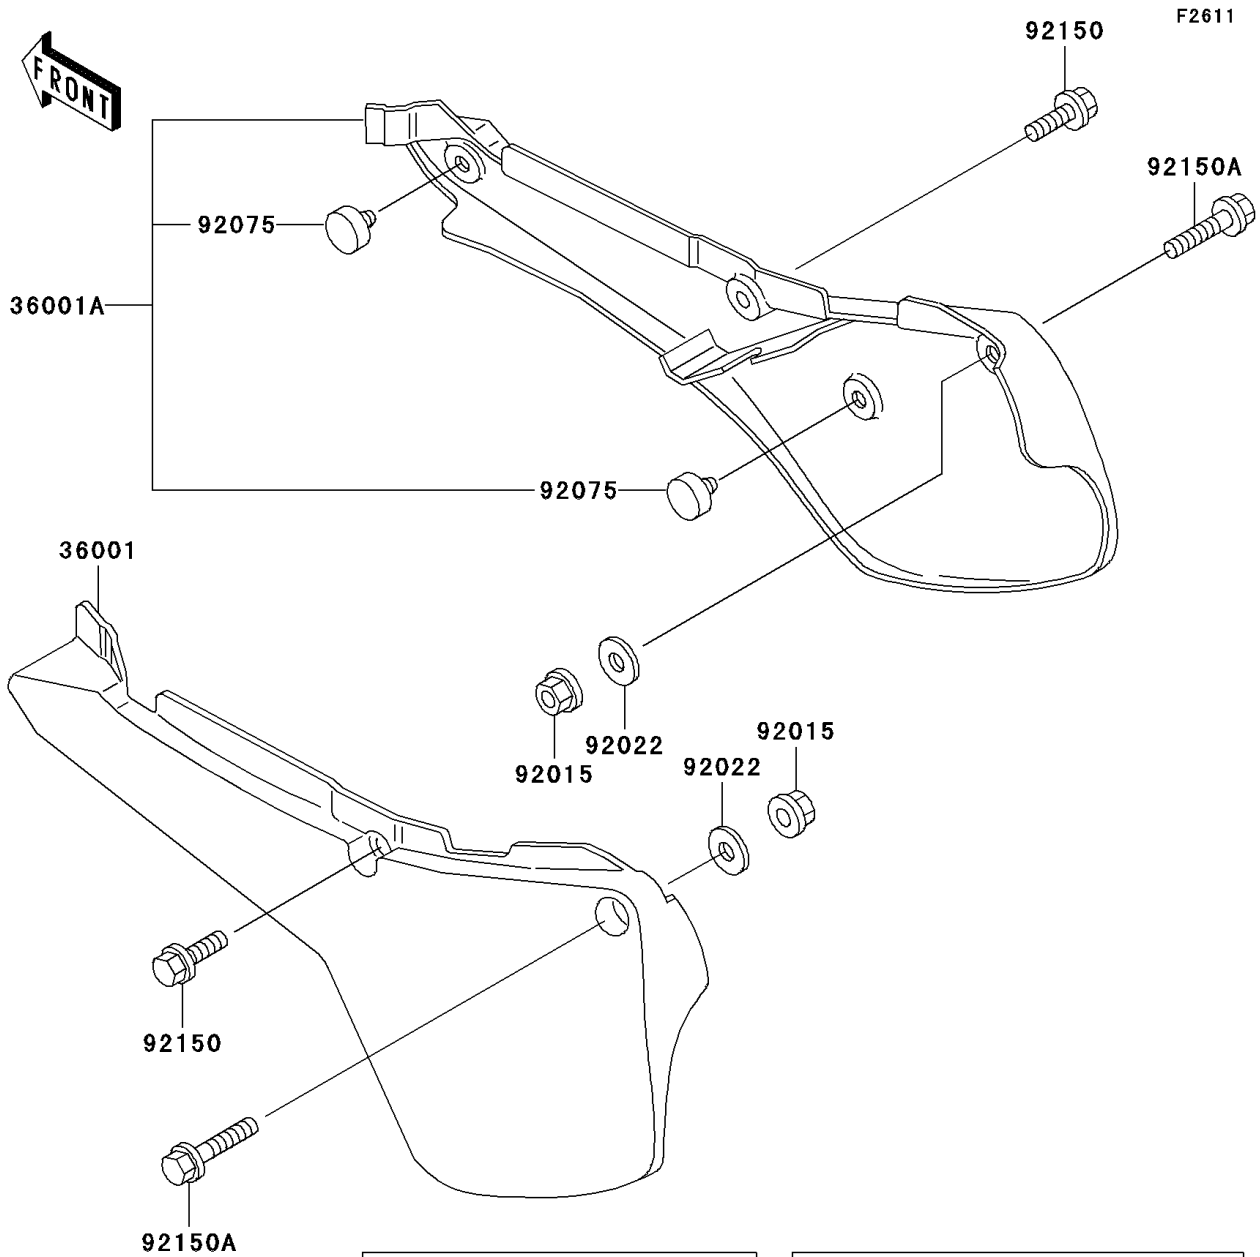

2000 KX60 PARTS DIAGRAM

Side Covers

WOD

WOD

2000 KX60 PARTS LIST

Side Covers

ITEM NAME	PART NUMBER	QUANTITY
COVER-SIDE,LH,L.GREEN (Ref # 36001)	36001-1398-6W	1
COVER-SIDE,RH,L.GREEN (Ref # 36001A)	36001-1399-6W	1
NUT,LOCK,FLANGED,6MM (Ref # 92015)	92015-1339	2
WASHER,7X16X1.2 (Ref # 92022)	92022-024	2
DAMPER (Ref # 92075)	92075-1598	2
BOLT,6X14 (Ref # 92150)	92150-1340	2
BOLT,FLANGED,6X30 (Ref # 92150A)	92150-1486	2