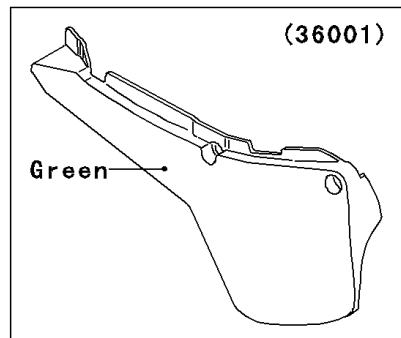

2000 KX60 PARTS DIAGRAM

Side Covers

WOD

WOD

2000 KX60 PARTS LIST

Side Covers

ITEM NAME	PART NUMBER	QUANTITY
COVER-SIDE,LH,L.GREEN (Ref # 36001)	36001-1398-6W	1
COVER-SIDE,RH,L.GREEN (Ref # 36001A)	36001-1399-6W	1
NUT,LOCK,FLANGED,6MM (Ref # 92015)	92015-1339	2
WASHER,7X16X1.2 (Ref # 92022)	92022-024	2
DAMPER (Ref # 92075)	92075-1598	2
BOLT,6X14 (Ref # 92150)	92150-1340	2
BOLT,FLANGED,6X30 (Ref # 92150A)	92150-1486	2