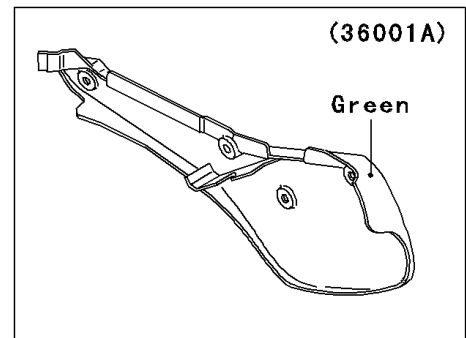

1999 KX60 PARTS DIAGRAM

Side Covers

WOD

WOD

1999 KX60 PARTS LIST

Side Covers

ITEM NAME	PART NUMBER	QUANTITY
COVER-SIDE,LH,L.GREEN (Ref # 36001)	36001-1398-6W	1
COVER-SIDE,RH,L.GREEN (Ref # 36001A)	36001-1399-6W	1
NUT,LOCK,FLANGED,6MM (Ref # 92015)	92015-1339	2
WASHER,7X16X1.2 (Ref # 92022)	92022-024	2
DAMPER (Ref # 92075)	92075-1598	2
BOLT,6X14 (Ref # 92150)	92150-1340	2
BOLT,FLANGED,6X30 (Ref # 92150A)	92150-1486	2