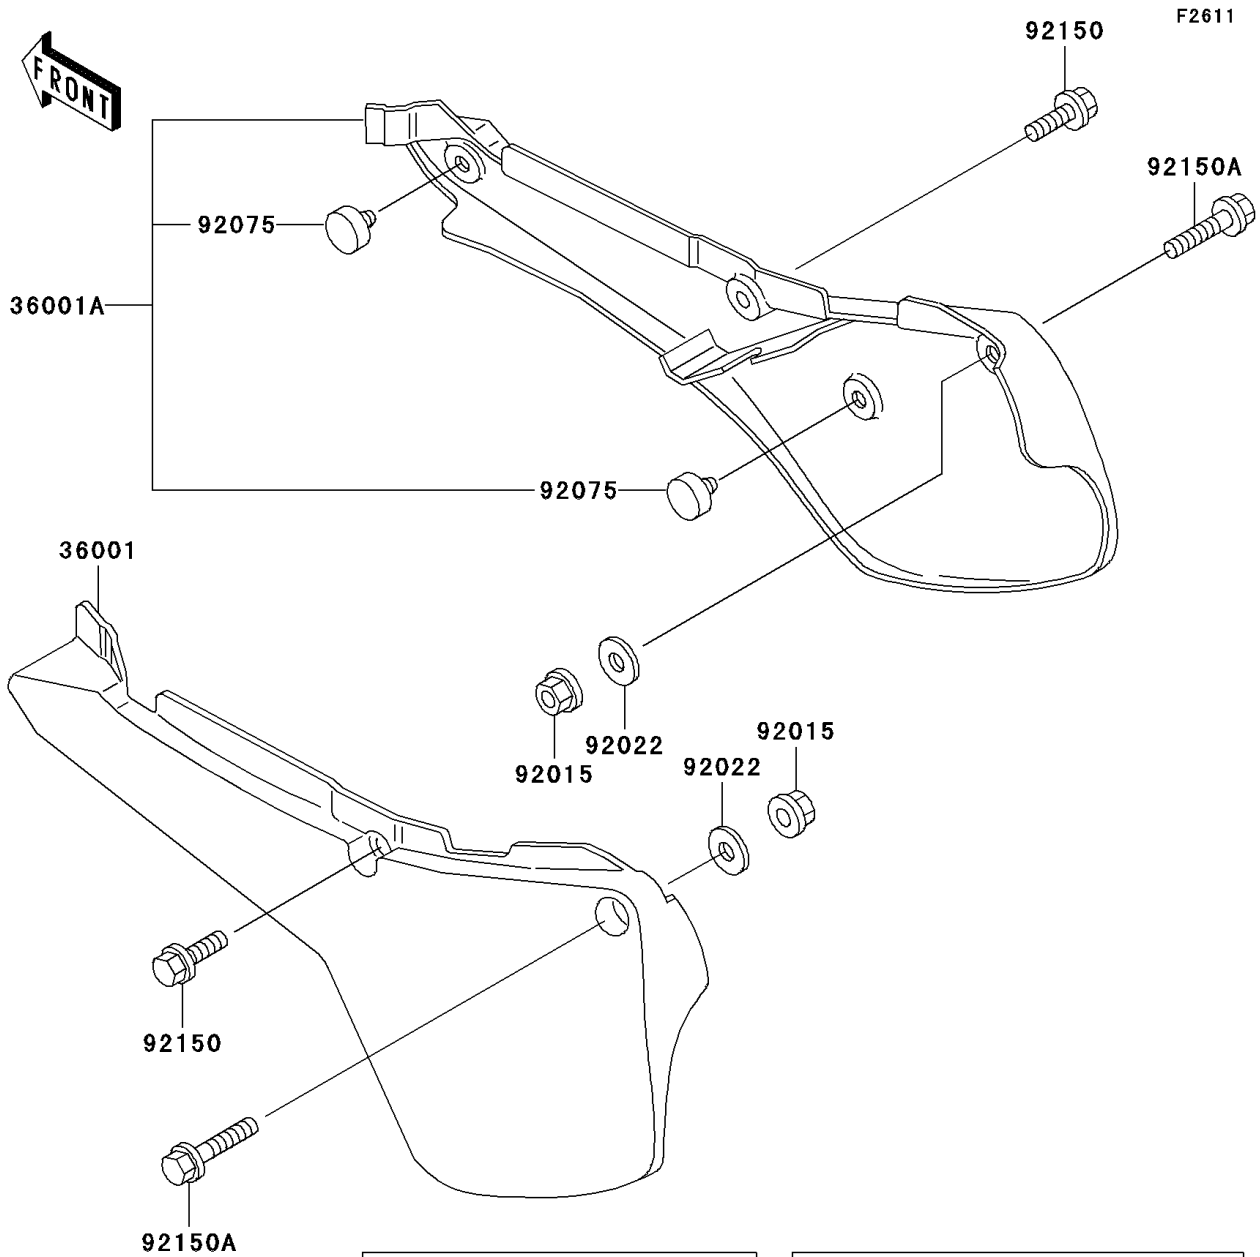

1999 KX60 PARTS DIAGRAM

Side Covers

WOD

WOD

1999 KX60 PARTS LIST

Side Covers

ITEM NAME	PART NUMBER	QUANTITY
COVER-SIDE,LH,L.GREEN (Ref # 36001)	36001-1398-6W	1
COVER-SIDE,RH,L.GREEN (Ref # 36001A)	36001-1399-6W	1
NUT,LOCK,FLANGED,6MM (Ref # 92015)	92015-1339	2
WASHER,7X16X1.2 (Ref # 92022)	92022-024	2
DAMPER (Ref # 92075)	92075-1598	2
BOLT,6X14 (Ref # 92150)	92150-1340	2
BOLT,FLANGED,6X30 (Ref # 92150A)	92150-1486	2