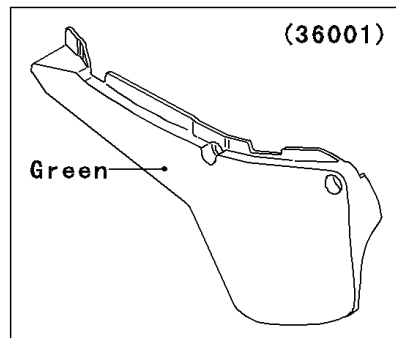

1999 KX60 PARTS DIAGRAM

Side Covers

WOD

WOD

1999 KX60 PARTS LIST

Side Covers

ITEM NAME	PART NUMBER	QUANTITY
COVER-SIDE,LH,L.GREEN (Ref # 36001)	36001-1398-6W	1
COVER-SIDE,RH,L.GREEN (Ref # 36001A)	36001-1399-6W	1
NUT,LOCK,FLANGED,6MM (Ref # 92015)	92015-1339	2
WASHER,7X16X1.2 (Ref # 92022)	92022-024	2
DAMPER (Ref # 92075)	92075-1598	2
BOLT,6X14 (Ref # 92150)	92150-1340	2
BOLT,FLANGED,6X30 (Ref # 92150A)	92150-1486	2