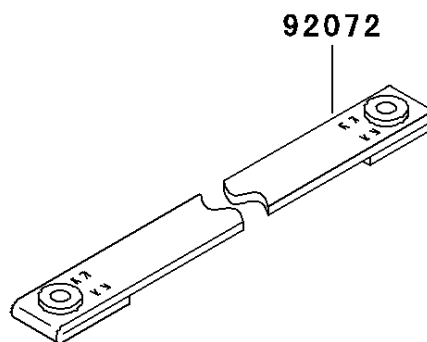

2003 KX60 PARTS DIAGRAM

Seat

F2510

2003 KX60 PARTS LIST

Seat

ITEM NAME	PART NUMBER	QUANTITY
BAND (Ref # 92072)	92072-1055	1
SEAT-ASSY,BLACK (Ref # 53066)	53066-1055-MW	1