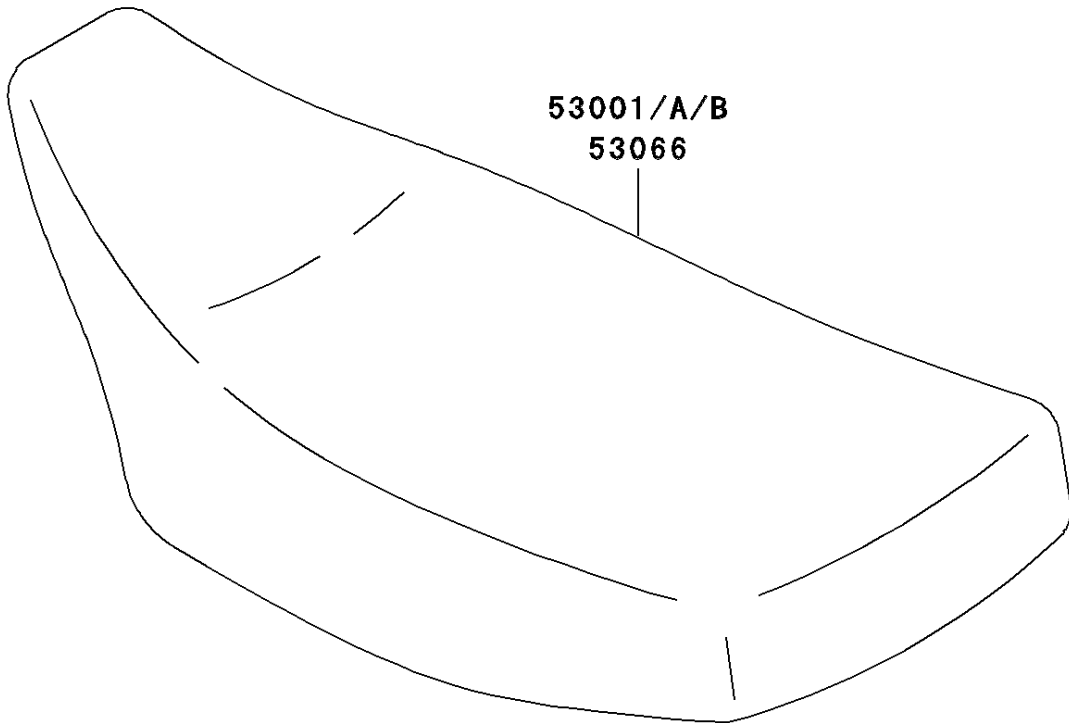

2001 KX60 PARTS DIAGRAM

Seat

F2510

2001 KX60 PARTS LIST

Seat

ITEM NAME	PART NUMBER	QUANTITY
BAND (Ref # 92072)	92072-1055	1
SEAT-ASSY,BLACK (Ref # 53001B)	53001-1952-MW	1