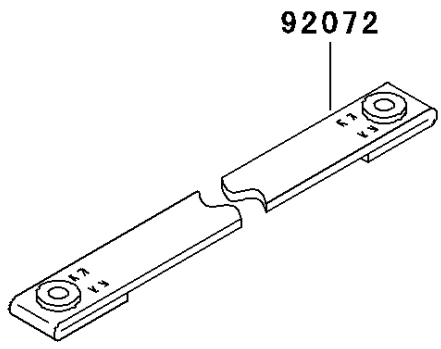

# 2000 KX60 PARTS DIAGRAM

Seat

F2510

### Seat

ITEM NAME	PART NUMBER	QUANTITY
SEAT-ASSY, GREEN (Ref # 53001)	53001-1848-MF	1
BAND (Ref # 92072)	92072-1055	1