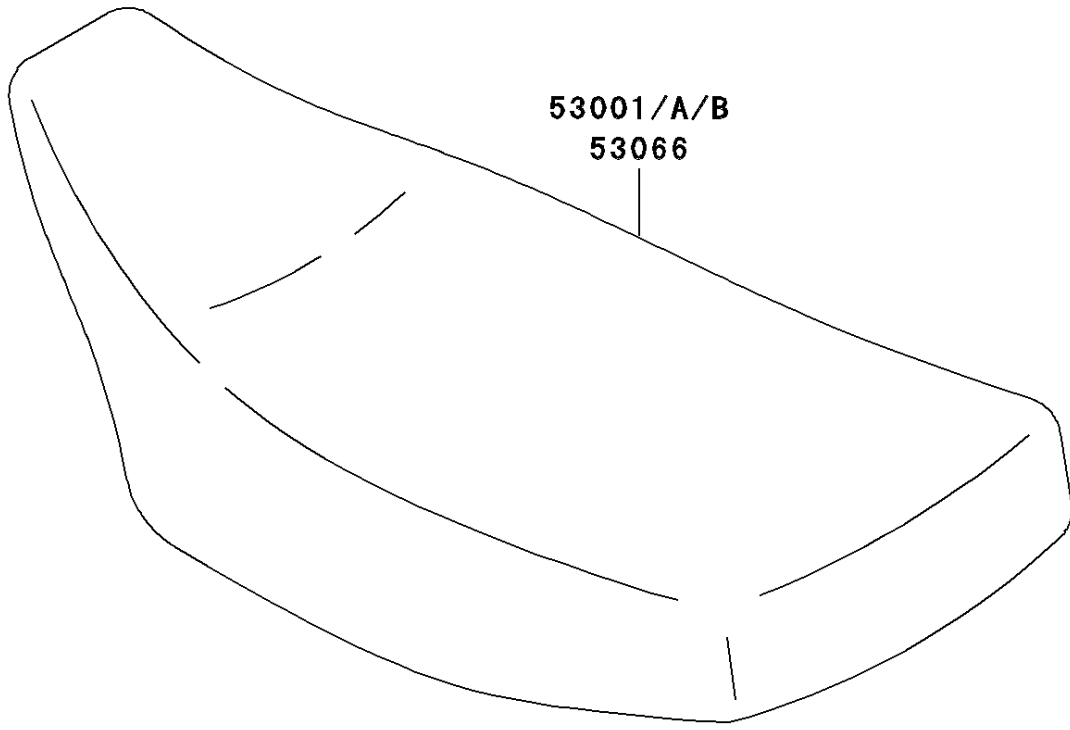

# 2000 KX60 PARTS DIAGRAM

Seat

F2510

## 2000 KX60 PARTS LIST

### Seat

ITEM NAME	PART NUMBER	QUANTITY
SEAT-ASSY, GREEN (Ref # 53001)	53001-1848-MF	1
BAND (Ref # 92072)	92072-1055	1