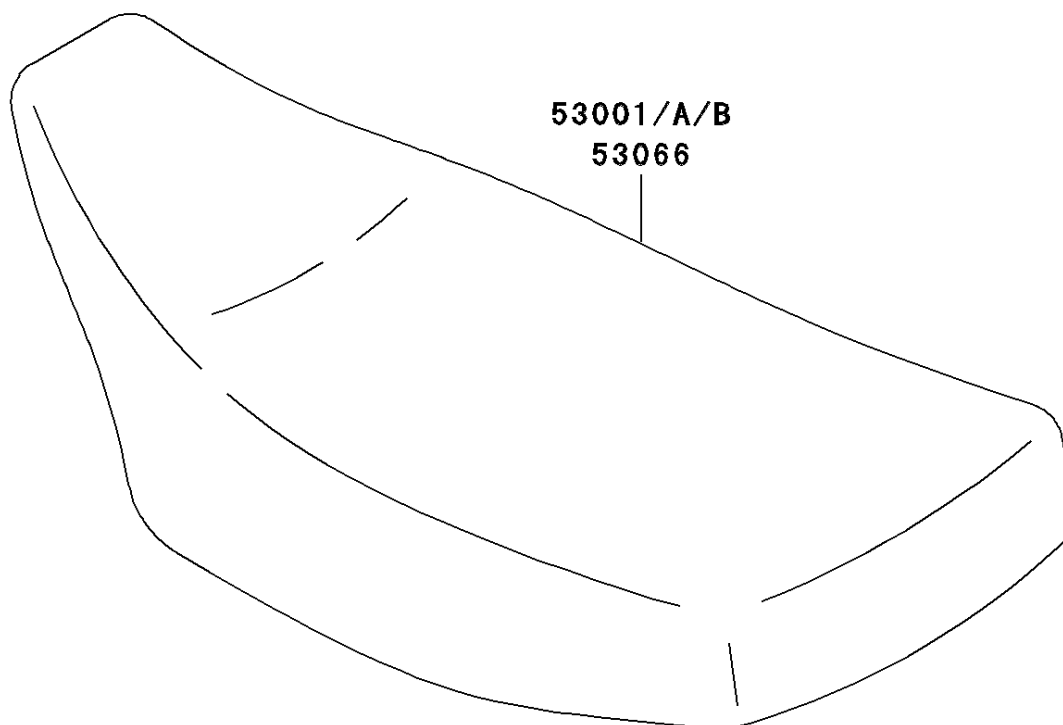

2000 KX60 PARTS DIAGRAM

Seat

F2510

2000 KX60 PARTS LIST

Seat

ITEM NAME	PART NUMBER	QUANTITY
SEAT-ASSY, GREEN (Ref # 53001)	53001-1848-MF	1
BAND (Ref # 92072)	92072-1055	1