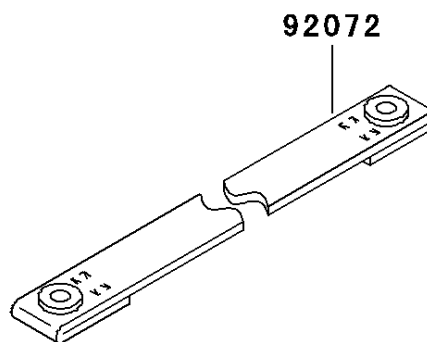

2000 KX60 PARTS DIAGRAM

Seat

F2510

2000 KX60 PARTS LIST

Seat

ITEM NAME	PART NUMBER	QUANTITY
SEAT-ASSY, GREEN (Ref # 53001)	53001-1848-MF	1
BAND (Ref # 92072)	92072-1055	1