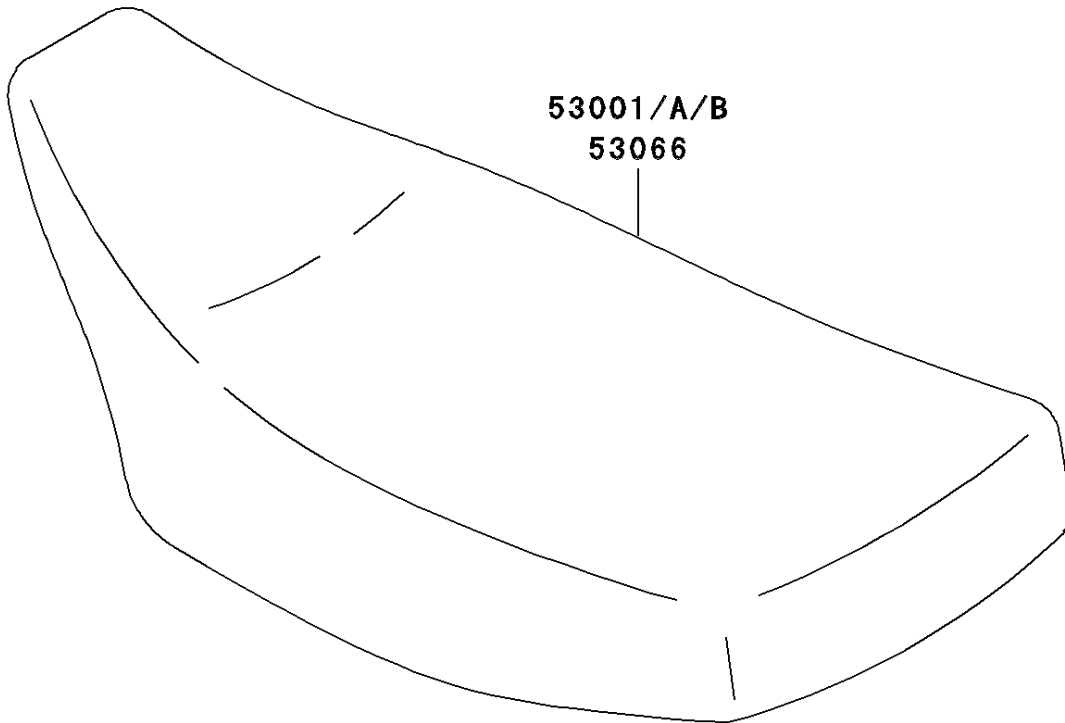

1999 KX60 PARTS DIAGRAM

Seat

F2510

1999 KX60 PARTS LIST

Seat

ITEM NAME	PART NUMBER	QUANTITY
SEAT-ASSY, GREEN (Ref # 53001)	53001-1848-MF	1
BAND (Ref # 92072)	92072-1055	1