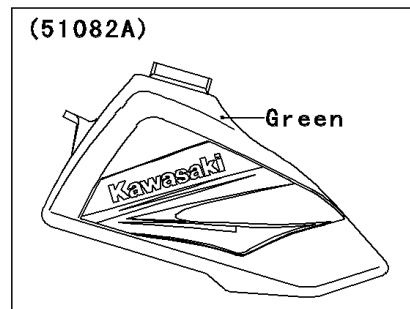

2003 KX60 PARTS DIAGRAM

Fuel Tank

F2410

WD

WD

WD

WD

2003 KX60 PARTS LIST

Fuel Tank

ITEM NAME	PART NUMBER	QUANTITY
BOLT-UPSET-WSP (Ref # 187)	187B0616	1
GASKET,FUEL TANK CAP (Ref # 11009)	11009-1452	1
TAP-ASSY,FUEL (Ref # 51023)	51023-1115	1
TUBE-ASSY (Ref # 51044)	51044-1185	1
CAP-TANK,FUEL (Ref # 51049)	51049-1006	1
TANK-COMP-FUEL,L.GREEN (Ref # 51082A)	51082-5387-6W	1
BOLT,W/WASHER,6X12 (Ref # 92001)	92001-1516	1
SCREW,3X8 (Ref # 92009)	92009-1386	1
WASHER,10X22X3.2 (Ref # 92022)	92022-176	1
COLLAR,L=4.7 (Ref # 92027)	92027-122	1
RING-O,FUEL TAP LEVER (Ref # 92055)	92055-1299	1
RING-O,FUEL TAP PACKING (Ref # 92055A)	92055-1300	1
BAND,FUEL TANK (Ref # 92072)	92072-1056	1
DAMPER,FUEL TANK (Ref # 92075)	92075-1382	1
DAMPER,FUEL TANK,FR (Ref # 92075A)	92075-1404	1
DAMPER (Ref # 92075B)	92075-243	1