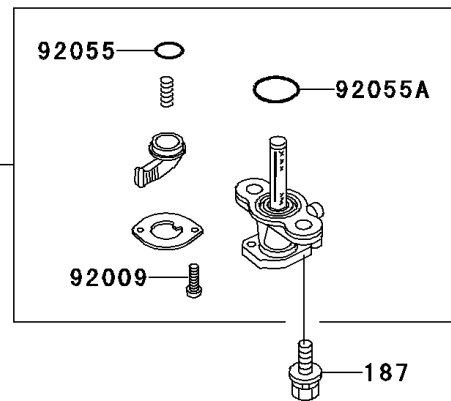

2003 KX60 PARTS DIAGRAM

Fuel Tank

F2410

WD

WD

WD

WD

2003 KX60 PARTS LIST

Fuel Tank

ITEM NAME	PART NUMBER	QUANTITY
BOLT-UPSET-WSP (Ref # 187)	187B0616	1
GASKET,FUEL TANK CAP (Ref # 11009)	11009-1452	1
TAP-ASSY,FUEL (Ref # 51023)	51023-1115	1
TUBE-ASSY (Ref # 51044)	51044-1185	1
CAP-TANK,FUEL (Ref # 51049)	51049-1006	1
TANK-COMP-FUEL,L.GREEN (Ref # 51082A)	51082-5387-6W	1
BOLT,W/WASHER,6X12 (Ref # 92001)	92001-1516	1
SCREW,3X8 (Ref # 92009)	92009-1386	1
WASHER,10X22X3.2 (Ref # 92022)	92022-176	1
COLLAR,L=4.7 (Ref # 92027)	92027-122	1
RING-O,FUEL TAP LEVER (Ref # 92055)	92055-1299	1
RING-O,FUEL TAP PACKING (Ref # 92055A)	92055-1300	1
BAND,FUEL TANK (Ref # 92072)	92072-1056	1
DAMPER,FUEL TANK (Ref # 92075)	92075-1382	1
DAMPER,FUEL TANK,FR (Ref # 92075A)	92075-1404	1
DAMPER (Ref # 92075B)	92075-243	1