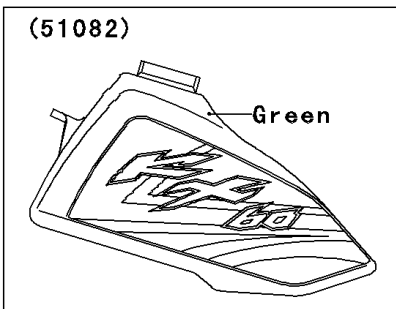

2003 KX60 PARTS DIAGRAM

Fuel Tank

F2410

WD

WD

WD

WD

2003 KX60 PARTS LIST

Fuel Tank

ITEM NAME	PART NUMBER	QUANTITY
BOLT-UPSET-WSP (Ref # 187)	187B0616	1
GASKET,FUEL TANK CAP (Ref # 11009)	11009-1452	1
TAP-ASSY,FUEL (Ref # 51023)	51023-1115	1
TUBE-ASSY (Ref # 51044)	51044-1185	1
CAP-TANK,FUEL (Ref # 51049)	51049-1006	1
TANK-COMP-FUEL,L.GREEN (Ref # 51082A)	51082-5387-6W	1
BOLT,W/WASHER,6X12 (Ref # 92001)	92001-1516	1
SCREW,3X8 (Ref # 92009)	92009-1386	1
WASHER,10X22X3.2 (Ref # 92022)	92022-176	1
COLLAR,L=4.7 (Ref # 92027)	92027-122	1
RING-O,FUEL TAP LEVER (Ref # 92055)	92055-1299	1
RING-O,FUEL TAP PACKING (Ref # 92055A)	92055-1300	1
BAND,FUEL TANK (Ref # 92072)	92072-1056	1
DAMPER,FUEL TANK (Ref # 92075)	92075-1382	1
DAMPER,FUEL TANK,FR (Ref # 92075A)	92075-1404	1
DAMPER (Ref # 92075B)	92075-243	1