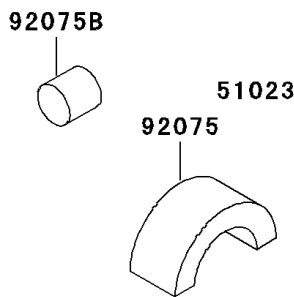

2003 KX60 PARTS DIAGRAM

Fuel Tank

F2410

WD

WD

WD

WD

2003 KX60 PARTS LIST

Fuel Tank

ITEM NAME	PART NUMBER	QUANTITY
BOLT-UPSET-WSP (Ref # 187)	187B0616	1
GASKET,FUEL TANK CAP (Ref # 11009)	11009-1452	1
TAP-ASSY,FUEL (Ref # 51023)	51023-1115	1
TUBE-ASSY (Ref # 51044)	51044-1185	1
CAP-TANK,FUEL (Ref # 51049)	51049-1006	1
TANK-COMP-FUEL,L.GREEN (Ref # 51082A)	51082-5387-6W	1
BOLT,W/WASHER,6X12 (Ref # 92001)	92001-1516	1
SCREW,3X8 (Ref # 92009)	92009-1386	1
WASHER,10X22X3.2 (Ref # 92022)	92022-176	1
COLLAR,L=4.7 (Ref # 92027)	92027-122	1
RING-O,FUEL TAP LEVER (Ref # 92055)	92055-1299	1
RING-O,FUEL TAP PACKING (Ref # 92055A)	92055-1300	1
BAND,FUEL TANK (Ref # 92072)	92072-1056	1
DAMPER,FUEL TANK (Ref # 92075)	92075-1382	1
DAMPER,FUEL TANK,FR (Ref # 92075A)	92075-1404	1
DAMPER (Ref # 92075B)	92075-243	1