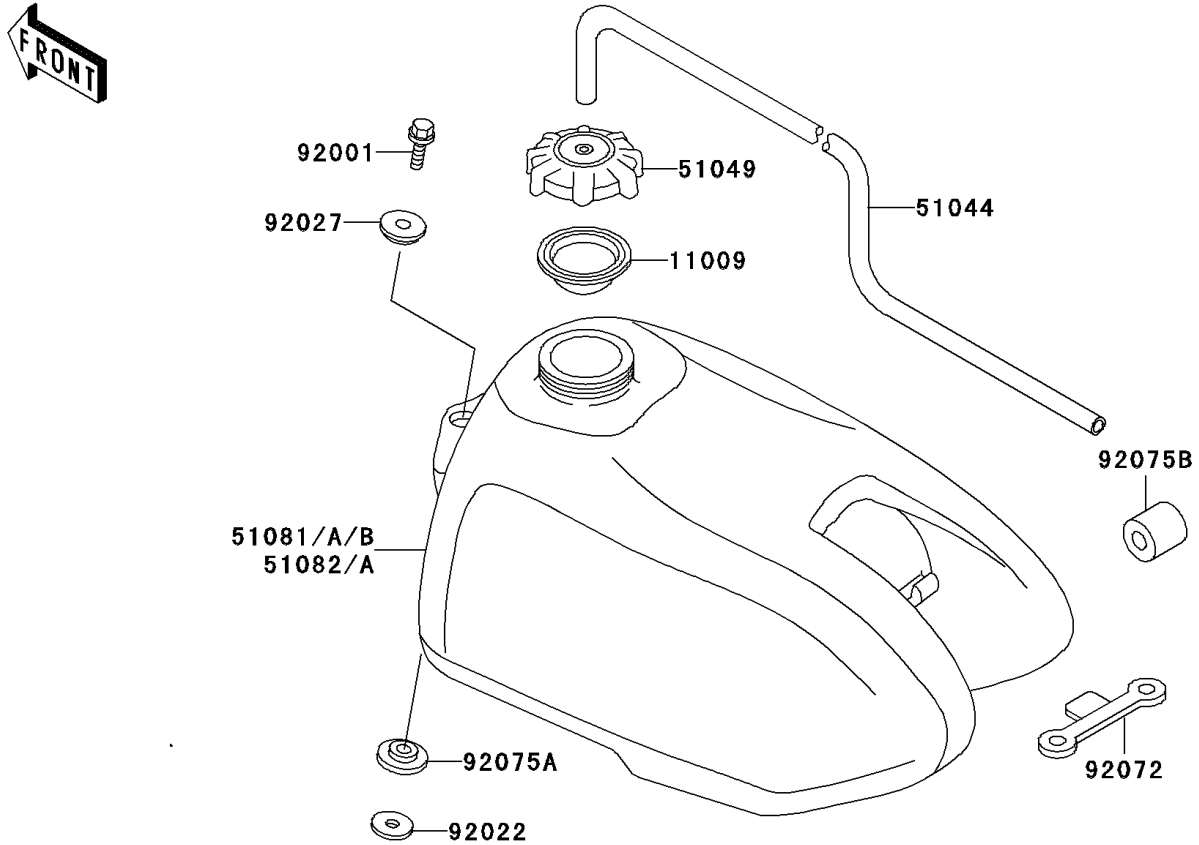

2003 KX60 PARTS DIAGRAM

Fuel Tank

F2410

WD

WD

WD

WD

2003 KX60 PARTS LIST

Fuel Tank

ITEM NAME	PART NUMBER	QUANTITY
BOLT-UPSET-WSP (Ref # 187)	187B0616	1
GASKET,FUEL TANK CAP (Ref # 11009)	11009-1452	1
TAP-ASSY,FUEL (Ref # 51023)	51023-1115	1
TUBE-ASSY (Ref # 51044)	51044-1185	1
CAP-TANK,FUEL (Ref # 51049)	51049-1006	1
TANK-COMP-FUEL,L.GREEN (Ref # 51082A)	51082-5387-6W	1
BOLT,W/WASHER,6X12 (Ref # 92001)	92001-1516	1
SCREW,3X8 (Ref # 92009)	92009-1386	1
WASHER,10X22X3.2 (Ref # 92022)	92022-176	1
COLLAR,L=4.7 (Ref # 92027)	92027-122	1
RING-O,FUEL TAP LEVER (Ref # 92055)	92055-1299	1
RING-O,FUEL TAP PACKING (Ref # 92055A)	92055-1300	1
BAND,FUEL TANK (Ref # 92072)	92072-1056	1
DAMPER,FUEL TANK (Ref # 92075)	92075-1382	1
DAMPER,FUEL TANK,FR (Ref # 92075A)	92075-1404	1
DAMPER (Ref # 92075B)	92075-243	1