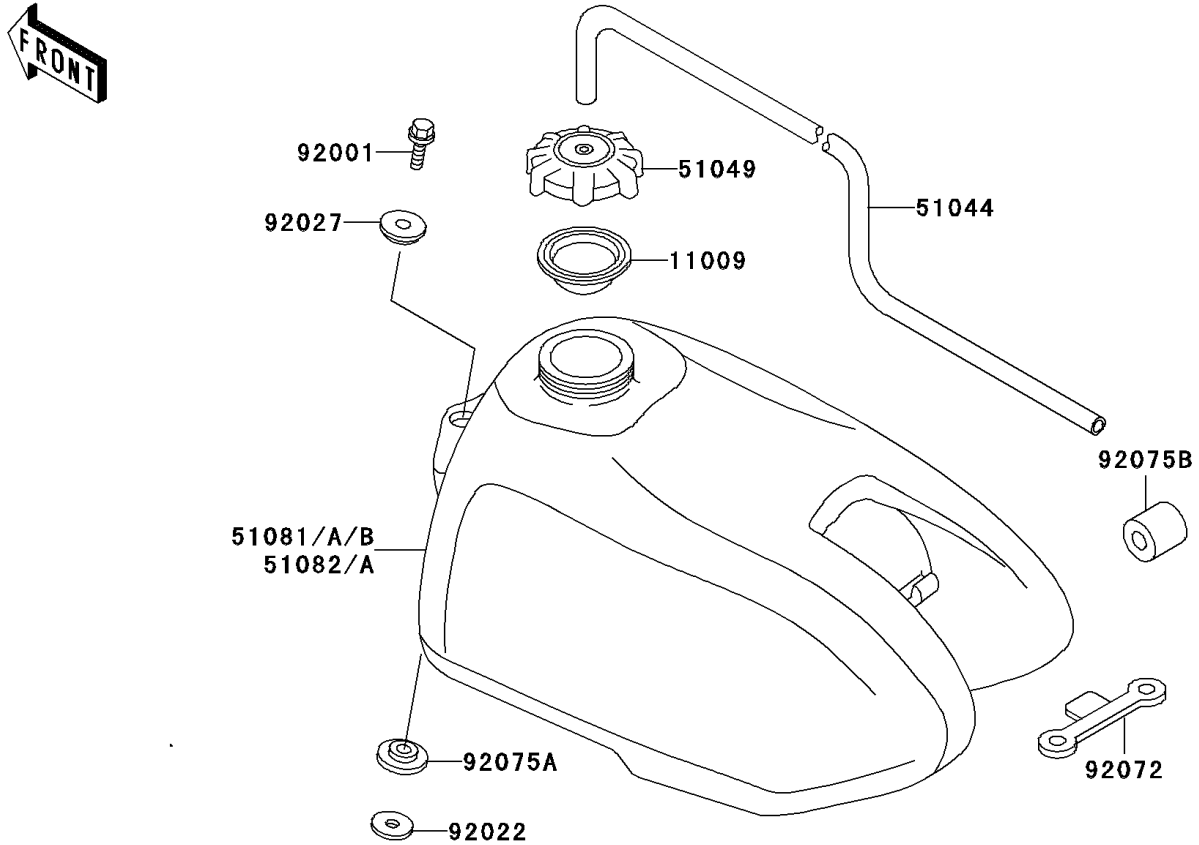

# 2001 KX60 PARTS DIAGRAM

Fuel Tank

F2410

WD

WD

WD

WD

## 2001 KX60 PARTS LIST

### Fuel Tank

ITEM NAME	PART NUMBER	QUANTITY
BOLT-UPSET-WSP (Ref # 187)	187B0616	2
GASKET,FUEL TANK CAP (Ref # 11009)	11009-1452	1
TAP-ASSY,FUEL (Ref # 51023)	51023-1115	1
TUBE-ASSY (Ref # 51044)	51044-1185	1
CAP-TANK,FUEL (Ref # 51049)	51049-1006	1
TANK-COMP-FUEL,L.GREEN (Ref # 51081B)	51081-5378-6W	1
BOLT,W/WASHER,6X12 (Ref # 92001)	92001-1516	1
SCREW,3X8 (Ref # 92009)	92009-1386	2
WASHER,10X22X3.2 (Ref # 92022)	92022-176	1
COLLAR,L=4.7 (Ref # 92027)	92027-122	1
RING-O,FUEL TAP LEVER (Ref # 92055)	92055-1299	1
RING-O,FUEL TAP PACKING (Ref # 92055A)	92055-1300	1
BAND,FUEL TANK (Ref # 92072)	92072-1056	1
DAMPER,FUEL TANK (Ref # 92075)	92075-1382	1
DAMPER,FUEL TANK,FR (Ref # 92075A)	92075-1404	1
DAMPER (Ref # 92075B)	92075-243	2