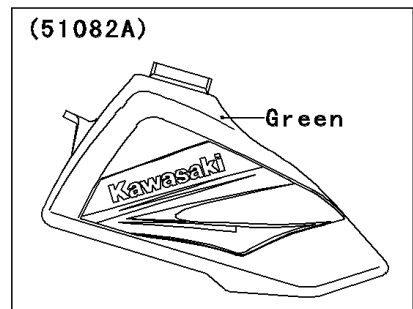

# 2001 KX60 PARTS DIAGRAM

Fuel Tank

F2410

WD

WD

WD

WD

### Fuel Tank

ITEM NAME	PART NUMBER	QUANTITY
BOLT-UPSET-WSP (Ref # 187)	187B0616	2
GASKET,FUEL TANK CAP (Ref # 11009)	11009-1452	1
TAP-ASSY,FUEL (Ref # 51023)	51023-1115	1
TUBE-ASSY (Ref # 51044)	51044-1185	1
CAP-TANK,FUEL (Ref # 51049)	51049-1006	1
TANK-COMP-FUEL,L.GREEN (Ref # 51081B)	51081-5378-6W	1
BOLT,W/WASHER,6X12 (Ref # 92001)	92001-1516	1
SCREW,3X8 (Ref # 92009)	92009-1386	2
WASHER,10X22X3.2 (Ref # 92022)	92022-176	1
COLLAR,L=4.7 (Ref # 92027)	92027-122	1
RING-O,FUEL TAP LEVER (Ref # 92055)	92055-1299	1
RING-O,FUEL TAP PACKING (Ref # 92055A)	92055-1300	1
BAND,FUEL TANK (Ref # 92072)	92072-1056	1
DAMPER,FUEL TANK (Ref # 92075)	92075-1382	1
DAMPER,FUEL TANK,FR (Ref # 92075A)	92075-1404	1
DAMPER (Ref # 92075B)	92075-243	2