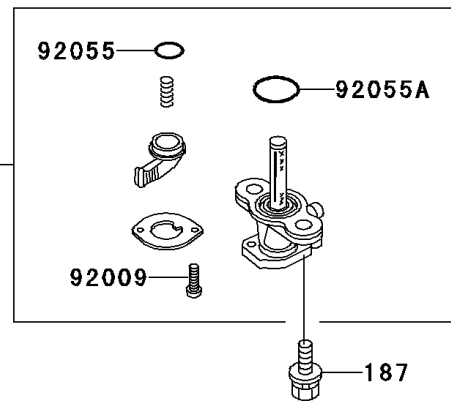

# 2001 KX60 PARTS DIAGRAM

Fuel Tank

F2410

WD

WD

WD

WD

## 2001 KX60 PARTS LIST

### Fuel Tank

ITEM NAME	PART NUMBER	QUANTITY
BOLT-UPSET-WSP (Ref # 187)	187B0616	2
GASKET,FUEL TANK CAP (Ref # 11009)	11009-1452	1
TAP-ASSY,FUEL (Ref # 51023)	51023-1115	1
TUBE-ASSY (Ref # 51044)	51044-1185	1
CAP-TANK,FUEL (Ref # 51049)	51049-1006	1
TANK-COMP-FUEL,L.GREEN (Ref # 51081B)	51081-5378-6W	1
BOLT,W/WASHER,6X12 (Ref # 92001)	92001-1516	1
SCREW,3X8 (Ref # 92009)	92009-1386	2
WASHER,10X22X3.2 (Ref # 92022)	92022-176	1
COLLAR,L=4.7 (Ref # 92027)	92027-122	1
RING-O,FUEL TAP LEVER (Ref # 92055)	92055-1299	1
RING-O,FUEL TAP PACKING (Ref # 92055A)	92055-1300	1
BAND,FUEL TANK (Ref # 92072)	92072-1056	1
DAMPER,FUEL TANK (Ref # 92075)	92075-1382	1
DAMPER,FUEL TANK,FR (Ref # 92075A)	92075-1404	1
DAMPER (Ref # 92075B)	92075-243	2