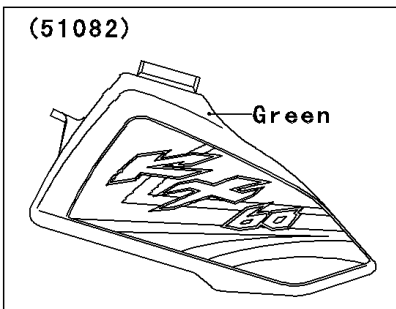

# 2001 KX60 PARTS DIAGRAM

Fuel Tank

F2410

WD

WD

WD

WD

### Fuel Tank

ITEM NAME	PART NUMBER	QUANTITY
BOLT-UPSET-WSP (Ref # 187)	187B0616	2
GASKET,FUEL TANK CAP (Ref # 11009)	11009-1452	1
TAP-ASSY,FUEL (Ref # 51023)	51023-1115	1
TUBE-ASSY (Ref # 51044)	51044-1185	1
CAP-TANK,FUEL (Ref # 51049)	51049-1006	1
TANK-COMP-FUEL,L.GREEN (Ref # 51081B)	51081-5378-6W	1
BOLT,W/WASHER,6X12 (Ref # 92001)	92001-1516	1
SCREW,3X8 (Ref # 92009)	92009-1386	2
WASHER,10X22X3.2 (Ref # 92022)	92022-176	1
COLLAR,L=4.7 (Ref # 92027)	92027-122	1
RING-O,FUEL TAP LEVER (Ref # 92055)	92055-1299	1
RING-O,FUEL TAP PACKING (Ref # 92055A)	92055-1300	1
BAND,FUEL TANK (Ref # 92072)	92072-1056	1
DAMPER,FUEL TANK (Ref # 92075)	92075-1382	1
DAMPER,FUEL TANK,FR (Ref # 92075A)	92075-1404	1
DAMPER (Ref # 92075B)	92075-243	2