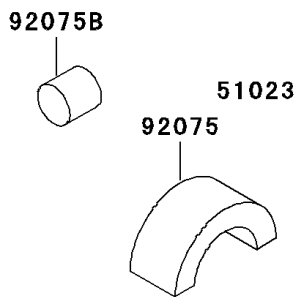

# 2001 KX60 PARTS DIAGRAM

Fuel Tank

F2410

WD

WD

WD

WD

## 2001 KX60 PARTS LIST

### Fuel Tank

ITEM NAME	PART NUMBER	QUANTITY
BOLT-UPSET-WSP (Ref # 187)	187B0616	2
GASKET,FUEL TANK CAP (Ref # 11009)	11009-1452	1
TAP-ASSY,FUEL (Ref # 51023)	51023-1115	1
TUBE-ASSY (Ref # 51044)	51044-1185	1
CAP-TANK,FUEL (Ref # 51049)	51049-1006	1
TANK-COMP-FUEL,L.GREEN (Ref # 51081B)	51081-5378-6W	1
BOLT,W/WASHER,6X12 (Ref # 92001)	92001-1516	1
SCREW,3X8 (Ref # 92009)	92009-1386	2
WASHER,10X22X3.2 (Ref # 92022)	92022-176	1
COLLAR,L=4.7 (Ref # 92027)	92027-122	1
RING-O,FUEL TAP LEVER (Ref # 92055)	92055-1299	1
RING-O,FUEL TAP PACKING (Ref # 92055A)	92055-1300	1
BAND,FUEL TANK (Ref # 92072)	92072-1056	1
DAMPER,FUEL TANK (Ref # 92075)	92075-1382	1
DAMPER,FUEL TANK,FR (Ref # 92075A)	92075-1404	1
DAMPER (Ref # 92075B)	92075-243	2