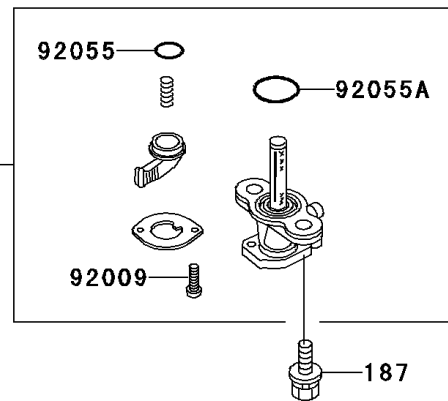

## 2000 KX60 PARTS DIAGRAM

Fuel Tank

F2410

WD

WD

WD

WD

## 2000 KX60 PARTS LIST

Fuel Tank

ITEM NAME	PART NUMBER	QUANTITY
BOLT-UPSET-WSP (Ref # 187)	187B0616	1
GASKET,FUEL TANK CAP (Ref # 11009)	11009-1452	1
TAP-ASSY,FUEL (Ref # 51023)	51023-1115	1
TUBE-ASSY (Ref # 51044)	51044-1185	1
CAP-TANK,FUEL (Ref # 51049)	51049-1006	1
TANK-COMP-FUEL,L.GREEN (Ref # 51081A)	51081-5197-6W	1
BOLT,W/WASHER,6X12 (Ref # 92001)	92001-1516	1
SCREW,3X8 (Ref # 92009)	92009-1386	1
WASHER,10X22X3.2 (Ref # 92022)	92022-176	1
COLLAR,L=4.7 (Ref # 92027)	92027-122	1
RING-O,FUEL TAP LEVER (Ref # 92055)	92055-1299	1
RING-O,FUEL TAP PACKING (Ref # 92055A)	92055-1300	1
BAND,FUEL TANK (Ref # 92072)	92072-1056	1
DAMPER,FUEL TANK (Ref # 92075)	92075-1382	1
DAMPER,FUEL TANK,FR (Ref # 92075A)	92075-1404	1
DAMPER (Ref # 92075B)	92075-243	1