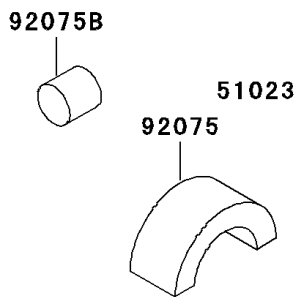

## 2000 KX60 PARTS DIAGRAM

Fuel Tank

F2410

WD

WD

WD

WD

## 2000 KX60 PARTS LIST

Fuel Tank

ITEM NAME	PART NUMBER	QUANTITY
BOLT-UPSET-WSP (Ref # 187)	187B0616	1
GASKET,FUEL TANK CAP (Ref # 11009)	11009-1452	1
TAP-ASSY,FUEL (Ref # 51023)	51023-1115	1
TUBE-ASSY (Ref # 51044)	51044-1185	1
CAP-TANK,FUEL (Ref # 51049)	51049-1006	1
TANK-COMP-FUEL,L.GREEN (Ref # 51081A)	51081-5197-6W	1
BOLT,W/WASHER,6X12 (Ref # 92001)	92001-1516	1
SCREW,3X8 (Ref # 92009)	92009-1386	1
WASHER,10X22X3.2 (Ref # 92022)	92022-176	1
COLLAR,L=4.7 (Ref # 92027)	92027-122	1
RING-O,FUEL TAP LEVER (Ref # 92055)	92055-1299	1
RING-O,FUEL TAP PACKING (Ref # 92055A)	92055-1300	1
BAND,FUEL TANK (Ref # 92072)	92072-1056	1
DAMPER,FUEL TANK (Ref # 92075)	92075-1382	1
DAMPER,FUEL TANK,FR (Ref # 92075A)	92075-1404	1
DAMPER (Ref # 92075B)	92075-243	1