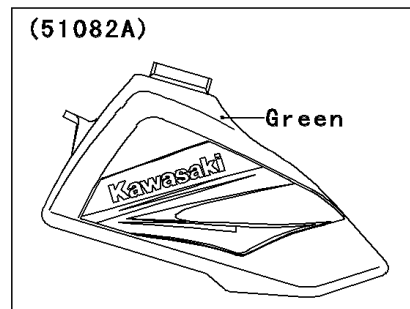

## 2000 KX60 PARTS DIAGRAM

Fuel Tank

F2410

WD

WD

WD

WD

## 2000 KX60 PARTS LIST

Fuel Tank

ITEM NAME	PART NUMBER	QUANTITY
BOLT-UPSET-WSP (Ref # 187)	187B0616	1
GASKET,FUEL TANK CAP (Ref # 11009)	11009-1452	1
TAP-ASSY,FUEL (Ref # 51023)	51023-1115	1
TUBE-ASSY (Ref # 51044)	51044-1185	1
CAP-TANK,FUEL (Ref # 51049)	51049-1006	1
TANK-COMP-FUEL,L.GREEN (Ref # 51081A)	51081-5197-6W	1
BOLT,W/WASHER,6X12 (Ref # 92001)	92001-1516	1
SCREW,3X8 (Ref # 92009)	92009-1386	1
WASHER,10X22X3.2 (Ref # 92022)	92022-176	1
COLLAR,L=4.7 (Ref # 92027)	92027-122	1
RING-O,FUEL TAP LEVER (Ref # 92055)	92055-1299	1
RING-O,FUEL TAP PACKING (Ref # 92055A)	92055-1300	1
BAND,FUEL TANK (Ref # 92072)	92072-1056	1
DAMPER,FUEL TANK (Ref # 92075)	92075-1382	1
DAMPER,FUEL TANK,FR (Ref # 92075A)	92075-1404	1
DAMPER (Ref # 92075B)	92075-243	1