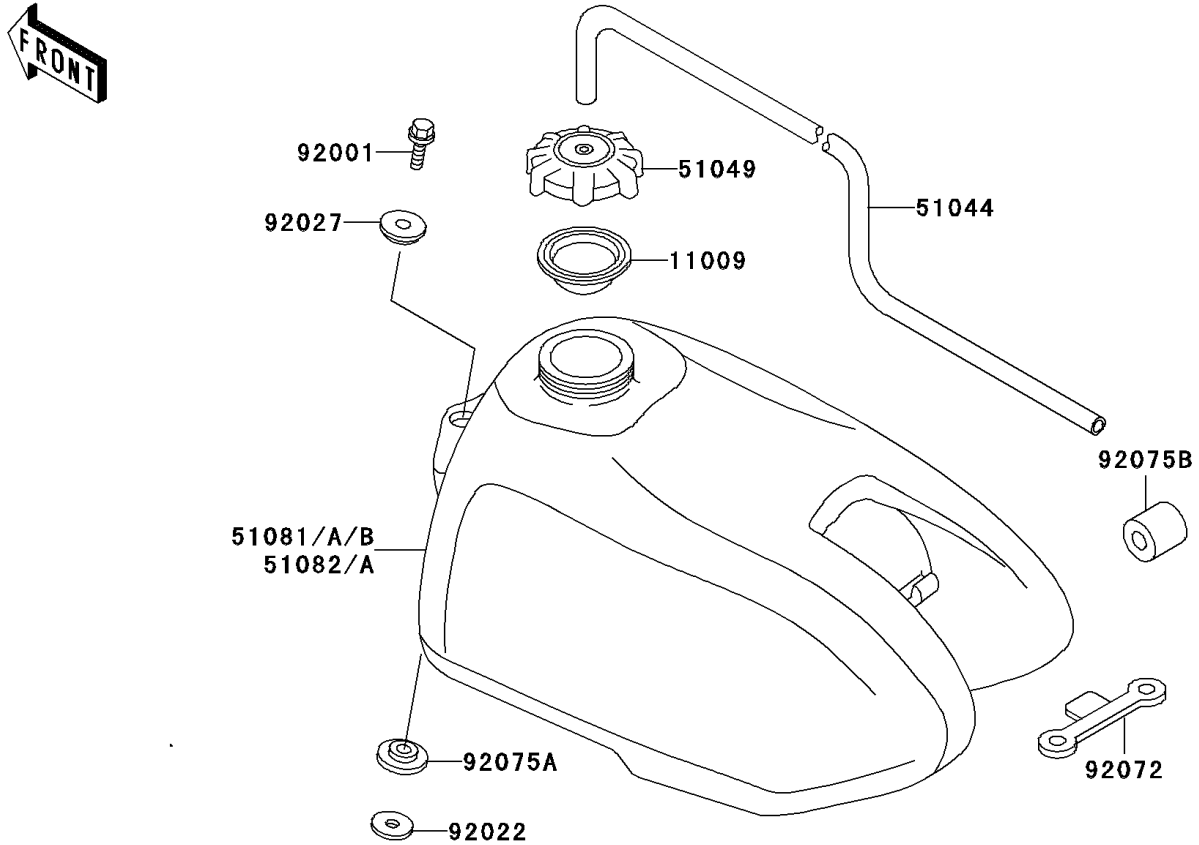

## 2000 KX60 PARTS DIAGRAM

Fuel Tank

F2410

WD

WD

WD

WD

## 2000 KX60 PARTS LIST

Fuel Tank

ITEM NAME	PART NUMBER	QUANTITY
BOLT-UPSET-WSP (Ref # 187)	187B0616	1
GASKET,FUEL TANK CAP (Ref # 11009)	11009-1452	1
TAP-ASSY,FUEL (Ref # 51023)	51023-1115	1
TUBE-ASSY (Ref # 51044)	51044-1185	1
CAP-TANK,FUEL (Ref # 51049)	51049-1006	1
TANK-COMP-FUEL,L.GREEN (Ref # 51081A)	51081-5197-6W	1
BOLT,W/WASHER,6X12 (Ref # 92001)	92001-1516	1
SCREW,3X8 (Ref # 92009)	92009-1386	1
WASHER,10X22X3.2 (Ref # 92022)	92022-176	1
COLLAR,L=4.7 (Ref # 92027)	92027-122	1
RING-O,FUEL TAP LEVER (Ref # 92055)	92055-1299	1
RING-O,FUEL TAP PACKING (Ref # 92055A)	92055-1300	1
BAND,FUEL TANK (Ref # 92072)	92072-1056	1
DAMPER,FUEL TANK (Ref # 92075)	92075-1382	1
DAMPER,FUEL TANK,FR (Ref # 92075A)	92075-1404	1
DAMPER (Ref # 92075B)	92075-243	1