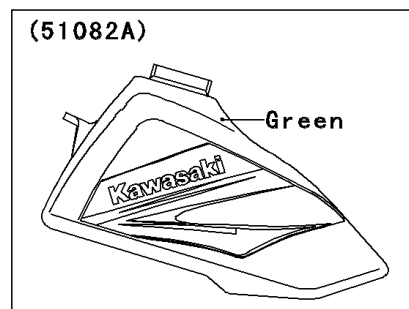

2000 KX60 PARTS DIAGRAM

Fuel Tank

F2410

WD

WD

WD

WD

2000 KX60 PARTS LIST

Fuel Tank

ITEM NAME	PART NUMBER	QUANTITY
BOLT-UPSET-WSP (Ref # 187)	187B0616	2
GASKET,FUEL TANK CAP (Ref # 11009)	11009-1452	1
TAP-ASSY,FUEL (Ref # 51023)	51023-1115	1
TUBE-ASSY (Ref # 51044)	51044-1185	1
CAP-TANK,FUEL (Ref # 51049)	51049-1006	1
TANK-COMP-FUEL,L.GREEN (Ref # 51081A)	51081-5197-6W	1
BOLT,W/WASHER,6X12 (Ref # 92001)	92001-1516	1
SCREW,3X8 (Ref # 92009)	92009-1386	2
WASHER,10X22X3.2 (Ref # 92022)	92022-176	1
COLLAR,L=4.7 (Ref # 92027)	92027-122	1
RING-O,FUEL TAP LEVER (Ref # 92055)	92055-1299	1
RING-O,FUEL TAP PACKING (Ref # 92055A)	92055-1300	1
BAND,FUEL TANK (Ref # 92072)	92072-1056	1
DAMPER,FUEL TANK (Ref # 92075)	92075-1382	1
DAMPER,FUEL TANK,FR (Ref # 92075A)	92075-1404	1
DAMPER (Ref # 92075B)	92075-243	2