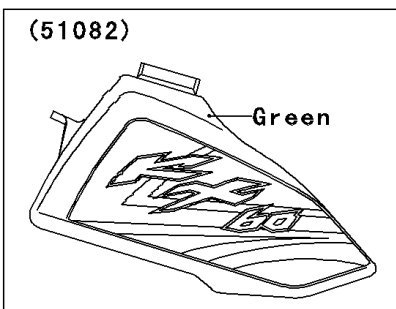

2000 KX60 PARTS DIAGRAM

Fuel Tank

F2410

WD

WD

WD

WD

2000 KX60 PARTS LIST

Fuel Tank

ITEM NAME	PART NUMBER	QUANTITY
BOLT-UPSET-WSP (Ref # 187)	187B0616	2
GASKET,FUEL TANK CAP (Ref # 11009)	11009-1452	1
TAP-ASSY,FUEL (Ref # 51023)	51023-1115	1
TUBE-ASSY (Ref # 51044)	51044-1185	1
CAP-TANK,FUEL (Ref # 51049)	51049-1006	1
TANK-COMP-FUEL,L.GREEN (Ref # 51081A)	51081-5197-6W	1
BOLT,W/WASHER,6X12 (Ref # 92001)	92001-1516	1
SCREW,3X8 (Ref # 92009)	92009-1386	2
WASHER,10X22X3.2 (Ref # 92022)	92022-176	1
COLLAR,L=4.7 (Ref # 92027)	92027-122	1
RING-O,FUEL TAP LEVER (Ref # 92055)	92055-1299	1
RING-O,FUEL TAP PACKING (Ref # 92055A)	92055-1300	1
BAND,FUEL TANK (Ref # 92072)	92072-1056	1
DAMPER,FUEL TANK (Ref # 92075)	92075-1382	1
DAMPER,FUEL TANK,FR (Ref # 92075A)	92075-1404	1
DAMPER (Ref # 92075B)	92075-243	2