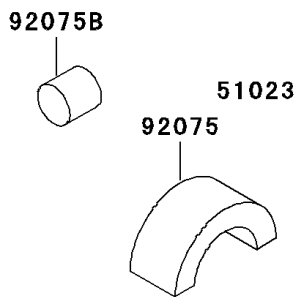

2000 KX60 PARTS DIAGRAM

Fuel Tank

F2410

WD

WD

WD

WD

2000 KX60 PARTS LIST

Fuel Tank

ITEM NAME	PART NUMBER	QUANTITY
BOLT-UPSET-WSP (Ref # 187)	187B0616	2
GASKET,FUEL TANK CAP (Ref # 11009)	11009-1452	1
TAP-ASSY,FUEL (Ref # 51023)	51023-1115	1
TUBE-ASSY (Ref # 51044)	51044-1185	1
CAP-TANK,FUEL (Ref # 51049)	51049-1006	1
TANK-COMP-FUEL,L.GREEN (Ref # 51081A)	51081-5197-6W	1
BOLT,W/WASHER,6X12 (Ref # 92001)	92001-1516	1
SCREW,3X8 (Ref # 92009)	92009-1386	2
WASHER,10X22X3.2 (Ref # 92022)	92022-176	1
COLLAR,L=4.7 (Ref # 92027)	92027-122	1
RING-O,FUEL TAP LEVER (Ref # 92055)	92055-1299	1
RING-O,FUEL TAP PACKING (Ref # 92055A)	92055-1300	1
BAND,FUEL TANK (Ref # 92072)	92072-1056	1
DAMPER,FUEL TANK (Ref # 92075)	92075-1382	1
DAMPER,FUEL TANK,FR (Ref # 92075A)	92075-1404	1
DAMPER (Ref # 92075B)	92075-243	2