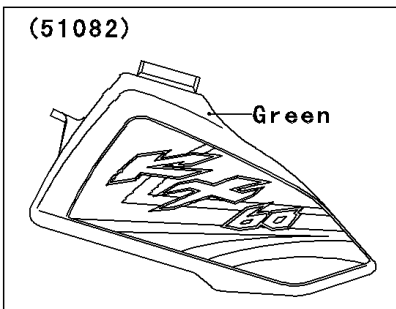

## 2000 KX60 PARTS DIAGRAM

Fuel Tank

F2410

WD

WD

WD

WD

## 2000 KX60 PARTS LIST

Fuel Tank

ITEM NAME	PART NUMBER	QUANTITY
BOLT-UPSET-WSP (Ref # 187)	187B0616	1
GASKET,FUEL TANK CAP (Ref # 11009)	11009-1452	1
TAP-ASSY,FUEL (Ref # 51023)	51023-1115	1
TUBE-ASSY (Ref # 51044)	51044-1185	1
CAP-TANK,FUEL (Ref # 51049)	51049-1006	1
TANK-COMP-FUEL,L.GREEN (Ref # 51081A)	51081-5197-6W	1
BOLT,W/WASHER,6X12 (Ref # 92001)	92001-1516	1
SCREW,3X8 (Ref # 92009)	92009-1386	1
WASHER,10X22X3.2 (Ref # 92022)	92022-176	1
COLLAR,L=4.7 (Ref # 92027)	92027-122	1
RING-O,FUEL TAP LEVER (Ref # 92055)	92055-1299	1
RING-O,FUEL TAP PACKING (Ref # 92055A)	92055-1300	1
BAND,FUEL TANK (Ref # 92072)	92072-1056	1
DAMPER,FUEL TANK (Ref # 92075)	92075-1382	1
DAMPER,FUEL TANK,FR (Ref # 92075A)	92075-1404	1
DAMPER (Ref # 92075B)	92075-243	1