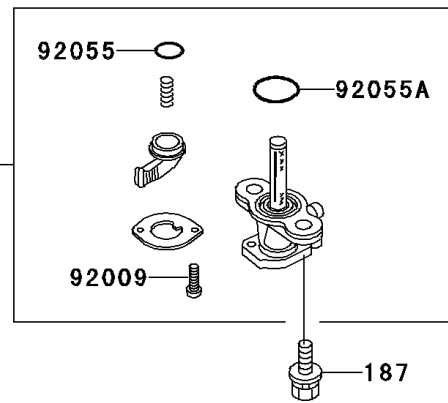

1999 KX60 PARTS DIAGRAM

Fuel Tank

F2410

WD

WD

WD

WD

1999 KX60 PARTS LIST

Fuel Tank

ITEM NAME	PART NUMBER	QUANTITY
BOLT-UPSET-WSP (Ref # 187)	187B0616	2
GASKET,FUEL TANK CAP (Ref # 11009)	11009-1452	1
TAP-ASSY,FUEL (Ref # 51023)	51023-1115	1
TUBE-ASSY (Ref # 51044)	51044-1185	1
CAP-TANK,FUEL (Ref # 51049)	51049-1006	1
TANK-COMP-FUEL,L.GREEN (Ref # 51081)	51081-5069-6W	1
BOLT,W/WASHER,6X12 (Ref # 92001)	92001-1516	1
SCREW,3X8 (Ref # 92009)	92009-1386	2
WASHER,10X22X3.2 (Ref # 92022)	92022-176	1
COLLAR,L=4.7 (Ref # 92027)	92027-122	1
RING-O,FUEL TAP LEVER (Ref # 92055)	92055-1299	1
RING-O,FUEL TAP PACKING (Ref # 92055A)	92055-1300	1
BAND,FUEL TANK (Ref # 92072)	92072-1056	1
DAMPER,FUEL TANK (Ref # 92075)	92075-1382	1
DAMPER,FUEL TANK,FR (Ref # 92075A)	92075-1404	1
DAMPER (Ref # 92075B)	92075-243	2