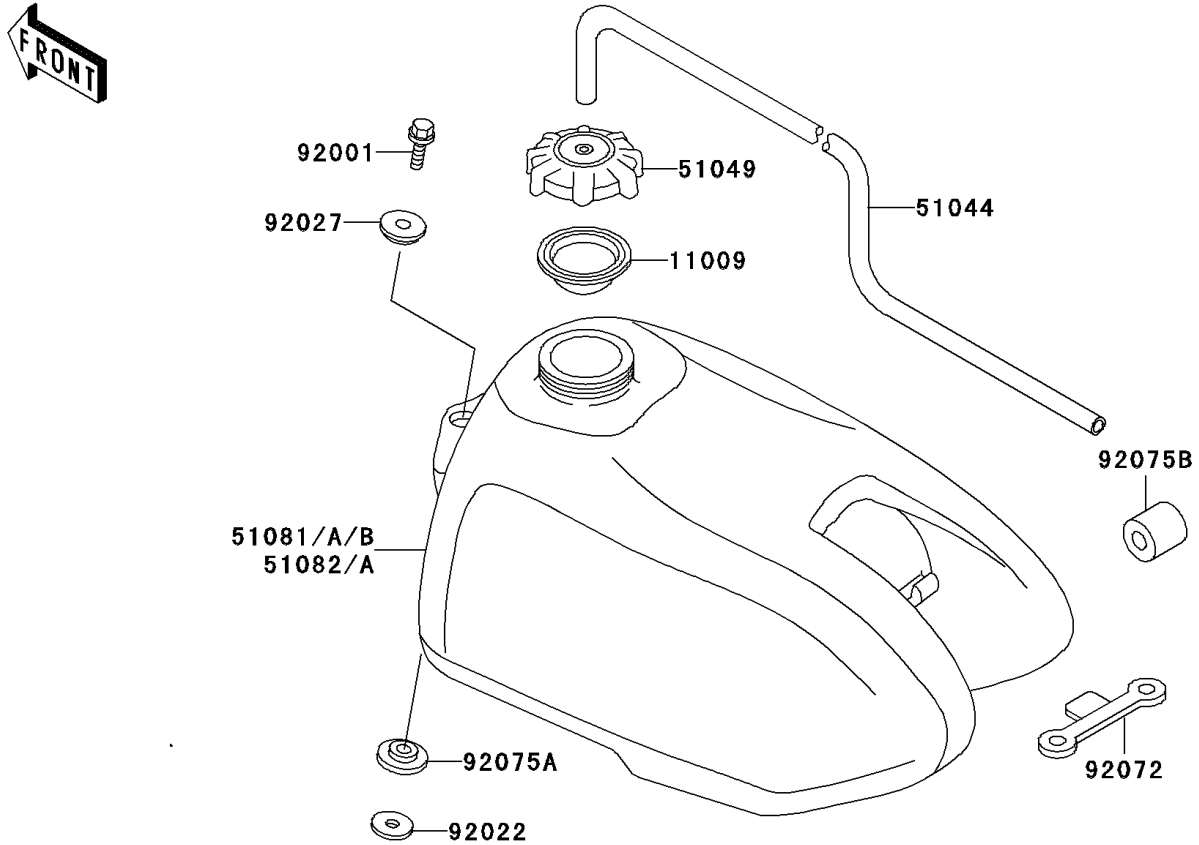

1999 KX60 PARTS DIAGRAM

Fuel Tank

F2410

WD

WD

WD

WD

1999 KX60 PARTS LIST

Fuel Tank

ITEM NAME	PART NUMBER	QUANTITY
BOLT-UPSET-WSP (Ref # 187)	187B0616	2
GASKET,FUEL TANK CAP (Ref # 11009)	11009-1452	1
TAP-ASSY,FUEL (Ref # 51023)	51023-1115	1
TUBE-ASSY (Ref # 51044)	51044-1185	1
CAP-TANK,FUEL (Ref # 51049)	51049-1006	1
TANK-COMP-FUEL,L.GREEN (Ref # 51081)	51081-5069-6W	1
BOLT,W/WASHER,6X12 (Ref # 92001)	92001-1516	1
SCREW,3X8 (Ref # 92009)	92009-1386	2
WASHER,10X22X3.2 (Ref # 92022)	92022-176	1
COLLAR,L=4.7 (Ref # 92027)	92027-122	1
RING-O,FUEL TAP LEVER (Ref # 92055)	92055-1299	1
RING-O,FUEL TAP PACKING (Ref # 92055A)	92055-1300	1
BAND,FUEL TANK (Ref # 92072)	92072-1056	1
DAMPER,FUEL TANK (Ref # 92075)	92075-1382	1
DAMPER,FUEL TANK,FR (Ref # 92075A)	92075-1404	1
DAMPER (Ref # 92075B)	92075-243	2