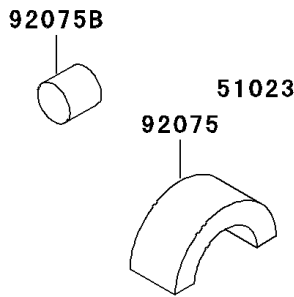

1999 KX60 PARTS DIAGRAM

Fuel Tank

F2410

WD

WD

WD

WD

1999 KX60 PARTS LIST

Fuel Tank

ITEM NAME	PART NUMBER	QUANTITY
BOLT-UPSET-WSP (Ref # 187)	187B0616	2
GASKET,FUEL TANK CAP (Ref # 11009)	11009-1452	1
TAP-ASSY,FUEL (Ref # 51023)	51023-1115	1
TUBE-ASSY (Ref # 51044)	51044-1185	1
CAP-TANK,FUEL (Ref # 51049)	51049-1006	1
TANK-COMP-FUEL,L.GREEN (Ref # 51081)	51081-5069-6W	1
BOLT,W/WASHER,6X12 (Ref # 92001)	92001-1516	1
SCREW,3X8 (Ref # 92009)	92009-1386	2
WASHER,10X22X3.2 (Ref # 92022)	92022-176	1
COLLAR,L=4.7 (Ref # 92027)	92027-122	1
RING-O,FUEL TAP LEVER (Ref # 92055)	92055-1299	1
RING-O,FUEL TAP PACKING (Ref # 92055A)	92055-1300	1
BAND,FUEL TANK (Ref # 92072)	92072-1056	1
DAMPER,FUEL TANK (Ref # 92075)	92075-1382	1
DAMPER,FUEL TANK,FR (Ref # 92075A)	92075-1404	1
DAMPER (Ref # 92075B)	92075-243	2