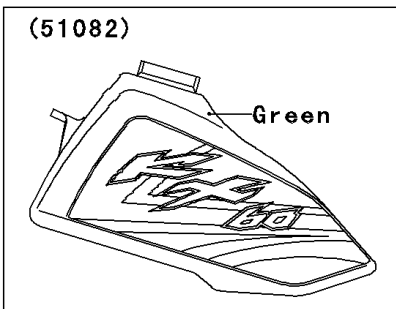

1999 KX60 PARTS DIAGRAM

Fuel Tank

F2410

WD

WD

WD

WD

1999 KX60 PARTS LIST

Fuel Tank

ITEM NAME	PART NUMBER	QUANTITY
BOLT-UPSET-WSP (Ref # 187)	187B0616	2
GASKET,FUEL TANK CAP (Ref # 11009)	11009-1452	1
TAP-ASSY,FUEL (Ref # 51023)	51023-1115	1
TUBE-ASSY (Ref # 51044)	51044-1185	1
CAP-TANK,FUEL (Ref # 51049)	51049-1006	1
TANK-COMP-FUEL,L.GREEN (Ref # 51081)	51081-5069-6W	1
BOLT,W/WASHER,6X12 (Ref # 92001)	92001-1516	1
SCREW,3X8 (Ref # 92009)	92009-1386	2
WASHER,10X22X3.2 (Ref # 92022)	92022-176	1
COLLAR,L=4.7 (Ref # 92027)	92027-122	1
RING-O,FUEL TAP LEVER (Ref # 92055)	92055-1299	1
RING-O,FUEL TAP PACKING (Ref # 92055A)	92055-1300	1
BAND,FUEL TANK (Ref # 92072)	92072-1056	1
DAMPER,FUEL TANK (Ref # 92075)	92075-1382	1
DAMPER,FUEL TANK,FR (Ref # 92075A)	92075-1404	1
DAMPER (Ref # 92075B)	92075-243	2