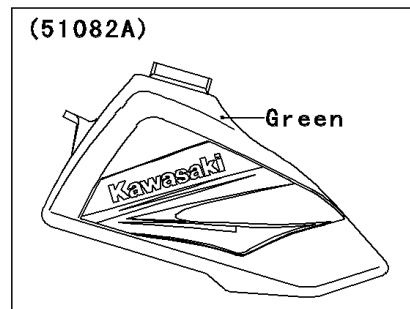

1999 KX60 PARTS DIAGRAM

Fuel Tank

F2410

WD

WD

WD

WD

1999 KX60 PARTS LIST

Fuel Tank

ITEM NAME	PART NUMBER	QUANTITY
BOLT-UPSET-WSP (Ref # 187)	187B0616	2
GASKET,FUEL TANK CAP (Ref # 11009)	11009-1452	1
TAP-ASSY,FUEL (Ref # 51023)	51023-1115	1
TUBE-ASSY (Ref # 51044)	51044-1185	1
CAP-TANK,FUEL (Ref # 51049)	51049-1006	1
TANK-COMP-FUEL,L.GREEN (Ref # 51081)	51081-5069-6W	1
BOLT,W/WASHER,6X12 (Ref # 92001)	92001-1516	1
SCREW,3X8 (Ref # 92009)	92009-1386	2
WASHER,10X22X3.2 (Ref # 92022)	92022-176	1
COLLAR,L=4.7 (Ref # 92027)	92027-122	1
RING-O,FUEL TAP LEVER (Ref # 92055)	92055-1299	1
RING-O,FUEL TAP PACKING (Ref # 92055A)	92055-1300	1
BAND,FUEL TANK (Ref # 92072)	92072-1056	1
DAMPER,FUEL TANK (Ref # 92075)	92075-1382	1
DAMPER,FUEL TANK,FR (Ref # 92075A)	92075-1404	1
DAMPER (Ref # 92075B)	92075-243	2