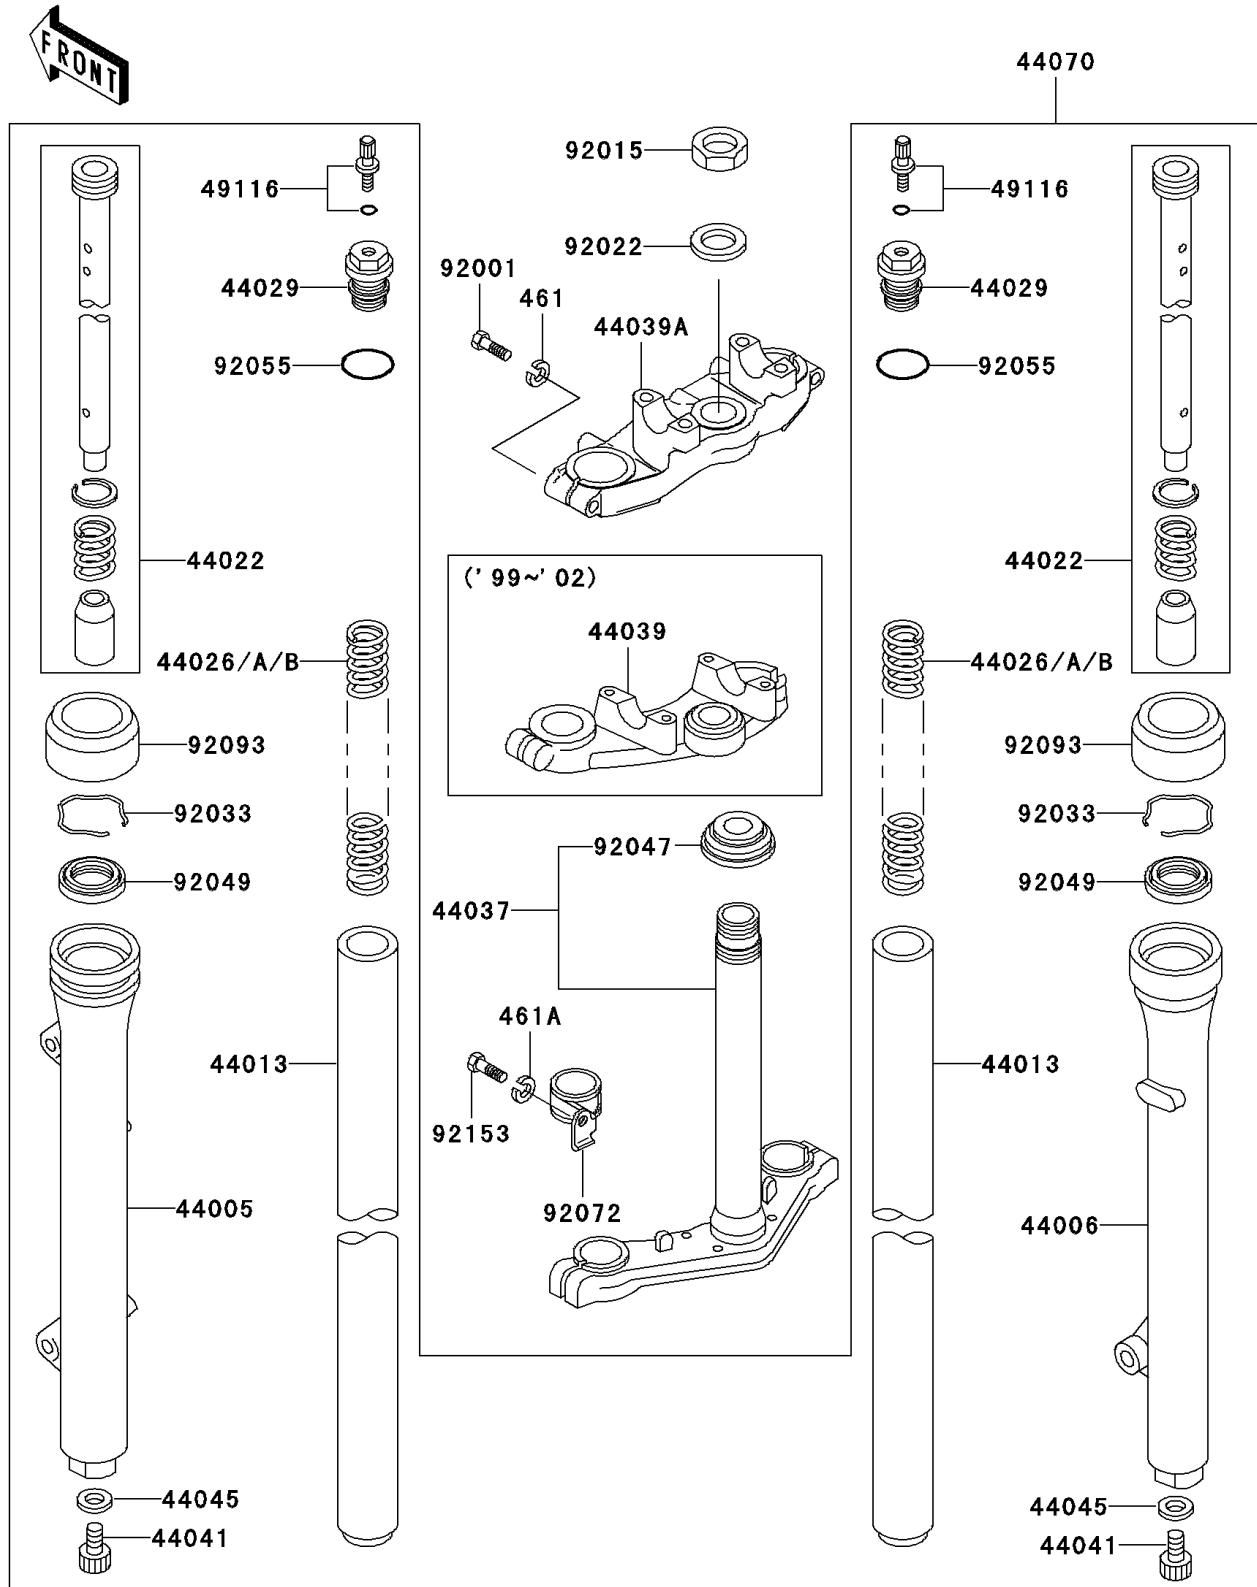

## 2003 KX60 PARTS DIAGRAM

Front Fork

F2340

## 2003 KX60 PARTS LIST

### Front Fork

ITEM NAME	PART NUMBER	QUANTITY
WASHER-SPRING,8MM (Ref # 461)	461F0800	1
WASHER-SPRING,10MM (Ref # 461A)	461F1000	1
PIPE-LEFT FORK OUTER (Ref # 44005)	44005-1101	1
PIPE-RIGHT FORK OUTER (Ref # 44006)	44006-1101	1
PIPE-FORK INNER (Ref # 44013)	44013-1098	1
CYLINDER-FORK (Ref # 44022)	44022-1085	1
SPRING-FRONT FORK,K=0.25 (Ref # 44026)	44026-1156	1
SPRING-FRONT FORK,K=0.23 (Ref # 44026A)	44026-1174	1
SPRING-FRONT FORK,K=0.27 (Ref # 44026B)	44026-1175	1
SEAT-FORK SPRING (Ref # 44029)	44029-1101	1
HOLDER-FORK UNDER (Ref # 44037)	44037-1227	1
HOLDER-FORK UPPER (Ref # 44039A)	44039-1326	1
BOLT,FORK CYLINDER (Ref # 44041)	44041-078	1
GASKET,FORK CYLINDER BOLT (Ref # 44045)	44045-051	1
DAMPER-ASSY,FORK (Ref # 44070)	44070-5007	1
VALVE-ASSY,AIR (Ref # 49116)	49116-1054	1
BOLT,8X35 (Ref # 92001)	92001-1643	1
NUT,STEERING STEM,22MM (Ref # 92015)	92015-1653	1
WASHER,STEERING STEM (Ref # 92022)	92022-1873	1
RING-SNAP (Ref # 92033)	92033-1062	1
RACE,STEERING STEM BEARING (Ref # 92047)	92047-013	1
SEAL-OIL,FORK OUTER TUBE (Ref # 92049)	92049-1069	1
RING-O,FORK SPRING SEAT (Ref # 92055)	92055-1142	1
BAND,CABLE (Ref # 92072)	92072-1089	1
DUST SHIELD,FORK (Ref # 92093)	92093-1054	1
BOLT,10X35 (Ref # 92153)	92153-1199	1