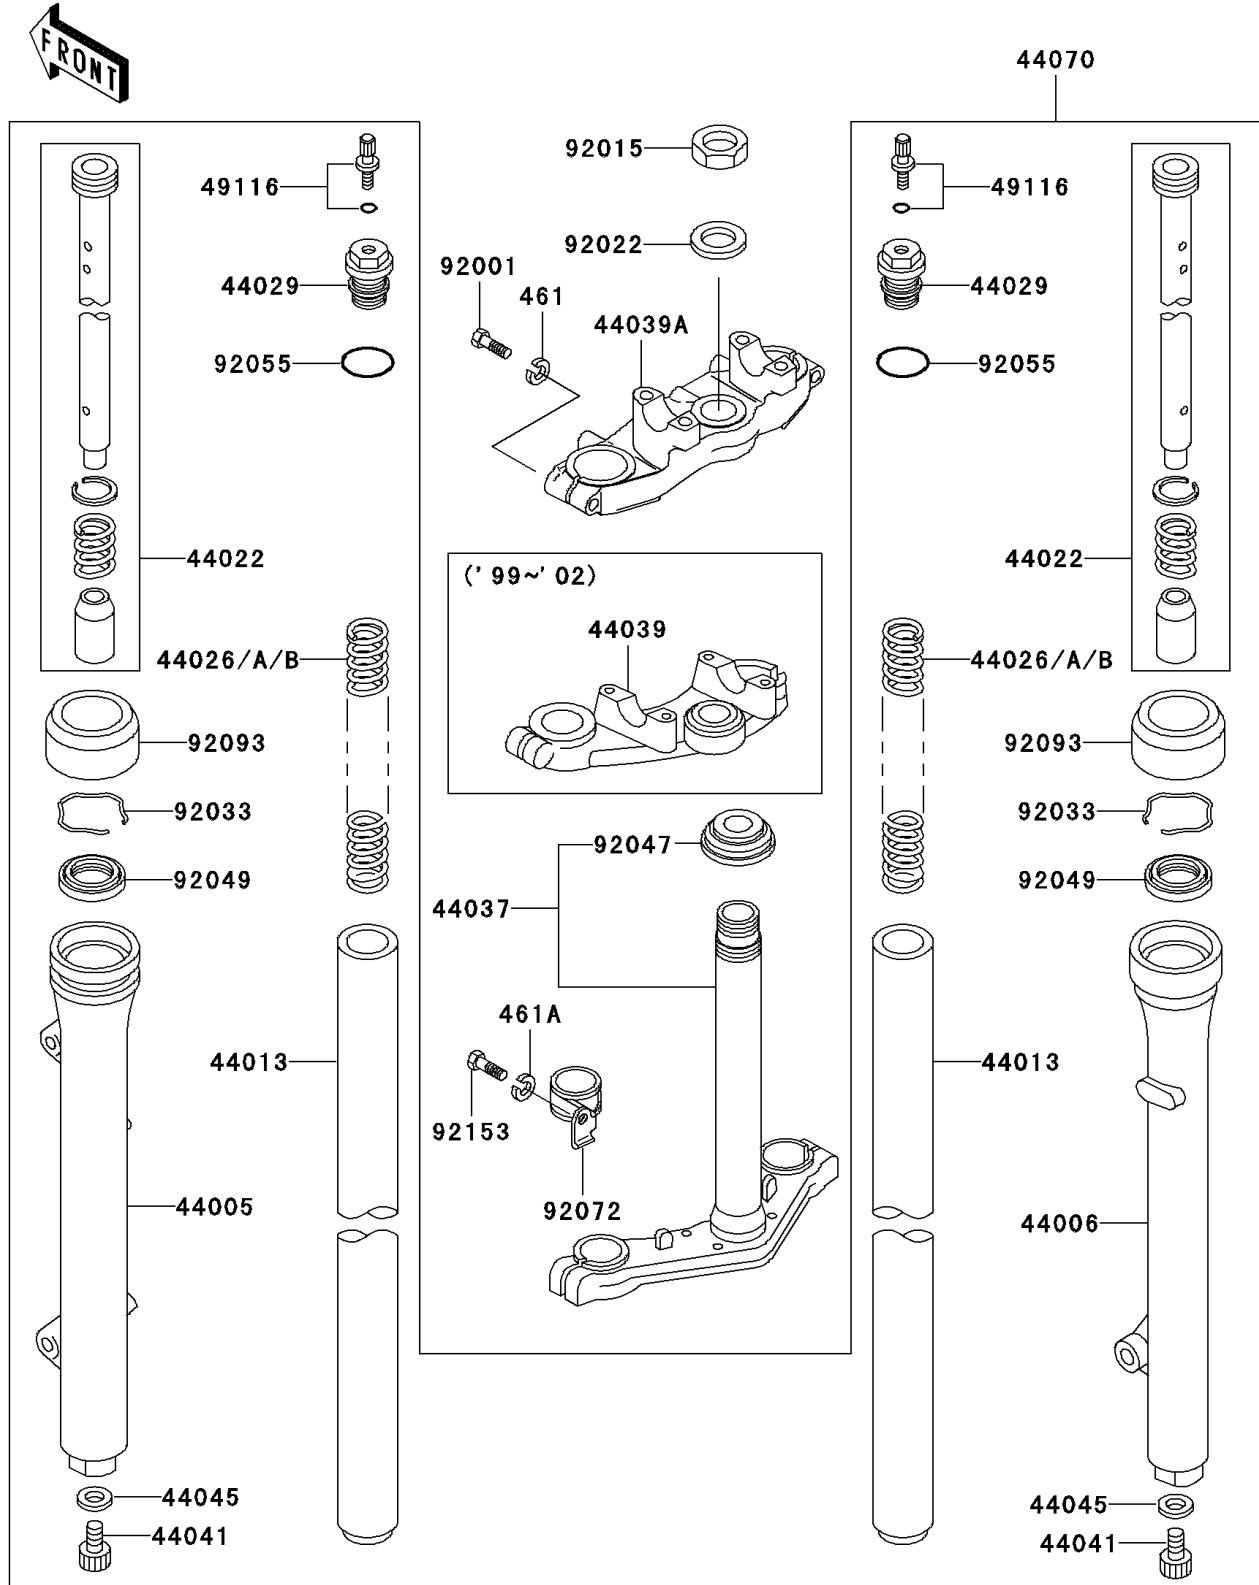

# 2001 KX60 PARTS DIAGRAM

Front Fork

F2340

## 2001 KX60 PARTS LIST

### Front Fork

ITEM NAME	PART NUMBER	QUANTITY
WASHER-SPRING,8MM (Ref # 461)	461F0800	2
WASHER-SPRING,10MM (Ref # 461A)	461F1000	2
PIPE-LEFT FORK OUTER (Ref # 44005)	44005-1101	1
PIPE-RIGHT FORK OUTER (Ref # 44006)	44006-1101	1
PIPE-FORK INNER (Ref # 44013)	44013-1098	2
CYLINDER-FORK (Ref # 44022)	44022-1085	2
SPRING-FRONT FORK,K=0.25 (Ref # 44026)	44026-1156	2
SPRING-FRONT FORK,K=0.23 (Ref # 44026A)	44026-1174	2
SPRING-FRONT FORK,K=0.27 (Ref # 44026B)	44026-1175	2
SEAT-FORK SPRING (Ref # 44029)	44029-1101	2
HOLDER-FORK UNDER (Ref # 44037)	44037-1227	1
HOLDER-FORK UPPER (Ref # 44039)	44039-1167	1
BOLT,FORK CYLINDER (Ref # 44041)	44041-078	2
GASKET,FORK CYLINDER BOLT (Ref # 44045)	44045-051	2
DAMPER-ASSY,FORK (Ref # 44070)	44070-5007	1
VALVE-ASSY,AIR (Ref # 49116)	49116-1054	2
BOLT,8X35 (Ref # 92001)	92001-1643	2
NUT,STEERING STEM,22MM (Ref # 92015)	92015-1653	1
WASHER,STEERING STEM (Ref # 92022)	92022-1873	1
RING-SNAP (Ref # 92033)	92033-1062	2
RACE,STEERING STEM BEARING (Ref # 92047)	92047-013	1
SEAL-OIL,FORK OUTER TUBE (Ref # 92049)	92049-1069	2
RING-O,FORK SPRING SEAT (Ref # 92055)	92055-1142	2
BAND,CABLE (Ref # 92072)	92072-1089	1
DUST SHIELD,FORK (Ref # 92093)	92093-1054	2
BOLT,10X35 (Ref # 92153)	92153-1199	2