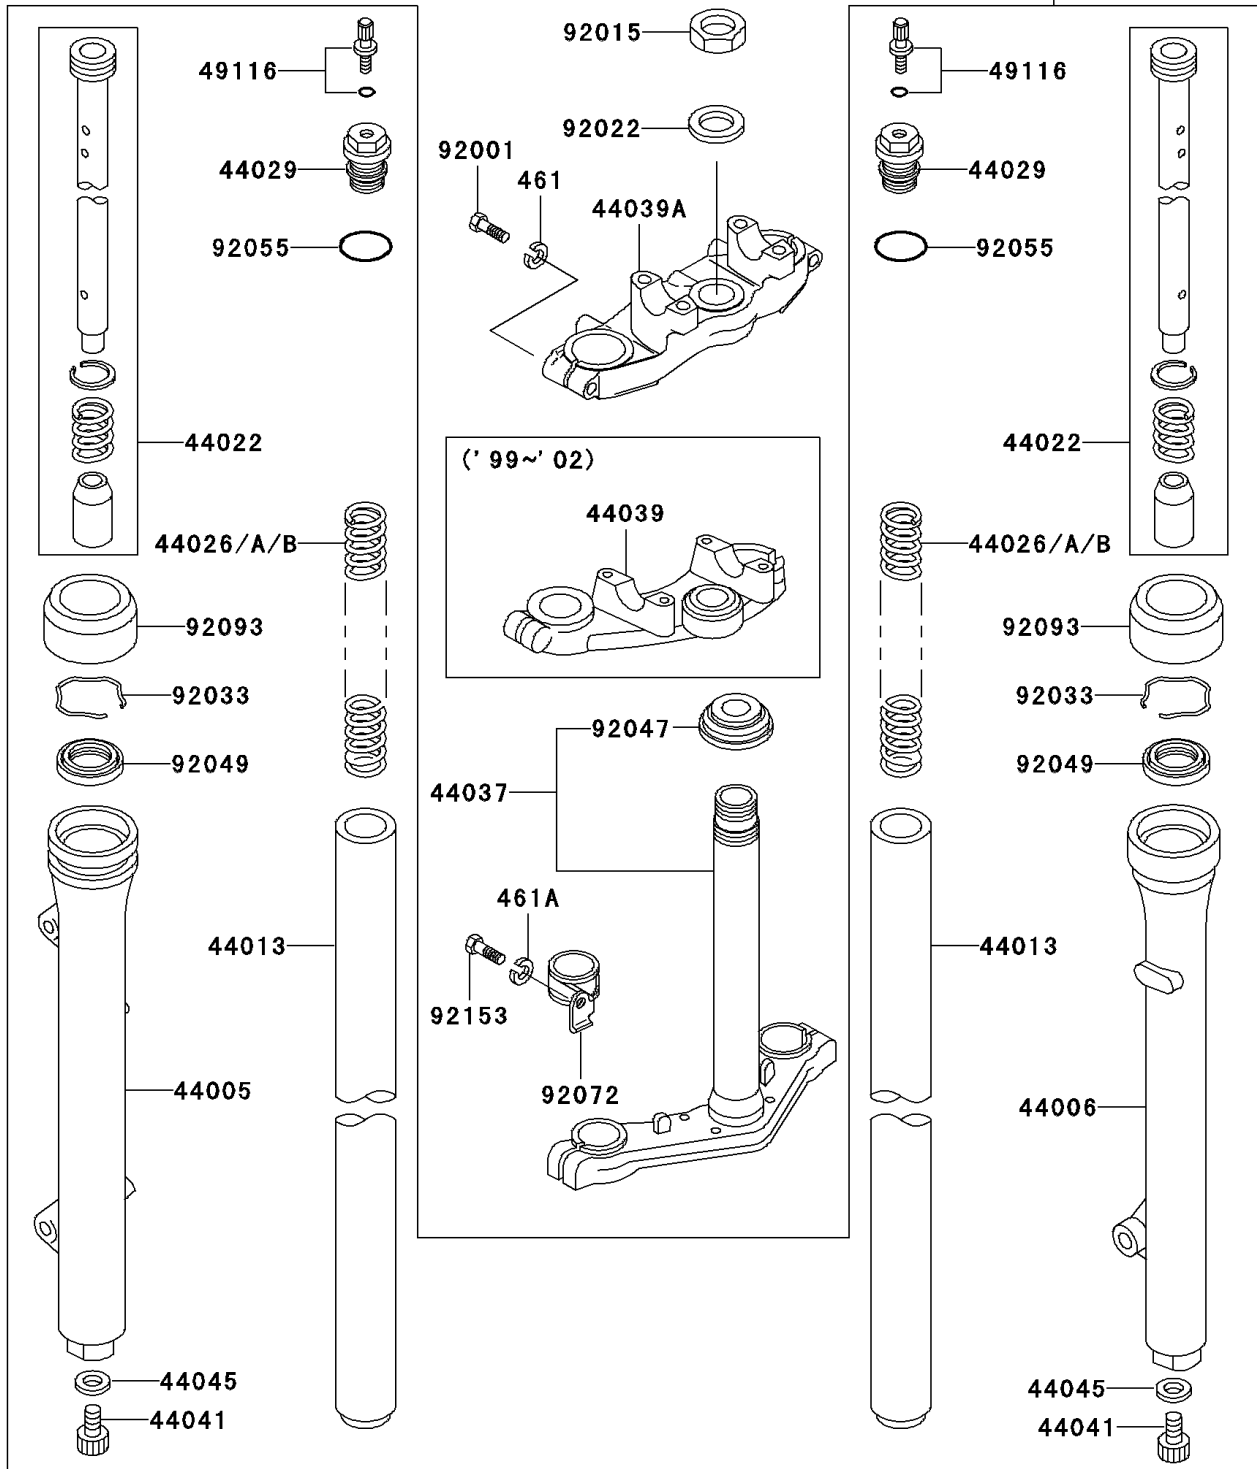

2000 KX60 PARTS DIAGRAM

Front Fork

F2340

2000 KX60 PARTS LIST

Front Fork

ITEM NAME	PART NUMBER	QUANTITY
WASHER-SPRING,8MM (Ref # 461)	461F0800	2
WASHER-SPRING,10MM (Ref # 461A)	461F1000	2
PIPE-LEFT FORK OUTER (Ref # 44005)	44005-1101	1
PIPE-RIGHT FORK OUTER (Ref # 44006)	44006-1101	1
PIPE-FORK INNER (Ref # 44013)	44013-1098	2
CYLINDER-FORK (Ref # 44022)	44022-1085	2
SPRING-FRONT FORK,K=0.25 (Ref # 44026)	44026-1156	2
SPRING-FRONT FORK,K=0.23 (Ref # 44026A)	44026-1174	2
SPRING-FRONT FORK,K=0.27 (Ref # 44026B)	44026-1175	2
SEAT-FORK SPRING (Ref # 44029)	44029-1101	2
HOLDER-FORK UNDER (Ref # 44037)	44037-1227	1
HOLDER-FORK UPPER (Ref # 44039)	44039-1167	1
BOLT,FORK CYLINDER (Ref # 44041)	44041-078	2
GASKET,FORK CYLINDER BOLT (Ref # 44045)	44045-051	2
DAMPER-ASSY,FORK (Ref # 44070)	44070-5007	1
VALVE-ASSY,AIR (Ref # 49116)	49116-1054	2
BOLT,8X35 (Ref # 92001)	92001-1643	2
NUT,STEERING STEM,22MM (Ref # 92015)	92015-1653	1
WASHER,STEERING STEM (Ref # 92022)	92022-1873	1
RING-SNAP (Ref # 92033)	92033-1062	2
RACE,STEERING STEM BEARING (Ref # 92047)	92047-013	1
SEAL-OIL,FORK OUTER TUBE (Ref # 92049)	92049-1069	2
RING-O,FORK SPRING SEAT (Ref # 92055)	92055-1142	2
BAND,CABLE (Ref # 92072)	92072-1089	1
DUST SHIELD,FORK (Ref # 92093)	92093-1054	2
BOLT,10X35 (Ref # 92153)	92153-1199	2