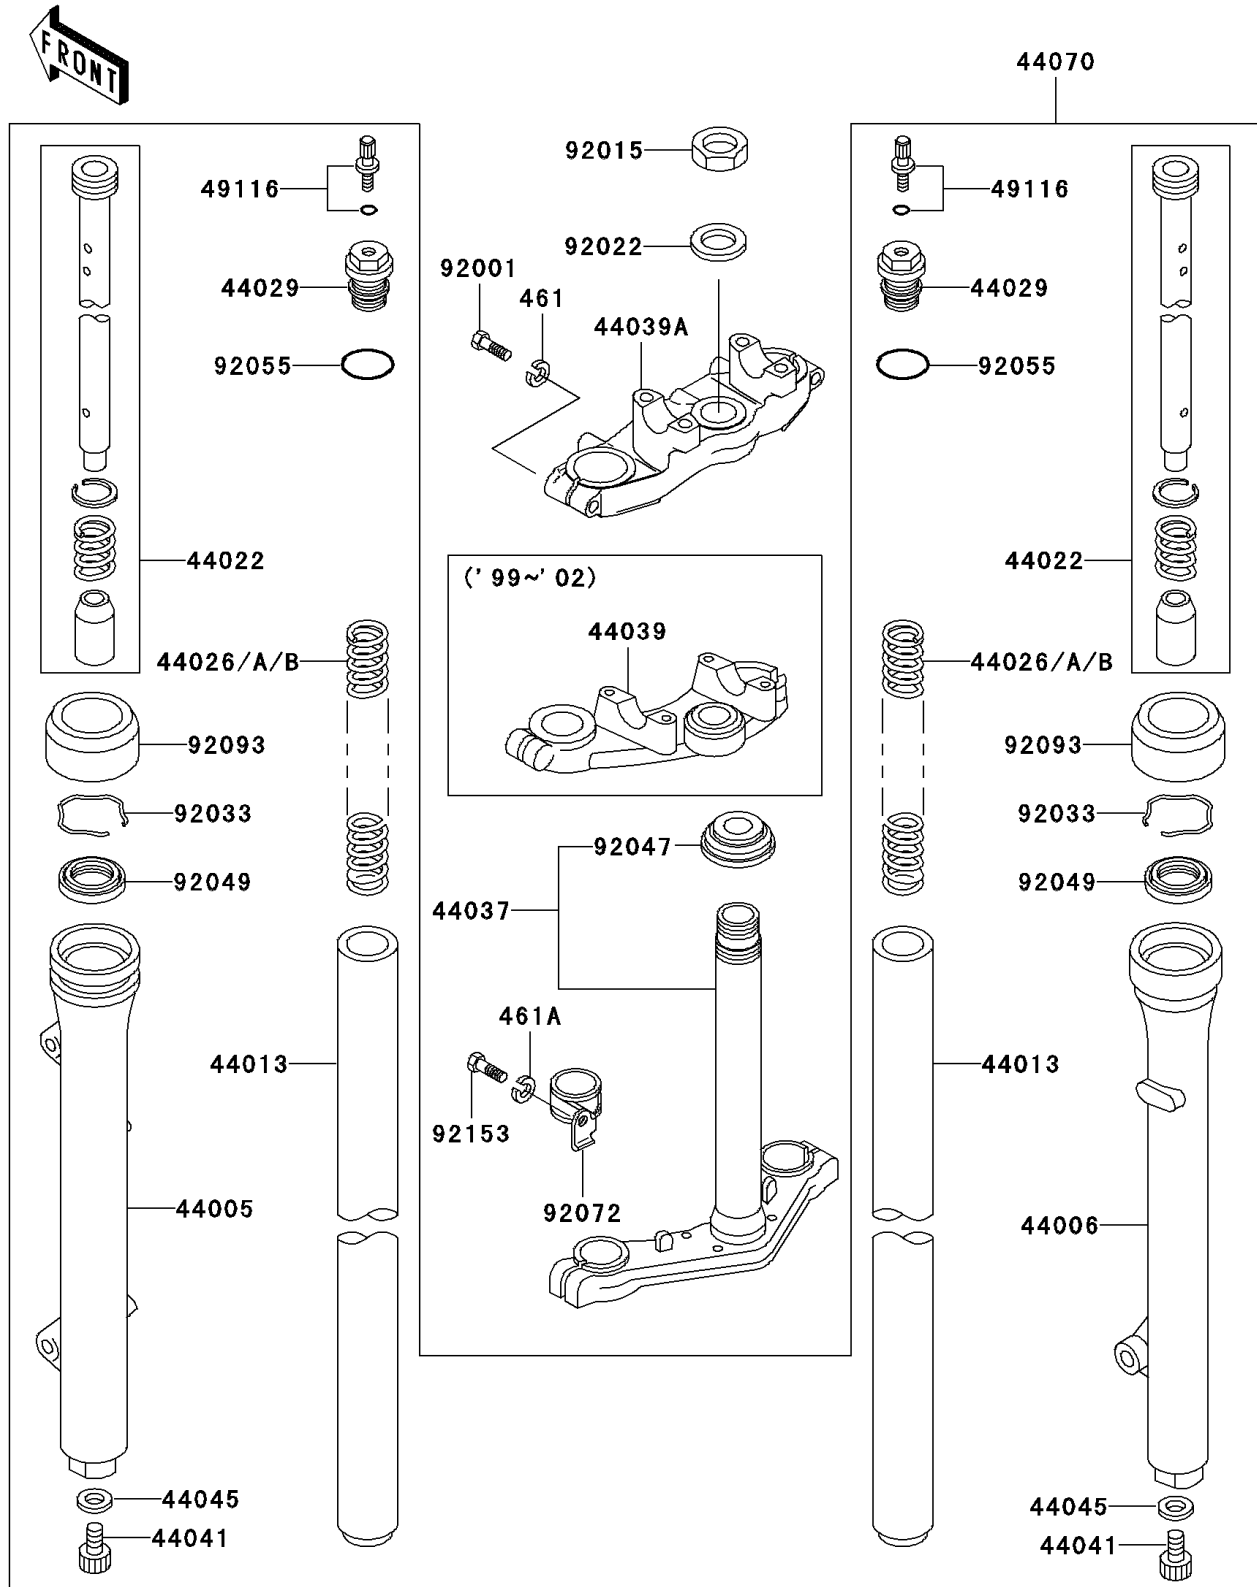

2000 KX60 PARTS DIAGRAM

Front Fork

F2340

2000 KX60 PARTS LIST

Front Fork

ITEM NAME	PART NUMBER	QUANTITY
WASHER-SPRING,8MM (Ref # 461)	461F0800	1
WASHER-SPRING,10MM (Ref # 461A)	461F1000	1
PIPE-LEFT FORK OUTER (Ref # 44005)	44005-1101	1
PIPE-RIGHT FORK OUTER (Ref # 44006)	44006-1101	1
PIPE-FORK INNER (Ref # 44013)	44013-1098	1
CYLINDER-FORK (Ref # 44022)	44022-1085	1
SPRING-FRONT FORK,K=0.25 (Ref # 44026)	44026-1156	1
SPRING-FRONT FORK,K=0.23 (Ref # 44026A)	44026-1174	1
SPRING-FRONT FORK,K=0.27 (Ref # 44026B)	44026-1175	1
SEAT-FORK SPRING (Ref # 44029)	44029-1101	1
HOLDER-FORK UNDER (Ref # 44037)	44037-1227	1
HOLDER-FORK UPPER (Ref # 44039)	44039-1167	1
BOLT,FORK CYLINDER (Ref # 44041)	44041-078	1
GASKET,FORK CYLINDER BOLT (Ref # 44045)	44045-051	1
DAMPER-ASSY,FORK (Ref # 44070)	44070-5007	1
VALVE-ASSY,AIR (Ref # 49116)	49116-1054	1
BOLT,8X35 (Ref # 92001)	92001-1643	1
NUT,STEERING STEM,22MM (Ref # 92015)	92015-1653	1
WASHER,STEERING STEM (Ref # 92022)	92022-1873	1
RING-SNAP (Ref # 92033)	92033-1062	1
RACE,STEERING STEM BEARING (Ref # 92047)	92047-013	1
SEAL-OIL,FORK OUTER TUBE (Ref # 92049)	92049-1069	1
RING-O,FORK SPRING SEAT (Ref # 92055)	92055-1142	1
BAND,CABLE (Ref # 92072)	92072-1089	1
DUST SHIELD,FORK (Ref # 92093)	92093-1054	1
BOLT,10X35 (Ref # 92153)	92153-1199	1