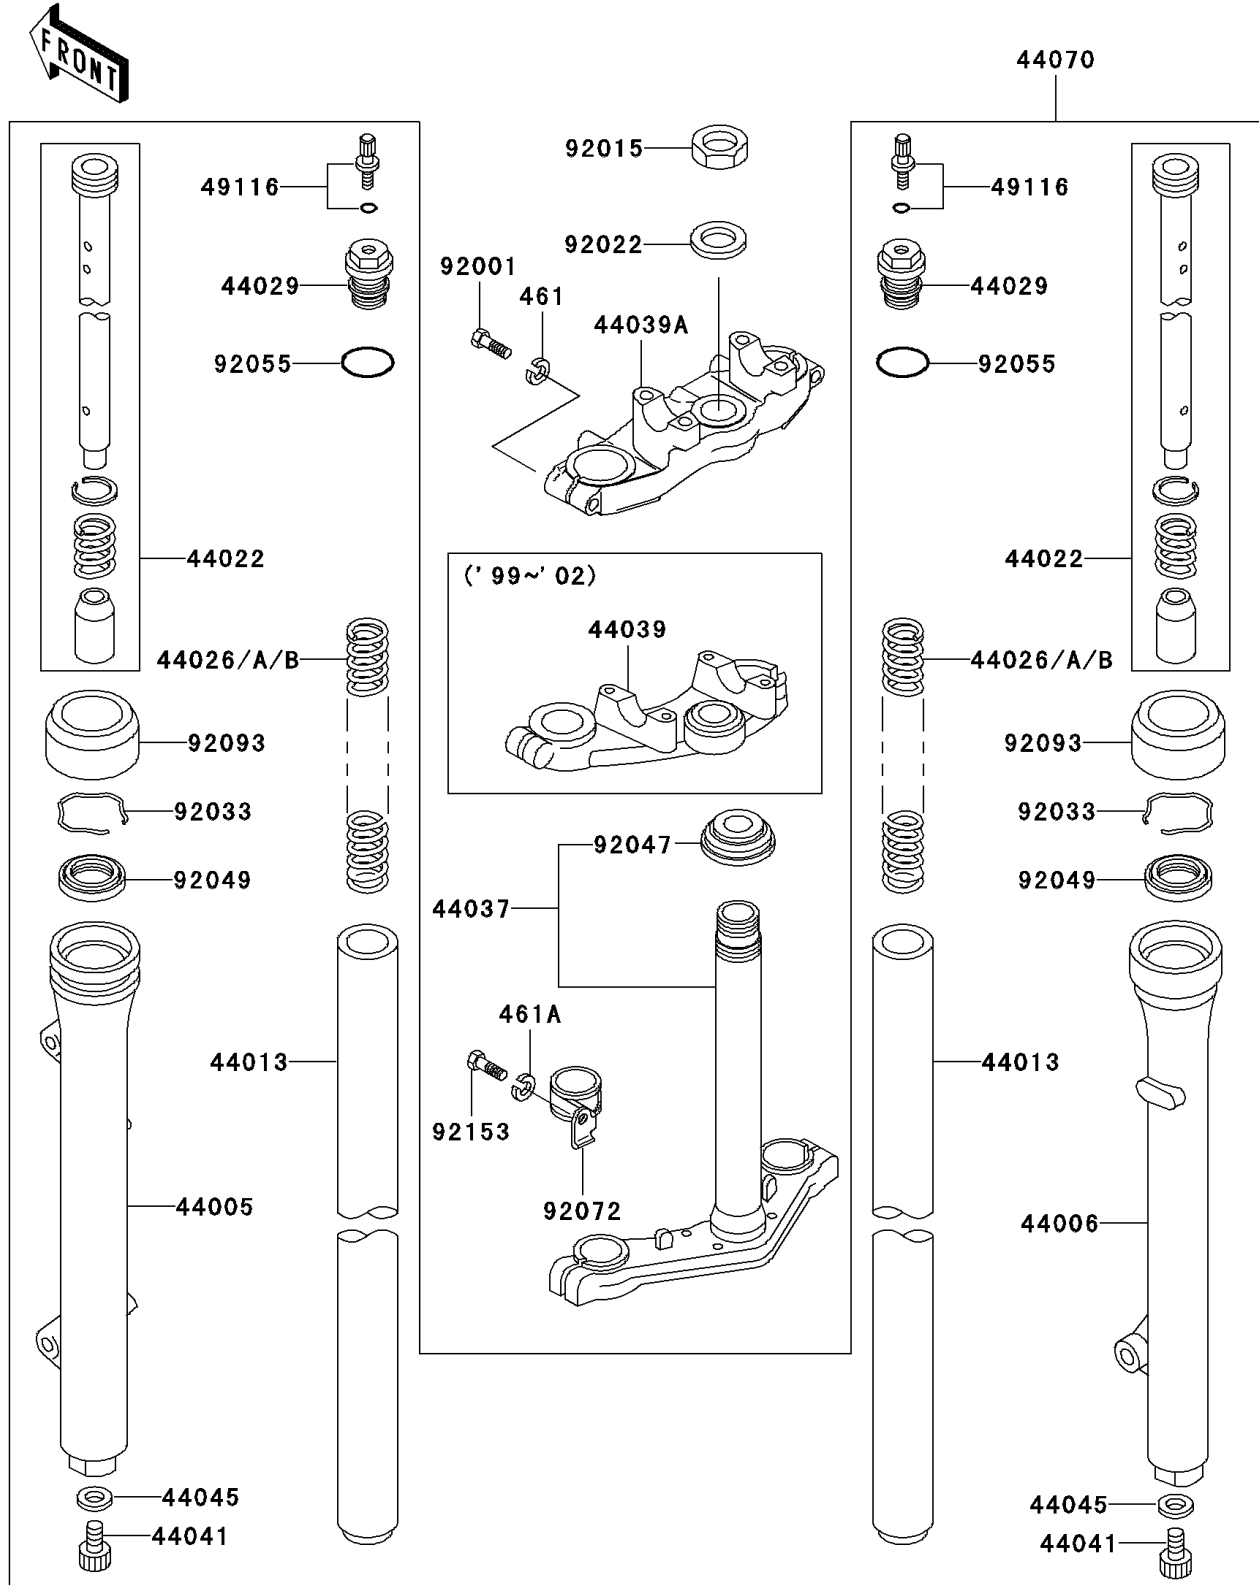

1999 KX60 PARTS DIAGRAM

Front Fork

F2340

1999 KX60 PARTS LIST

Front Fork

ITEM NAME	PART NUMBER	QUANTITY
WASHER-SPRING,8MM (Ref # 461)	461F0800	2
WASHER-SPRING,10MM (Ref # 461A)	461F1000	2
PIPE-LEFT FORK OUTER (Ref # 44005)	44005-1101	1
PIPE-RIGHT FORK OUTER (Ref # 44006)	44006-1101	1
PIPE-FORK INNER (Ref # 44013)	44013-1098	2
CYLINDER-FORK (Ref # 44022)	44022-1085	2
SPRING-FRONT FORK,K=0.25 (Ref # 44026)	44026-1156	2
SPRING-FRONT FORK,K=0.23 (Ref # 44026A)	44026-1174	2
SPRING-FRONT FORK,K=0.27 (Ref # 44026B)	44026-1175	2
SEAT-FORK SPRING (Ref # 44029)	44029-1101	2
HOLDER-FORK UNDER (Ref # 44037)	44037-1227	1
HOLDER-FORK UPPER (Ref # 44039)	44039-1167	1
BOLT,FORK CYLINDER (Ref # 44041)	44041-078	2
GASKET,FORK CYLINDER BOLT (Ref # 44045)	44045-051	2
DAMPER-ASSY,FORK (Ref # 44070)	44070-5007	1
VALVE-ASSY,AIR (Ref # 49116)	49116-1054	2
BOLT,8X35 (Ref # 92001)	92001-1643	2
NUT,STEERING STEM,22MM (Ref # 92015)	92015-1653	1
WASHER,STEERING STEM (Ref # 92022)	92022-1873	1
RING-SNAP (Ref # 92033)	92033-1062	2
RACE,STEERING STEM BEARING (Ref # 92047)	92047-013	1
SEAL-OIL,FORK OUTER TUBE (Ref # 92049)	92049-1069	2
RING-O,FORK SPRING SEAT (Ref # 92055)	92055-1142	2
BAND,CABLE (Ref # 92072)	92072-1089	1
DUST SHIELD,FORK (Ref # 92093)	92093-1054	2
BOLT,10X35 (Ref # 92153)	92153-1199	2