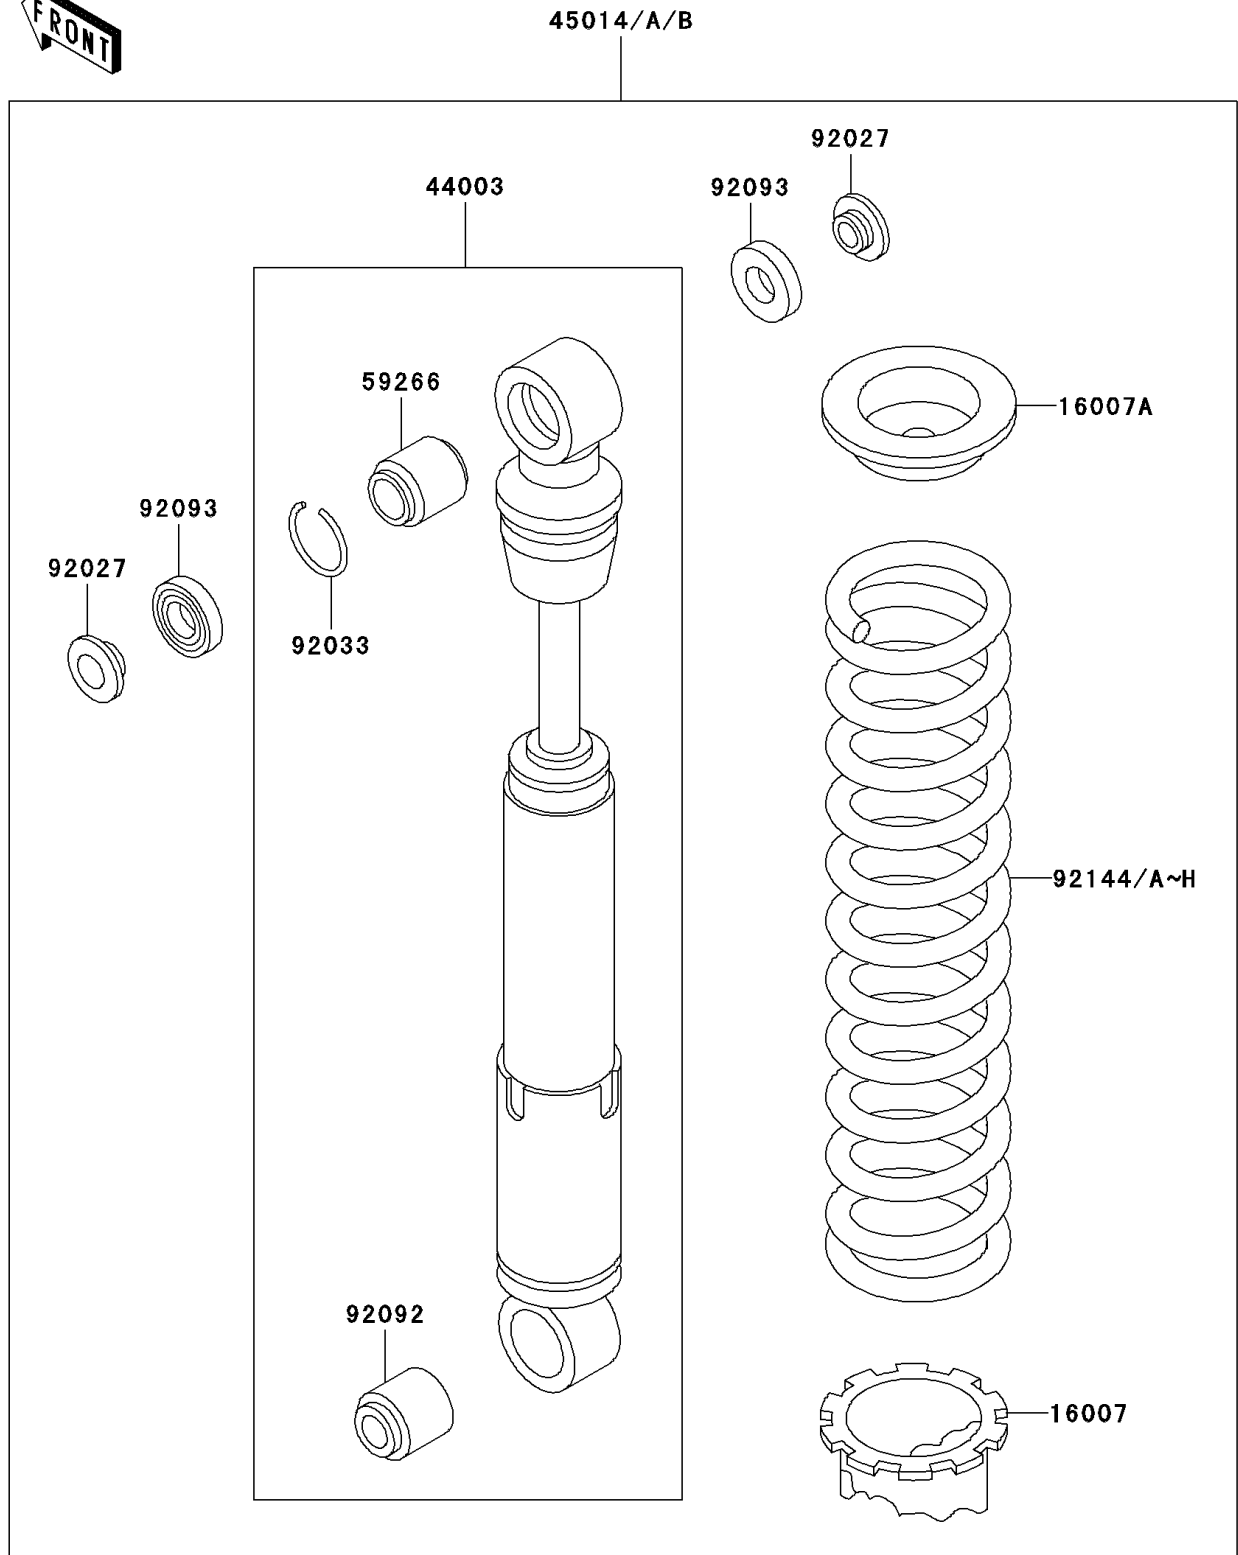

2003 KX60 PARTS DIAGRAM

Shock Absorber(s)

F2280

2003 KX60 PARTS LIST

Shock Absorber(s)

ITEM NAME	PART NUMBER	QUANTITY
SEAT-SPRING,REAR SHOCK,LWR (Ref # 16007)	16007-1055	1
SEAT-SPRING,REAR SHOCK,UPP (Ref # 16007A)	16007-1121	1
DAMPER-ASSY,SHOCKABSORBER (Ref # 44003)	44003-1944	1
SHOCKABSORBER,BLACK (Ref # 45014)	45014-1464-10	1
JOINT-BALL (Ref # 59266)	59266-1053	1
COLLAR (Ref # 92027)	92027-1862	1
RING-SNAP (Ref # 92033)	92033-1090	1
BUSHING-RUBBER,SHOCKABSORBER (Ref # 92092)	92092-1016	1
SEAL (Ref # 92093)	92093-1183	1
SPRING,SHOCKABSORBER,K=3.0,BLK (Ref # 92144)	92144-1942-10	1
SPRING,SHOCKABSORBER,K=3.3,BLK (Ref # 92144C)	92144-1943-10	1
SPRING,SHOCKABSORBER,K=3.7,BLK (Ref # 92144F)	92144-1944-10	1