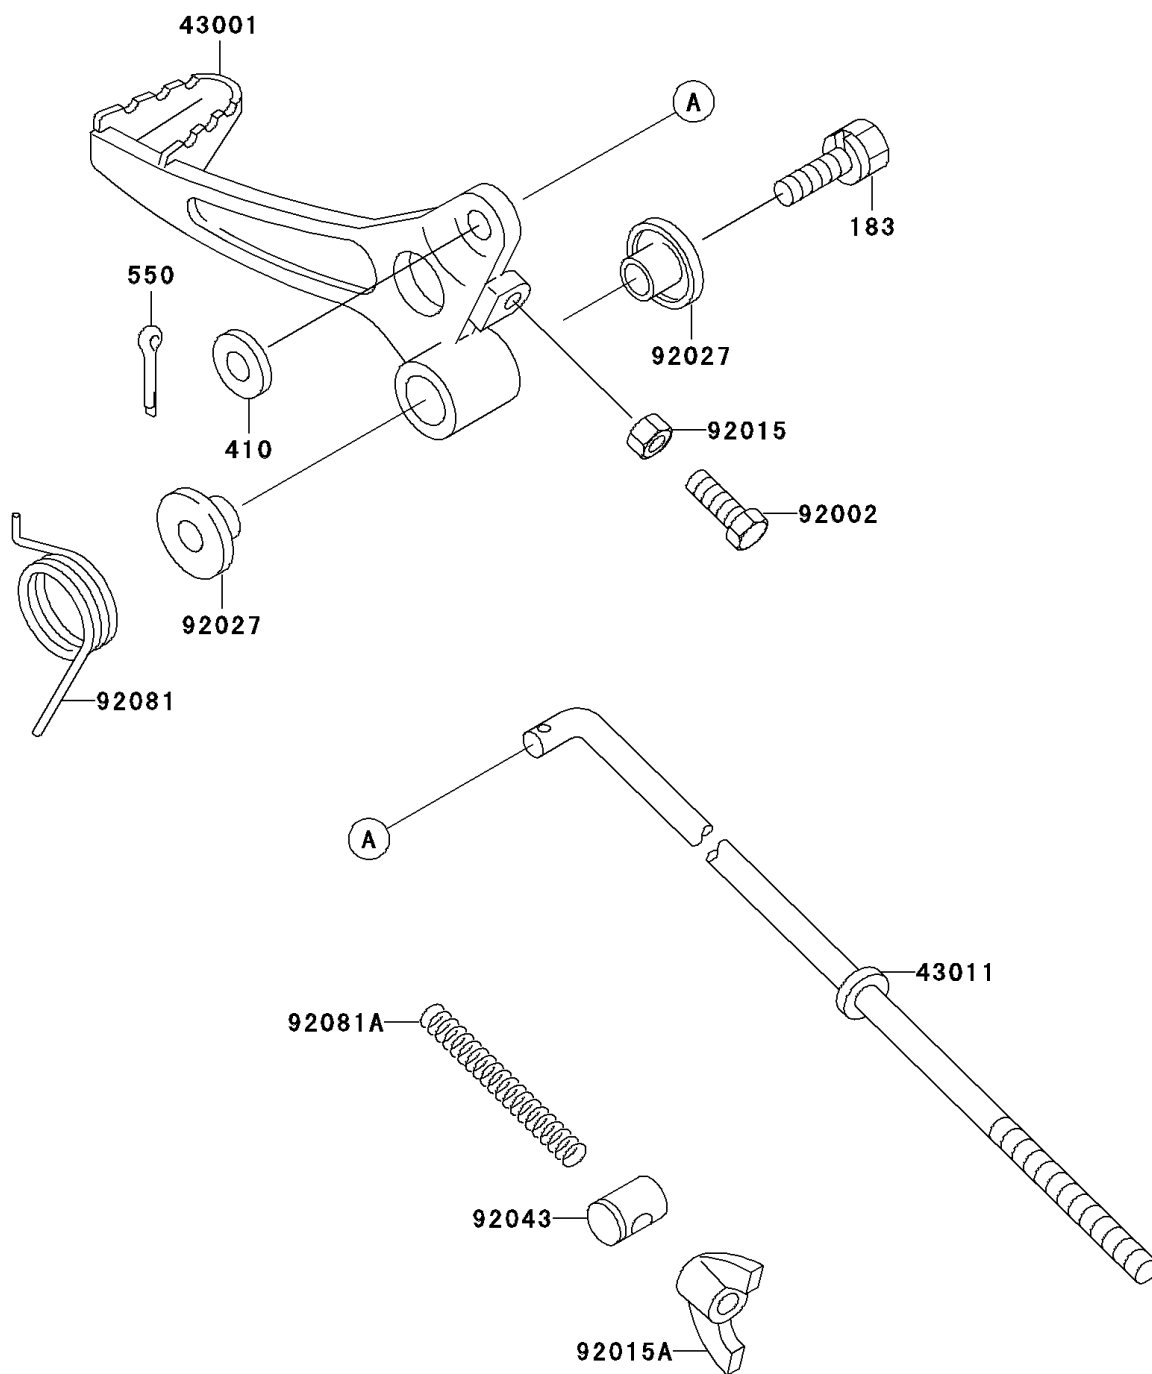

2003 KX60 PARTS DIAGRAM

Brake Pedal

F2260

2003 KX60 PARTS LIST

Brake Pedal

ITEM NAME	PART NUMBER	QUANTITY
BOLT-UPSET-WS-SMALL (Ref # 183)	183G0840	1
WASHER-PLAIN-SMALL,6MM (Ref # 410)	410B0600	1
PIN-COTTER,2.0X15 (Ref # 550)	550D2015	1
LEVER-BRAKE,PEDAL (Ref # 43001)	43001-1243	1
ROD-BRAKE (Ref # 43011)	43011-1104	1
BOLT,6X20 (Ref # 92002)	92002-1373	1
NUT,6MM (Ref # 92015)	92015-1391	1
NUT,WING,6MM (Ref # 92015A)	92015-4004	1
COLLAR,BRAKE PEDAL (Ref # 92027)	92027-1497	1
PIN,BRAKE ROD (Ref # 92043)	92043-039	1
SPRING,BRAKE PEDAL (Ref # 92081)	92081-1494	1
SPRING,BRAKE ROD (Ref # 92081A)	92081-1688	1