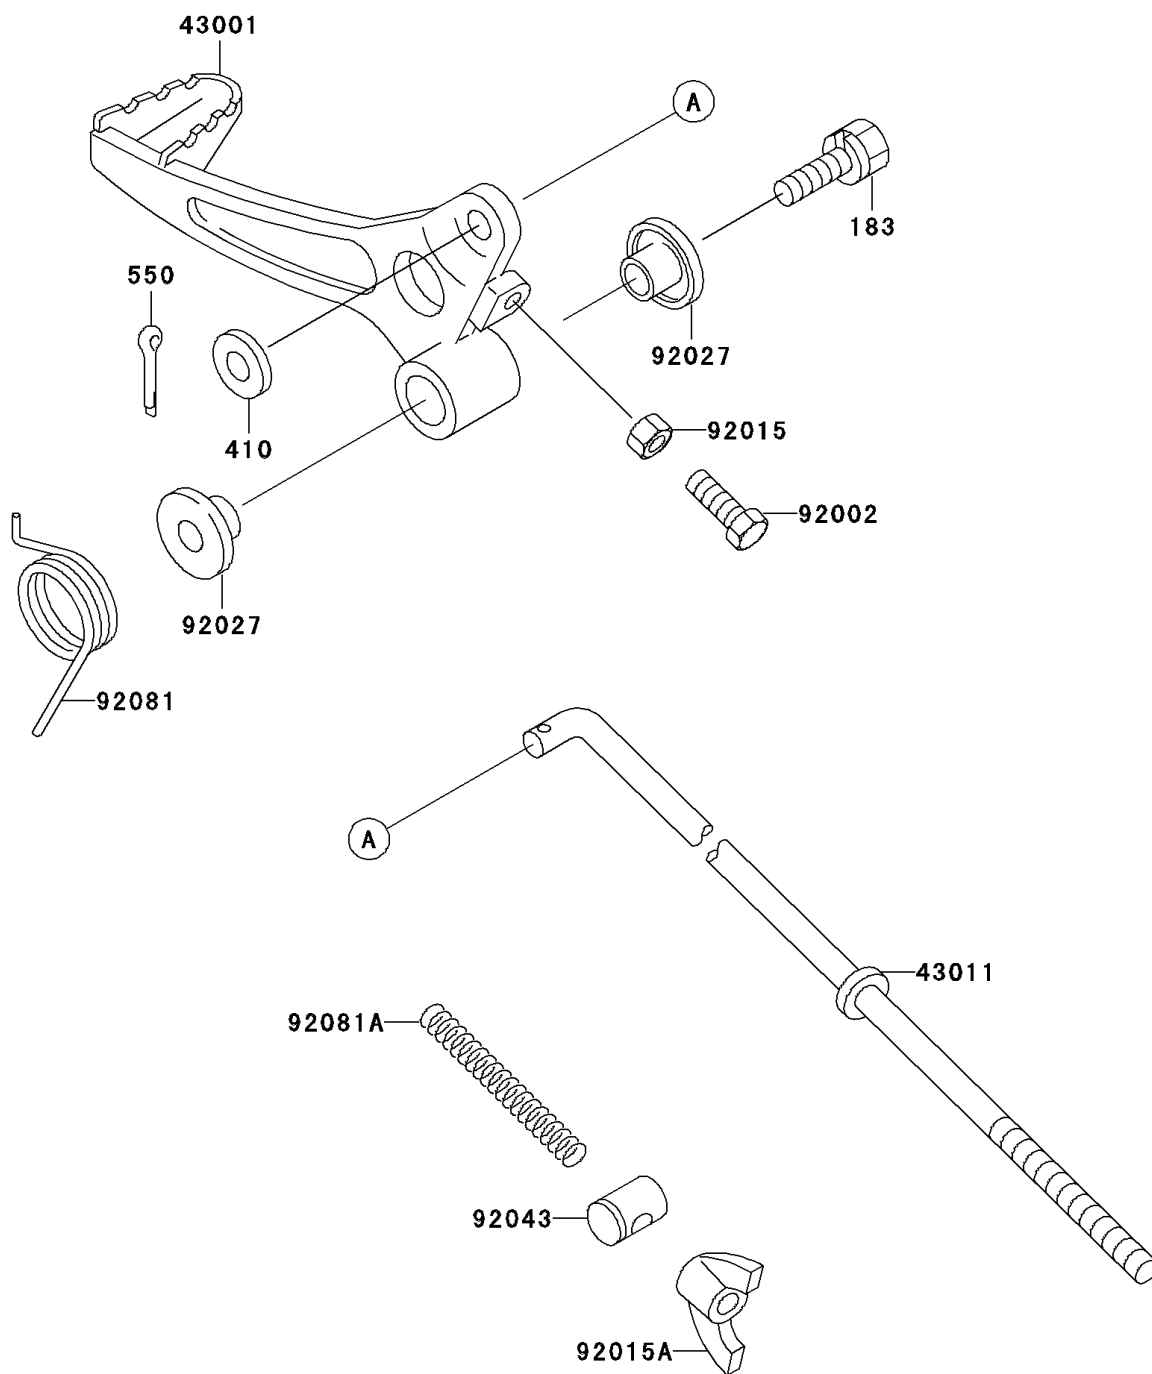

## 2000 KX60 PARTS DIAGRAM

Brake Pedal

F2260

## 2000 KX60 PARTS LIST

### Brake Pedal

ITEM NAME	PART NUMBER	QUANTITY
BOLT-UPSET-WS-SMALL (Ref # 183)	183G0840	1
WASHER-PLAIN-SMALL,6MM (Ref # 410)	410B0600	1
PIN-COTTER,2.0X15 (Ref # 550)	550D2015	1
LEVER-BRAKE,PEDAL (Ref # 43001)	43001-1243	1
ROD-BRAKE (Ref # 43011)	43011-1104	1
BOLT,6X20 (Ref # 92002)	92002-1373	1
NUT,6MM (Ref # 92015)	92015-1391	1
NUT,WING,6MM (Ref # 92015A)	92015-4004	1
COLLAR,BRAKE PEDAL (Ref # 92027)	92027-1497	1
PIN,BRAKE ROD (Ref # 92043)	92043-039	1
SPRING,BRAKE PEDAL (Ref # 92081)	92081-1494	1
SPRING,BRAKE ROD (Ref # 92081A)	92081-1688	1