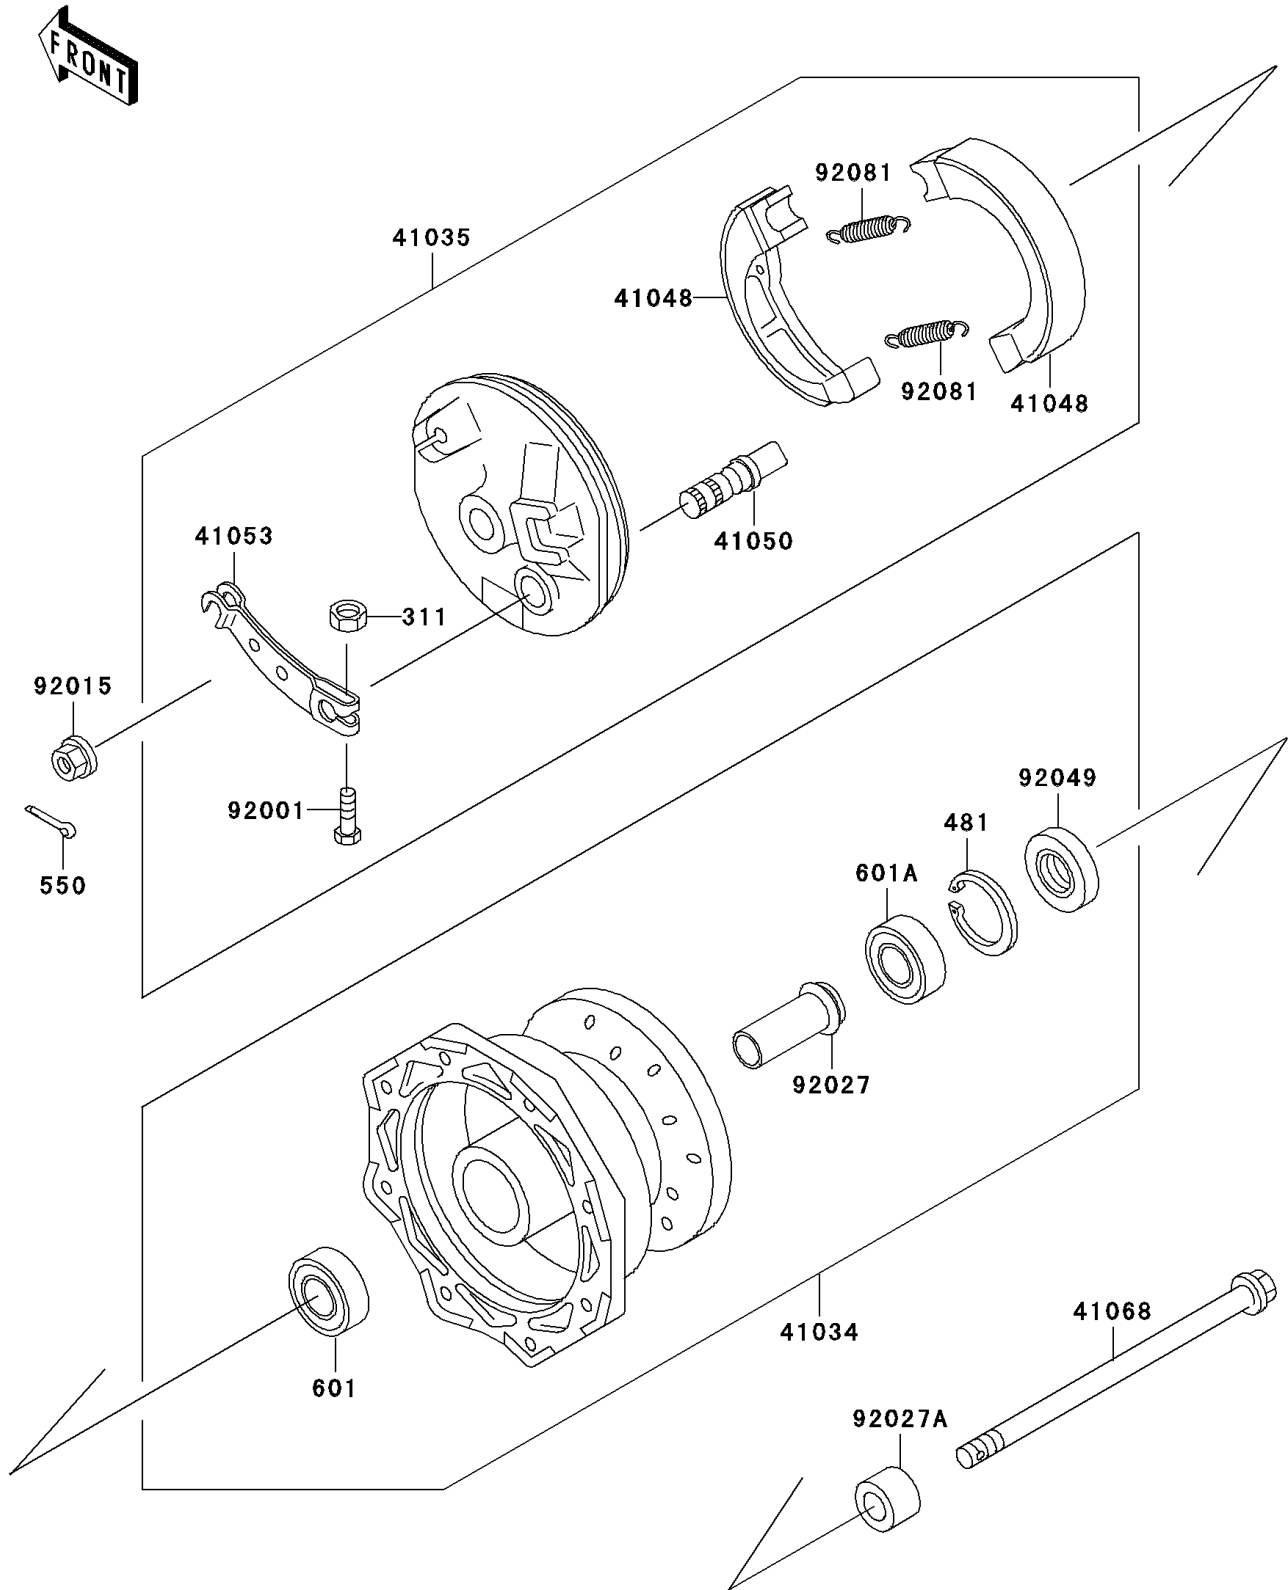

## 2003 KX60 PARTS DIAGRAM

Front Hub

F2230

## 2003 KX60 PARTS LIST

Front Hub

ITEM NAME	PART NUMBER	QUANTITY
NUT-HEX (Ref # 311)	311G0500	1
CIRCLIP-TYPE-C,35MM (Ref # 481)	481J3500	1
PIN-COTTER,2.5X20 (Ref # 550)	550D2520	1
BEARING-BALL,#6200UUC3 (Ref # 601)	601B6200UU	1
BEARING-BALL,#6300UUC3 (Ref # 601A)	601B6300UU	1
DRUM-ASSY,FRONT BRAKE (Ref # 41034)	41034-1168	1
PANEL-ASSY-BRAKE,FR (Ref # 41035)	41035-1285	1
SHOE-BRAKE (Ref # 41048)	41048-1083	1
CAM-BRAKE (Ref # 41050)	41050-1031	1
LEVER-BRAKE CAM,FR (Ref # 41053)	41053-1027	1
AXLE,FR (Ref # 41068)	41068-1305	1
BOLT,5X25 (Ref # 92001)	92001-1695	1
NUT,FLANGED,10MM (Ref # 92015)	92015-1335	1
COLLAR,FRONT DRUM,L=54 (Ref # 92027)	92027-1470	1
COLLAR,FRONT AXLE,L=14.5 (Ref # 92027A)	92027-1472	1
SEAL-OIL,DD20357 (Ref # 92049)	92049-1095	1
SPRING,BRAKE SHOE (Ref # 92081)	92081-1564	1