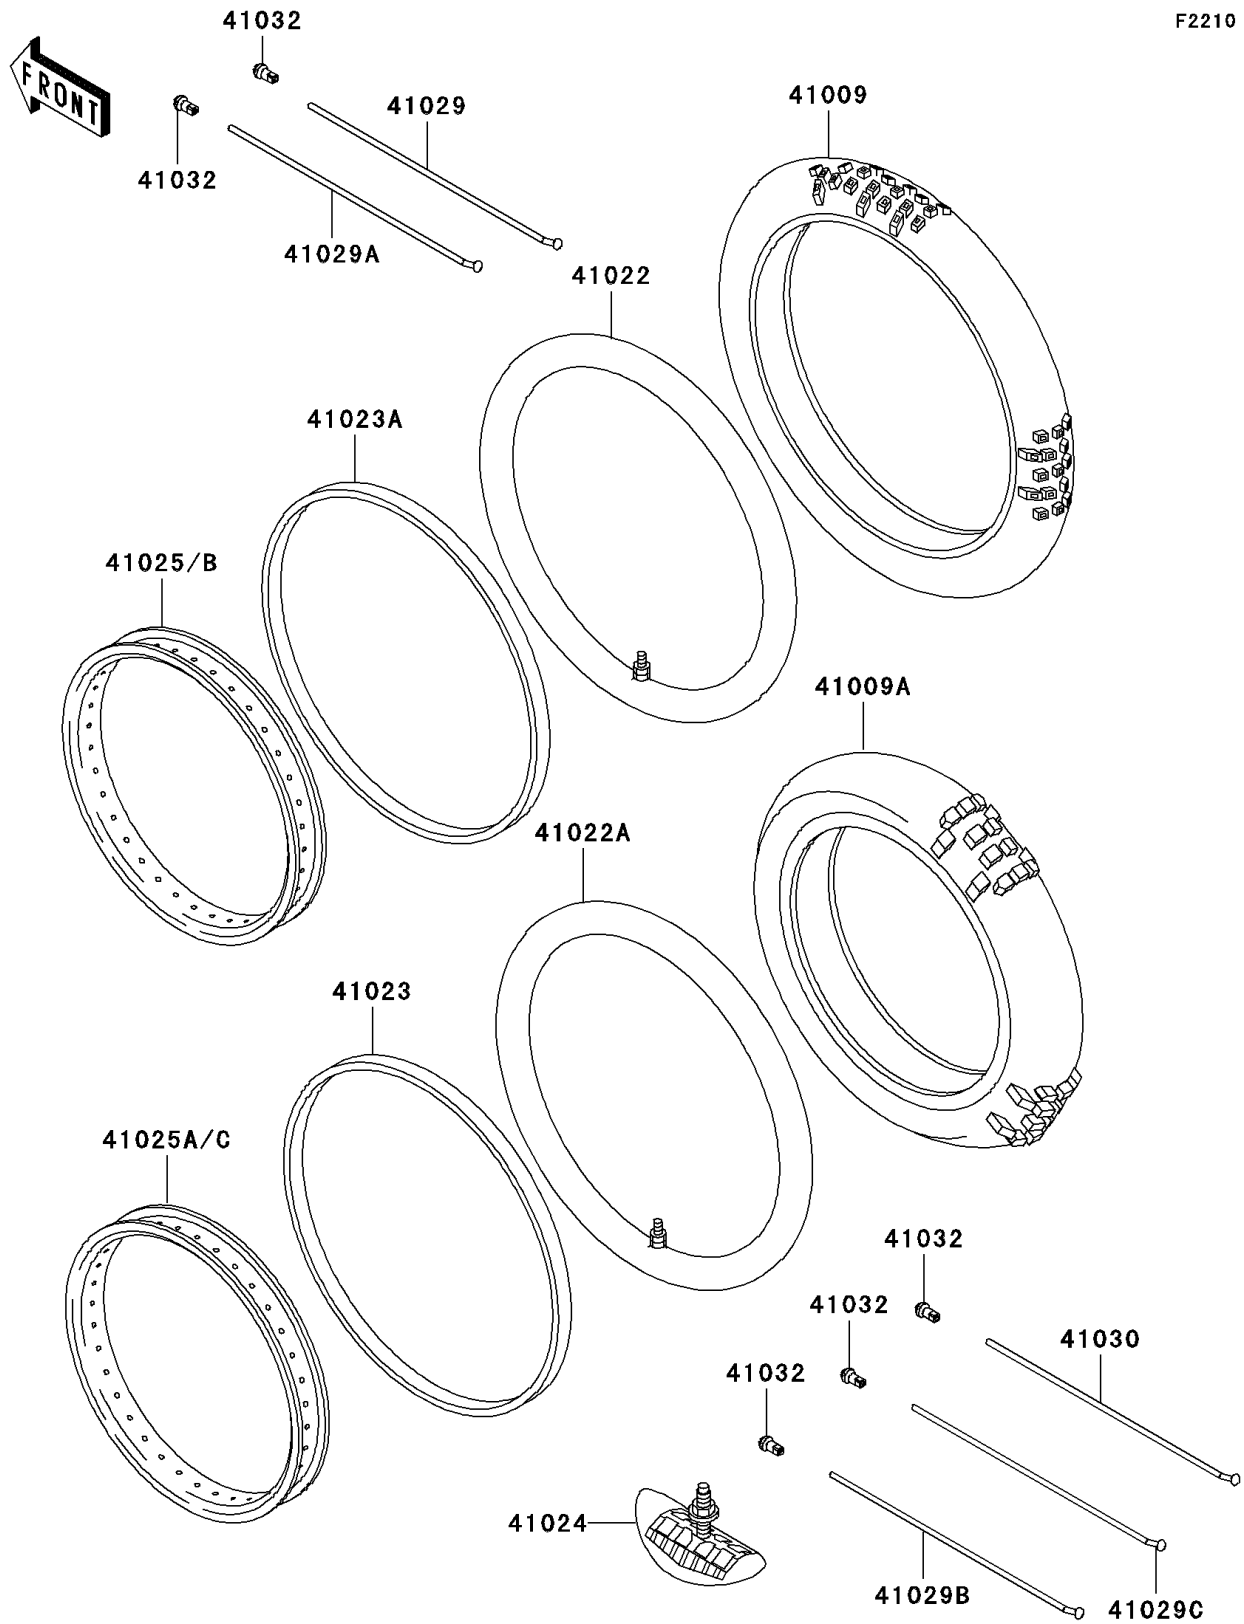

## 2003 KX60 PARTS DIAGRAM

Wheels/Tires

F2210

## 2003 KX60 PARTS LIST

Wheels/Tires

ITEM NAME	PART NUMBER	QUANTITY
TIRE,FR,60/100-14 30M,K490(D) (Ref # 41009)	41009-1057	1
TIRE,RR,80/100-12 41M,K695(D) (Ref # 41009A)	41009-1058	1
TUBE-TIRE,60/100-14(D) (Ref # 41022)	41022-1114	1
TUBE-TIRE,80/100-12(D) (Ref # 41022A)	41022-1115	1
BAND-RIM,80/100-12(D) (Ref # 41023)	41023-1066	1
BAND-RIM,80/100-14(D) (Ref # 41023A)	41023-1068	1
STOPPER-RIM,1.60-M(DUNLOP) (Ref # 41024)	41024-010	1
RIM,FR,1.40X14 (Ref # 41025)	41025-1070	1
RIM,RR,1.60X12 (Ref # 41025A)	41025-1071	1
RIM,FR,1.40X14 UT-02 (Ref # 41025B)	41025-1082	1
RIM,RR,1.60X12 UT-03 (Ref # 41025C)	41025-1083	1
SPOKE-INNER,FR,144MMX118D (Ref # 41029)	41029-1067	1
SPOKE-INNER,FR,133.5MMX97D (Ref # 41029A)	41029-1068	1
SPOKE-INNER,RR,129MMX124D (Ref # 41029B)	41029-1069	1
SPOKE-INNER,RR,113.5MMX98D (Ref # 41029C)	41029-1070	1
SPOKE-OUTER,RR,126MMX124D (Ref # 41030)	41030-1060	1
NIPPLE-SPOKE (Ref # 41032)	41032-1055	1