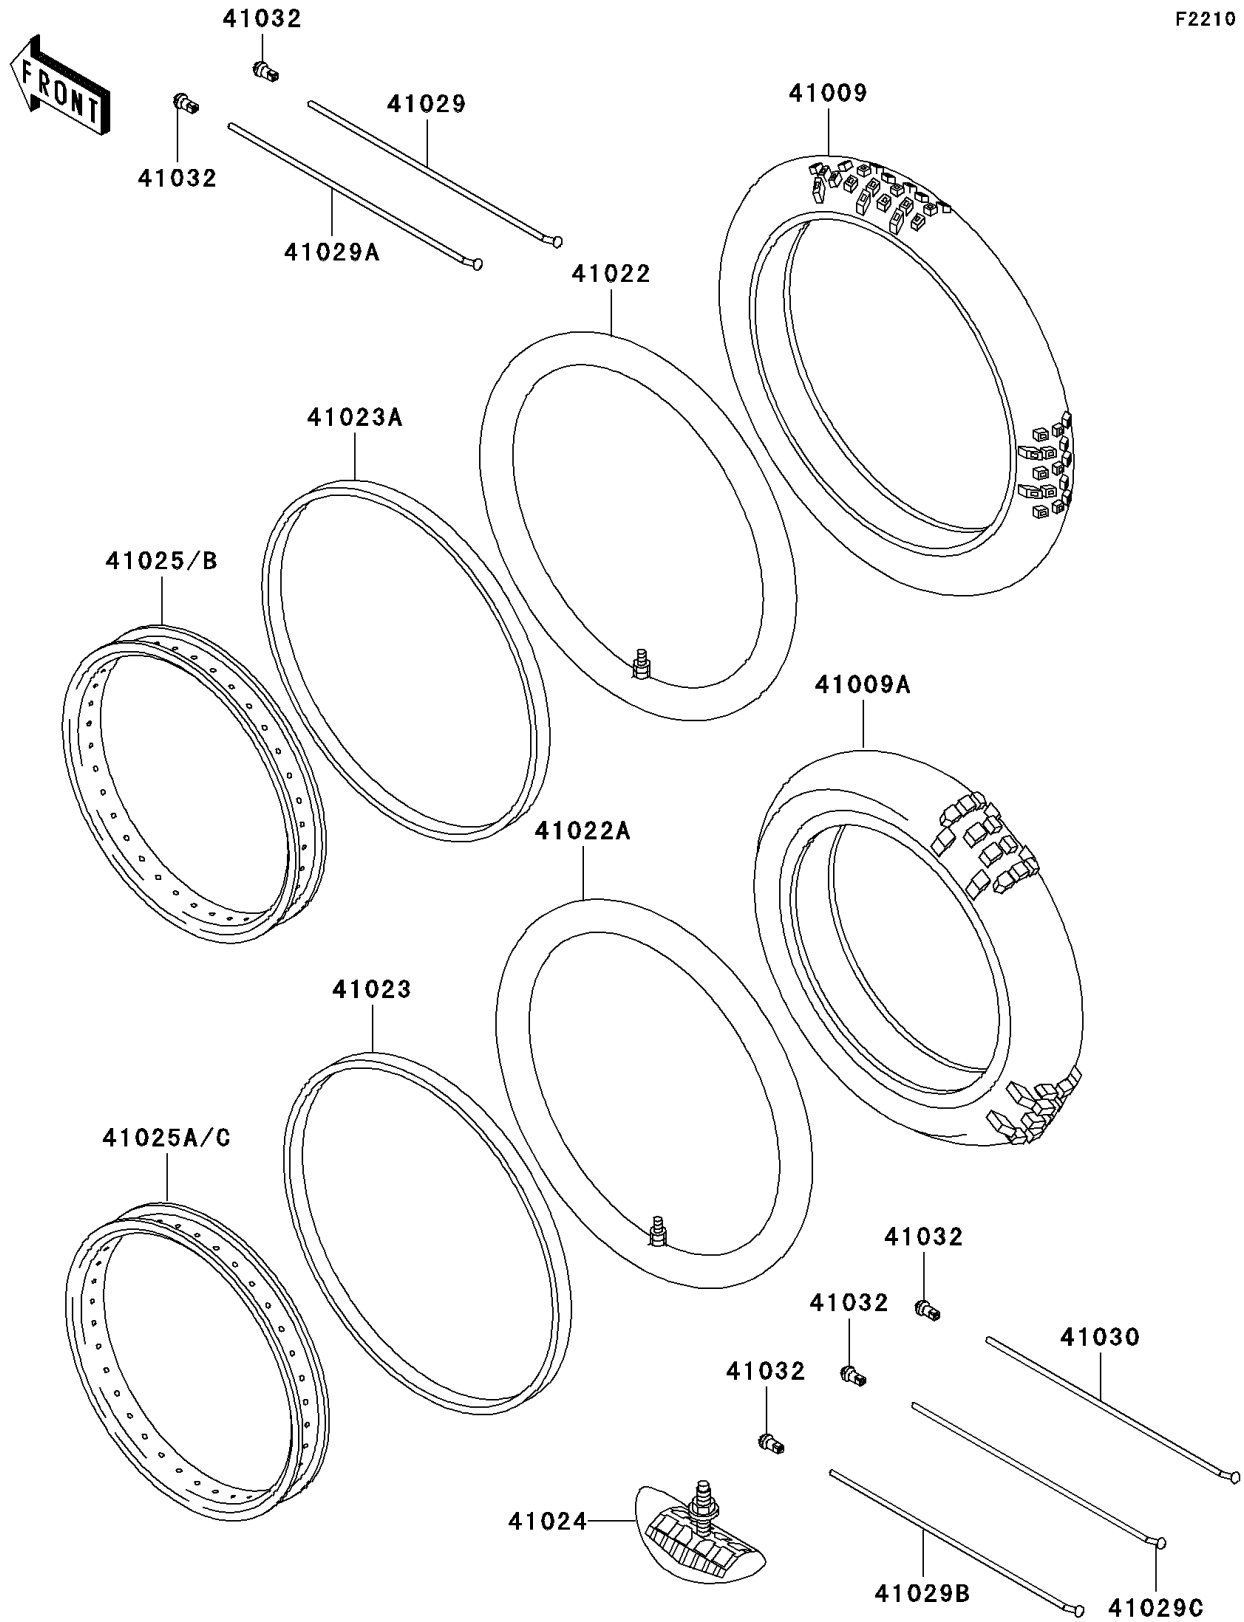

# 2001 KX60 PARTS DIAGRAM

Wheels/Tires

F2210

## 2001 KX60 PARTS LIST

### Wheels/Tires

ITEM NAME	PART NUMBER	QUANTITY
TIRE,FR,60/100-14 30M,K490(D) (Ref # 41009)	41009-1057	1
TIRE,RR,80/100-12 41M,K695(D) (Ref # 41009A)	41009-1058	1
TUBE-TIRE,60/100-14(D) (Ref # 41022)	41022-1114	1
TUBE-TIRE,80/100-12(D) (Ref # 41022A)	41022-1115	1
BAND-RIM,80/100-12(D) (Ref # 41023)	41023-1066	1
BAND-RIM,80/100-14(D) (Ref # 41023A)	41023-1068	1
STOPPER-RIM,1.60-M(DUNLOP) (Ref # 41024)	41024-010	1
RIM,FR,1.40X14 (Ref # 41025)	41025-1070	1
RIM,RR,1.60X12 (Ref # 41025A)	41025-1071	1
RIM,FR,1.40X14 UT-02 (Ref # 41025B)	41025-1082	1
RIM,RR,1.60X12 UT-03 (Ref # 41025C)	41025-1083	1
SPOKE-INNER,FR,144MMX118D (Ref # 41029)	41029-1067	16
SPOKE-INNER,FR,133.5MMX97D (Ref # 41029A)	41029-1068	16
SPOKE-INNER,RR,129MMX124D (Ref # 41029B)	41029-1069	8
SPOKE-INNER,RR,113.5MMX98D (Ref # 41029C)	41029-1070	16
SPOKE-OUTER,RR,126MMX124D (Ref # 41030)	41030-1060	8
NIPPLE-SPOKE (Ref # 41032)	41032-1055	64