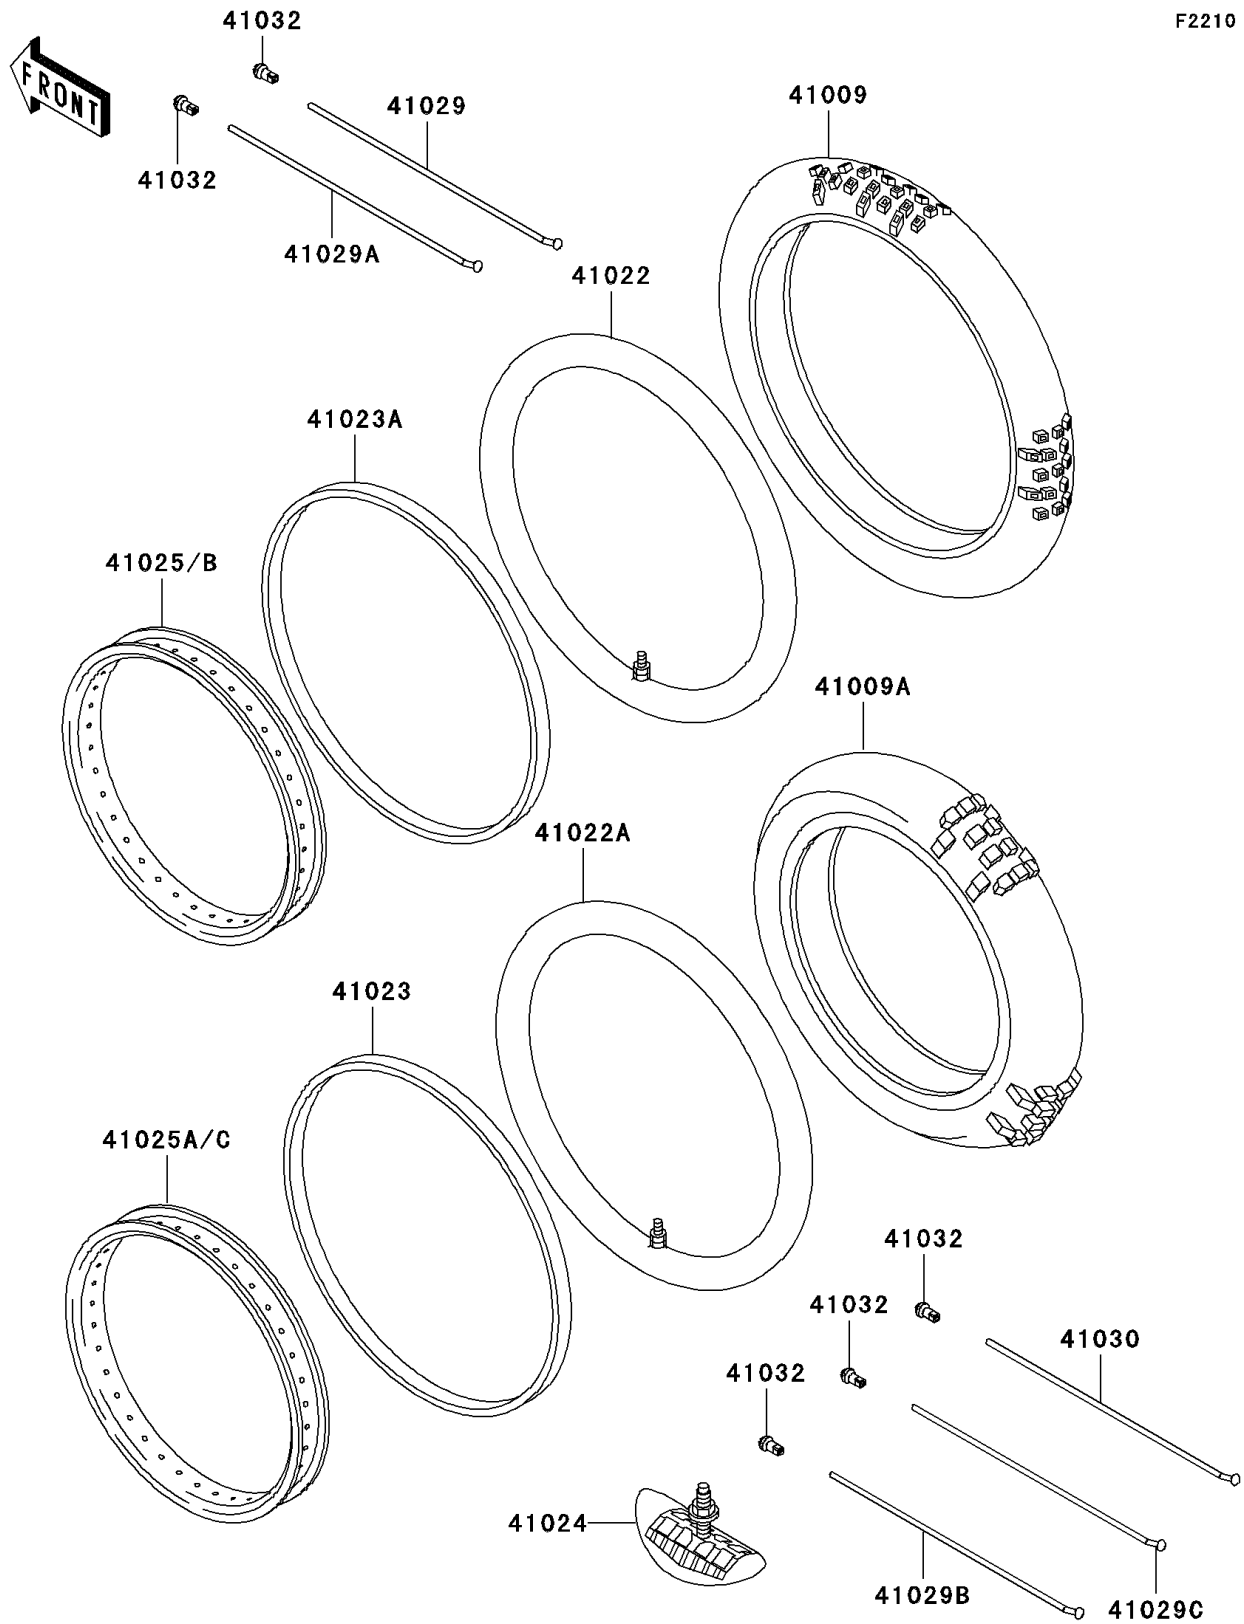

2000 KX60 PARTS DIAGRAM

Wheels/Tires

F2210

2000 KX60 PARTS LIST

Wheels/Tires

ITEM NAME	PART NUMBER	QUANTITY
TIRE,FR,60/100-14 30M,K490(D) (Ref # 41009)	41009-1057	1
TIRE,RR,80/100-12 41M,K695(D) (Ref # 41009A)	41009-1058	1
TUBE-TIRE,60/100-14(D) (Ref # 41022)	41022-1114	1
TUBE-TIRE,80/100-12(D) (Ref # 41022A)	41022-1115	1
BAND-RIM,80/100-12(D) (Ref # 41023)	41023-1066	1
BAND-RIM,80/100-14(D) (Ref # 41023A)	41023-1068	1
STOPPER-RIM,1.60-M(DUNLOP) (Ref # 41024)	41024-010	1
RIM,FR,1.40X14 (Ref # 41025)	41025-1070	1
RIM,RR,1.60X12 (Ref # 41025A)	41025-1071	1
RIM,FR,1.40X14 UT-02 (Ref # 41025B)	41025-1082	1
RIM,RR,1.60X12 UT-03 (Ref # 41025C)	41025-1083	1
SPOKE-INNER,FR,144MMX118D (Ref # 41029)	41029-1067	1
SPOKE-INNER,FR,133.5MMX97D (Ref # 41029A)	41029-1068	1
SPOKE-INNER,RR,129MMX124D (Ref # 41029B)	41029-1069	1
SPOKE-INNER,RR,113.5MMX98D (Ref # 41029C)	41029-1070	1
SPOKE-OUTER,RR,126MMX124D (Ref # 41030)	41030-1060	1
NIPPLE-SPOKE (Ref # 41032)	41032-1055	1