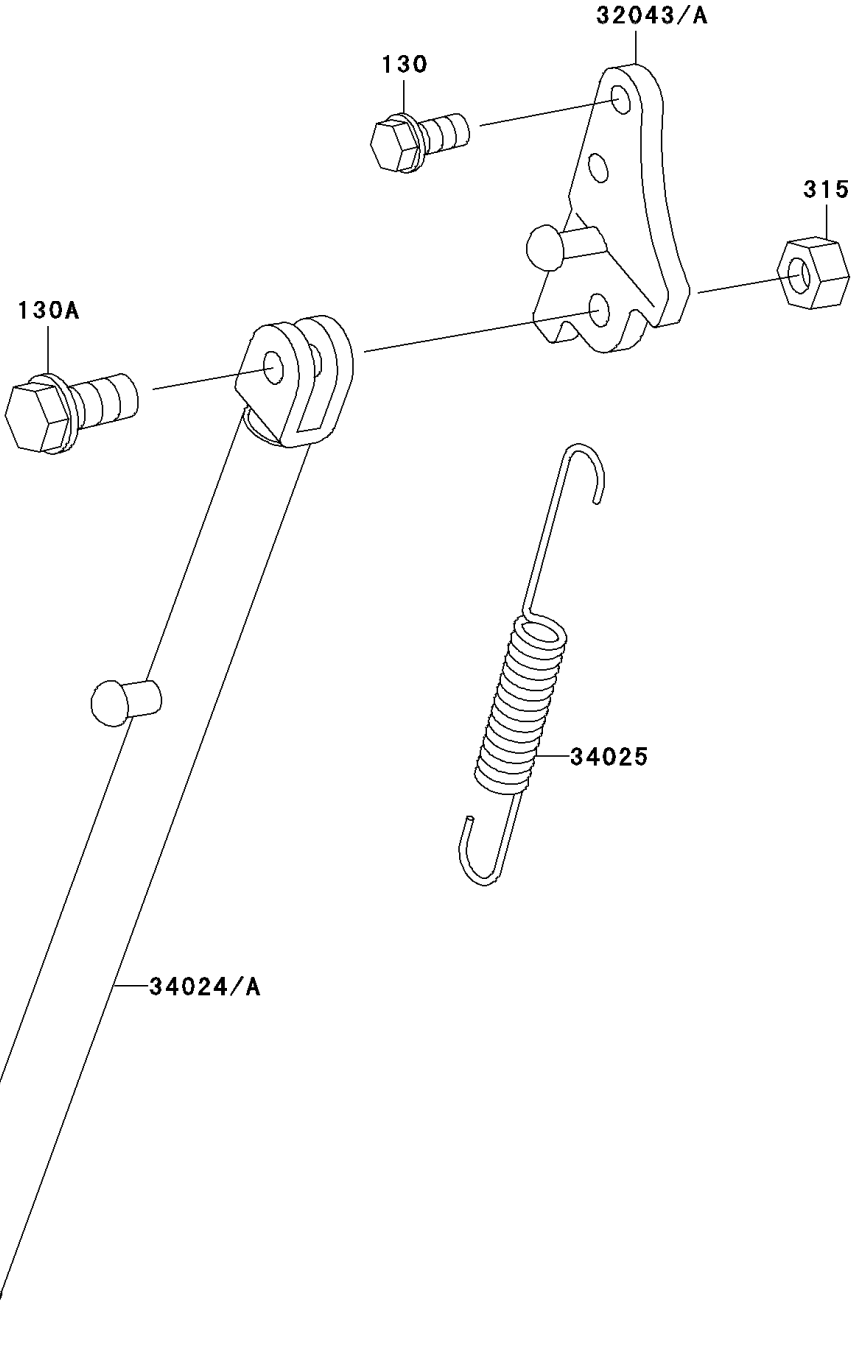

2003 KX60 PARTS DIAGRAM

Stand(s)

F2190

2003 KX60 PARTS LIST

Stand(s)

ITEM NAME	PART NUMBER	QUANTITY
BOLT-FLANGED,8X12 (Ref # 130)	130G0812	1
BOLT-FLANGED,10X30 (Ref # 130A)	130V1030	1
NUT-HEX-FINE,10MM,BLACK (Ref # 315)	315C1000	1
BRACKET-STAND,SIDE,G.GRAY (Ref # 32043A)	32043-1483-GD	1
STAND-SIDE,G.GRAY (Ref # 34024A)	34024-1405-GD	1
SPRING,STAND (Ref # 34025)	34025-005	1