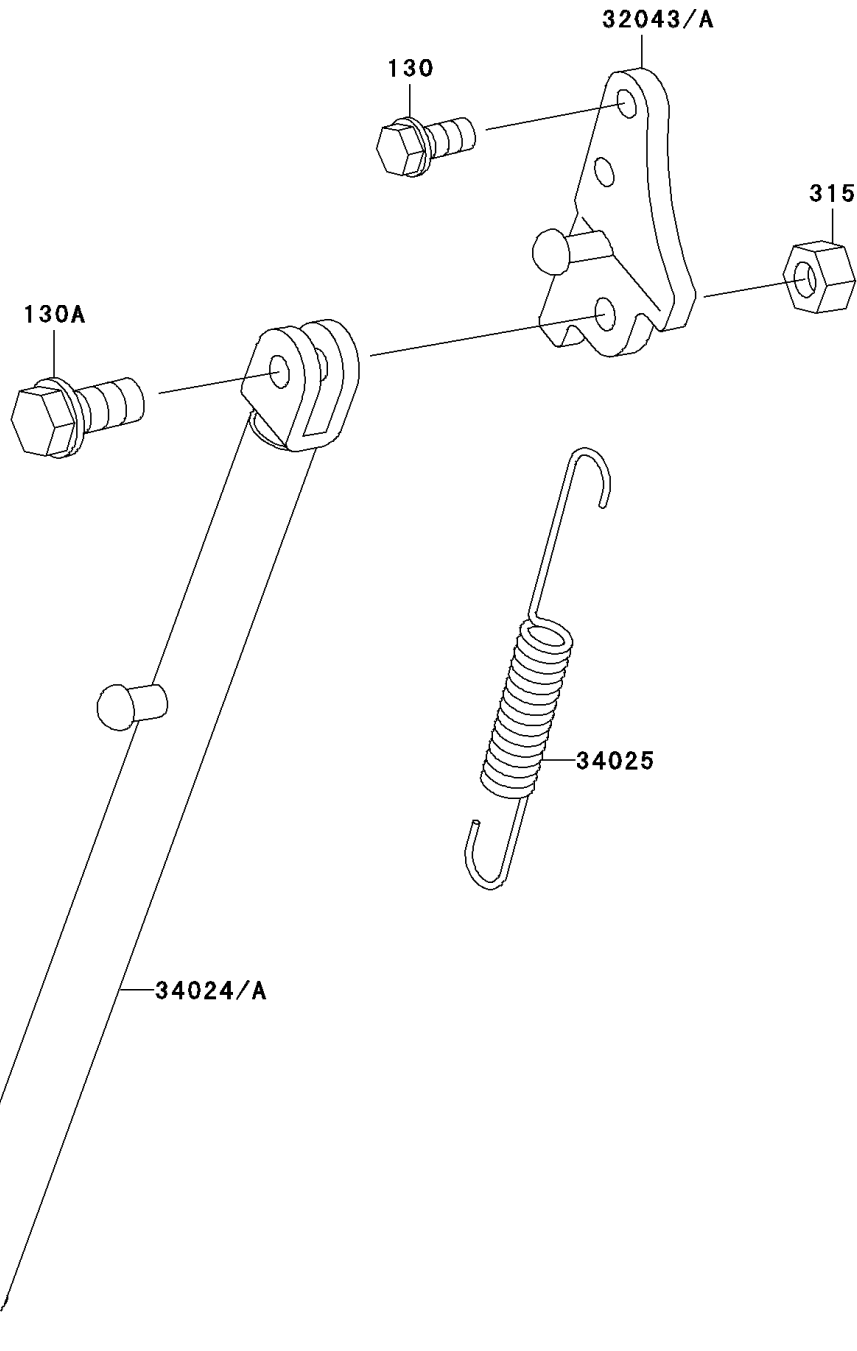

2001 KX60 PARTS DIAGRAM

Stand(s)

F2190

2001 KX60 PARTS LIST

Stand(s)

ITEM NAME	PART NUMBER	QUANTITY
BOLT-FLANGED,8X12 (Ref # 130)	130G0812	2
BOLT-FLANGED,10X30 (Ref # 130A)	130V1030	1
NUT-HEX-FINE,10MM,BLACK (Ref # 315)	315C1000	1
BRACKET-STAND,SIDE (Ref # 32043)	32043-1312	1
STAND-SIDE (Ref # 34024)	34024-1233	1
SPRING,STAND (Ref # 34025)	34025-005	1