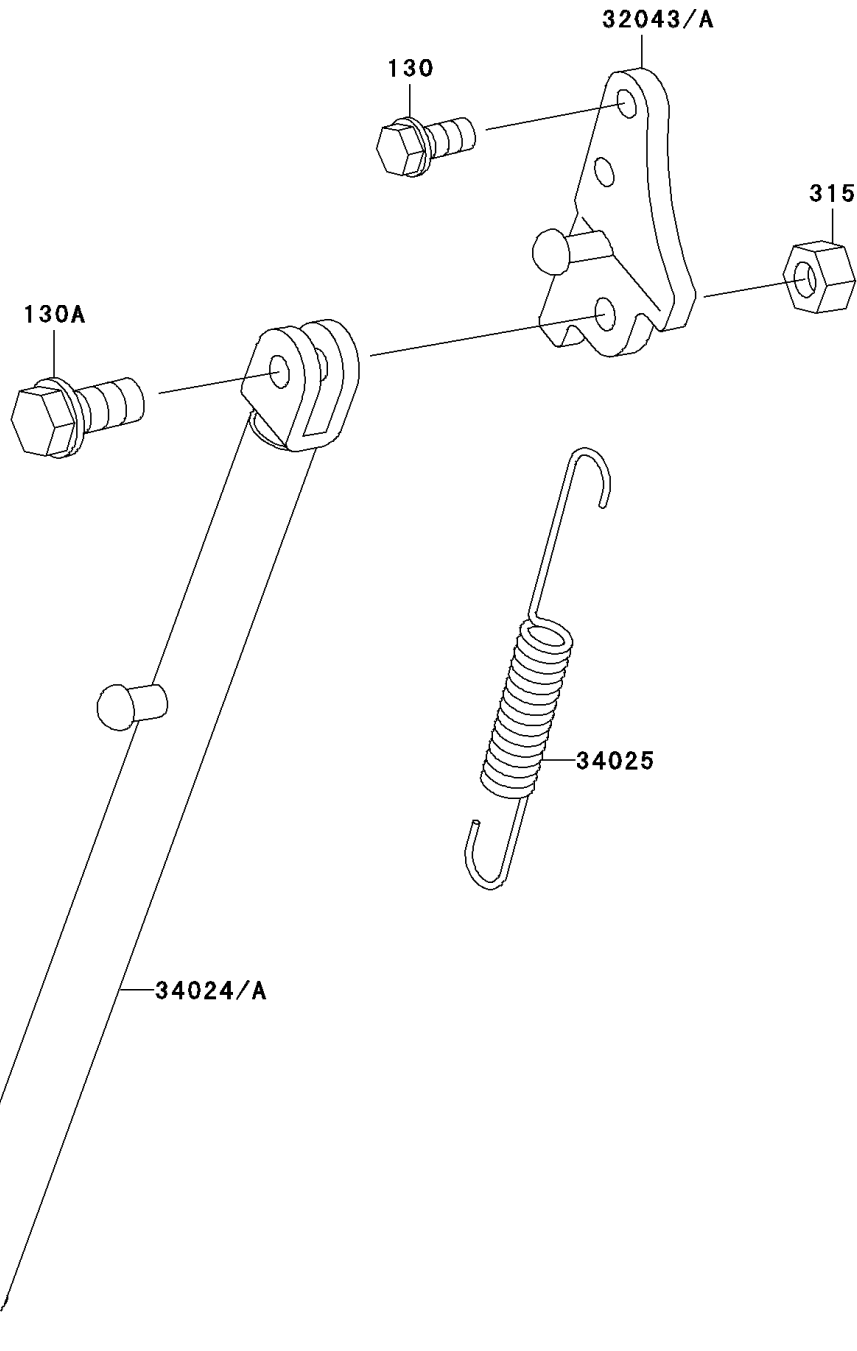

2000 KX60 PARTS DIAGRAM

Stand(s)

F2190

2000 KX60 PARTS LIST

Stand(s)

ITEM NAME	PART NUMBER	QUANTITY
BOLT-FLANGED,8X12 (Ref # 130)	130G0812	2
BOLT-FLANGED,10X30 (Ref # 130A)	130V1030	1
NUT-HEX-FINE,10MM,BLACK (Ref # 315)	315C1000	1
BRACKET-STAND,SIDE (Ref # 32043)	32043-1312	1
STAND-SIDE (Ref # 34024)	34024-1233	1
SPRING,STAND (Ref # 34025)	34025-005	1