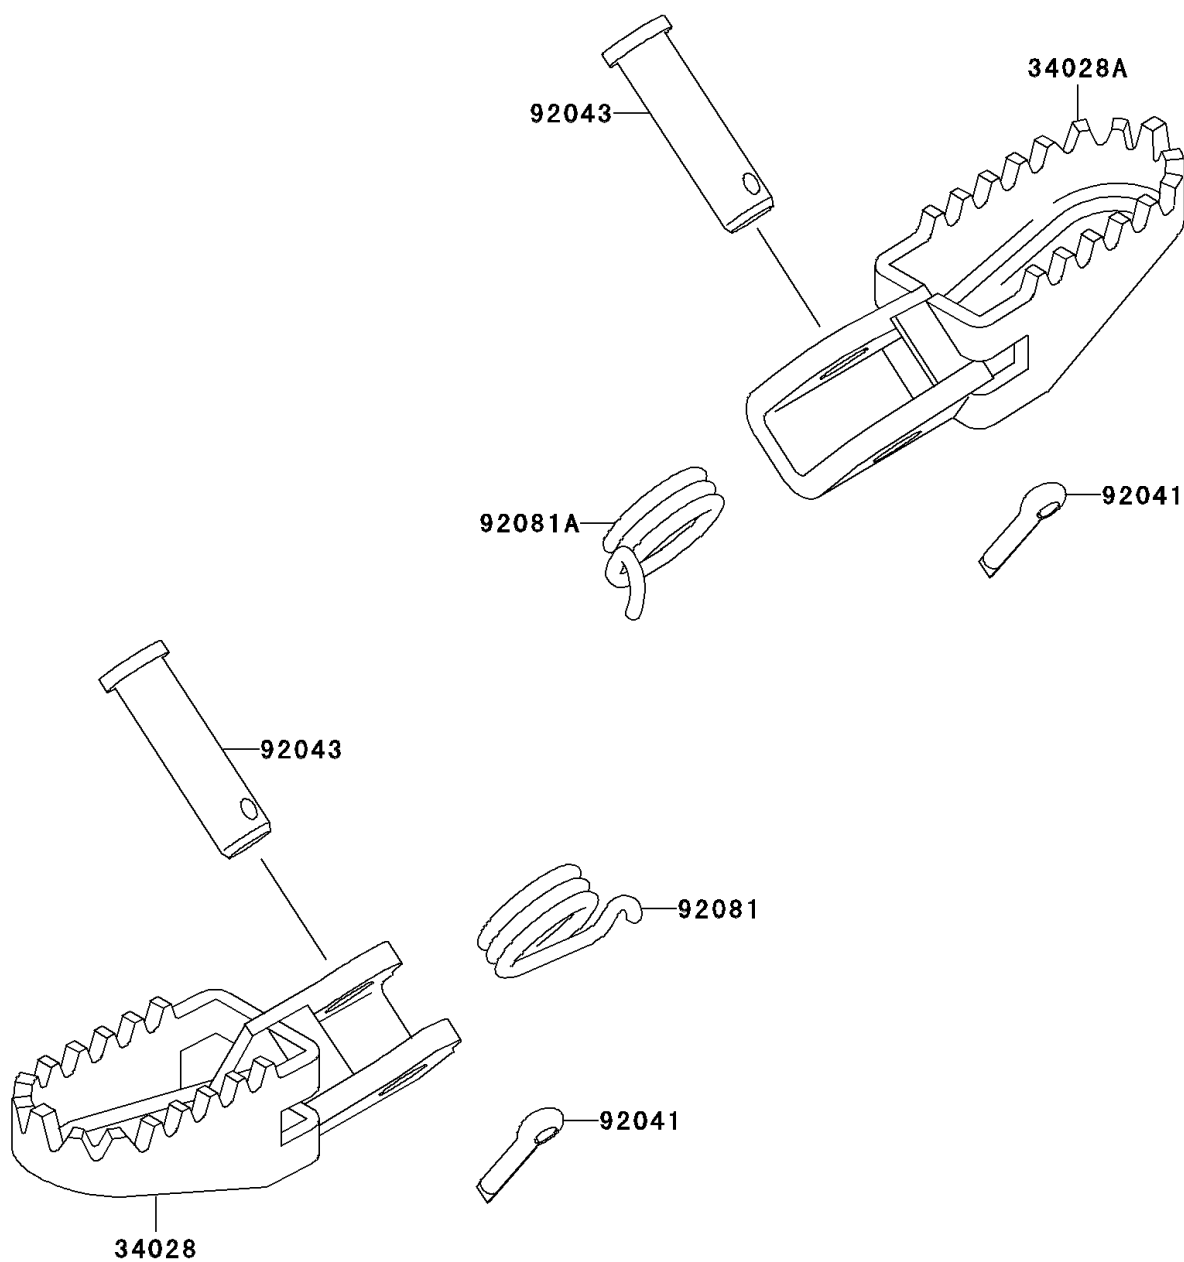

2003 KX60 PARTS DIAGRAM

Footrests

F2160

2003 KX60 PARTS LIST

Footrests

ITEM NAME	PART NUMBER	QUANTITY
STEP,LH (Ref # 34028)	34028-1237	1
STEP,RH (Ref # 34028A)	34028-1238	1
COTTER,2.5X15 (Ref # 92041)	92041-1051	1
PIN,8X32 (Ref # 92043)	92043-1143	1
SPRING,FOOTREST,LH (Ref # 92081)	92081-1491	1
SPRING,FOOTREST,RH (Ref # 92081A)	92081-1543	1