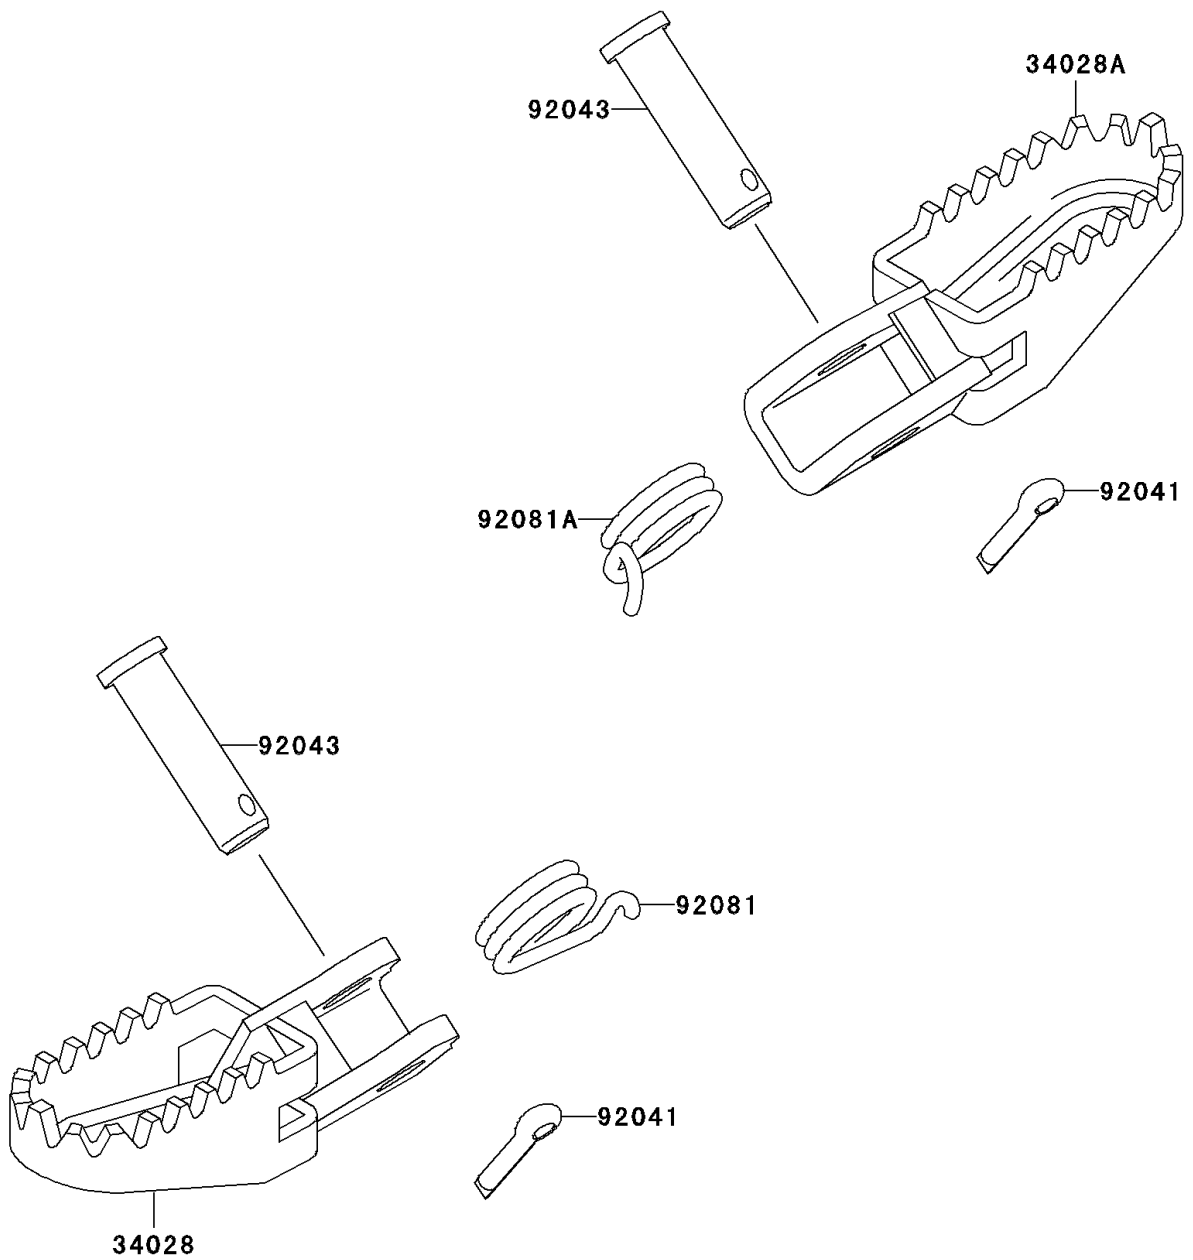

2001 KX60 PARTS DIAGRAM

Footrests

F2160

2001 KX60 PARTS LIST

Footrests

| ITEM NAME | PART NUMBER | QUANTITY |
|-----------------------------------|-------------|----------|
| STEP,LH (Ref # 34028) | 34028-1237 | 1 |
| STEP,RH (Ref # 34028A) | 34028-1238 | 1 |
| COTTER,2.5X15 (Ref # 92041) | 92041-1051 | 2 |
| PIN,8X32 (Ref # 92043) | 92043-1143 | 2 |
| SPRING,FOOTREST,LH (Ref # 92081) | 92081-1491 | 1 |
| SPRING,FOOTREST,RH (Ref # 92081A) | 92081-1543 | 1 |