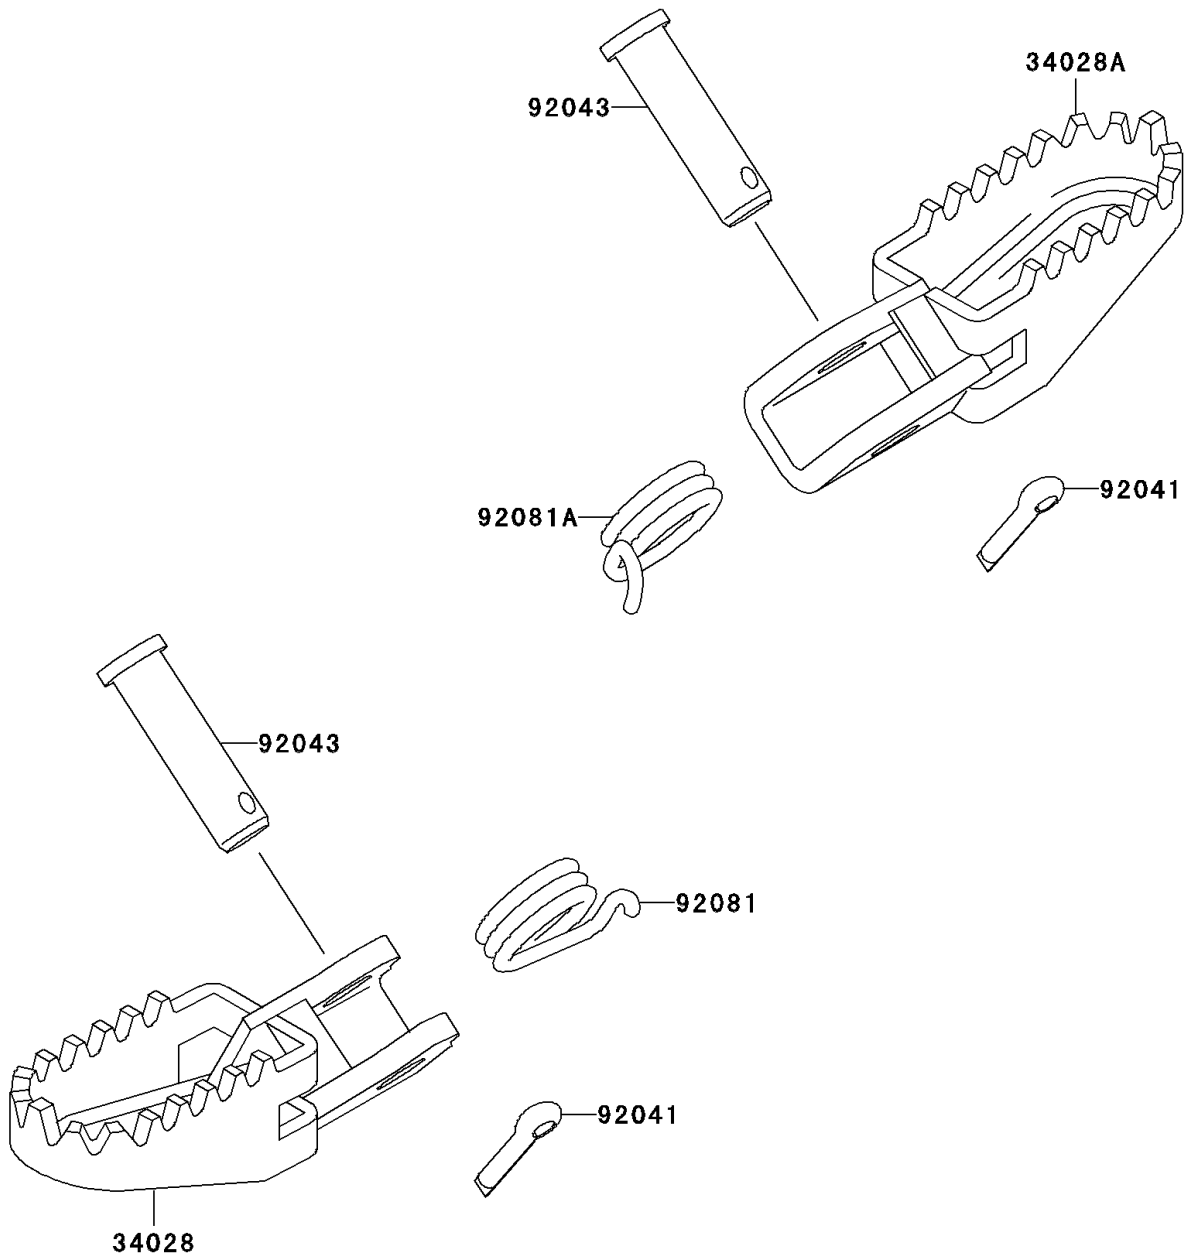

2000 KX60 PARTS DIAGRAM

Footrests

F2160

2000 KX60 PARTS LIST

Footrests

ITEM NAME	PART NUMBER	QUANTITY
STEP,LH (Ref # 34028)	34028-1237	1
STEP,RH (Ref # 34028A)	34028-1238	1
COTTER,2.5X15 (Ref # 92041)	92041-1051	2
PIN,8X32 (Ref # 92043)	92043-1143	2
SPRING,FOOTREST,LH (Ref # 92081)	92081-1491	1
SPRING,FOOTREST,RH (Ref # 92081A)	92081-1543	1