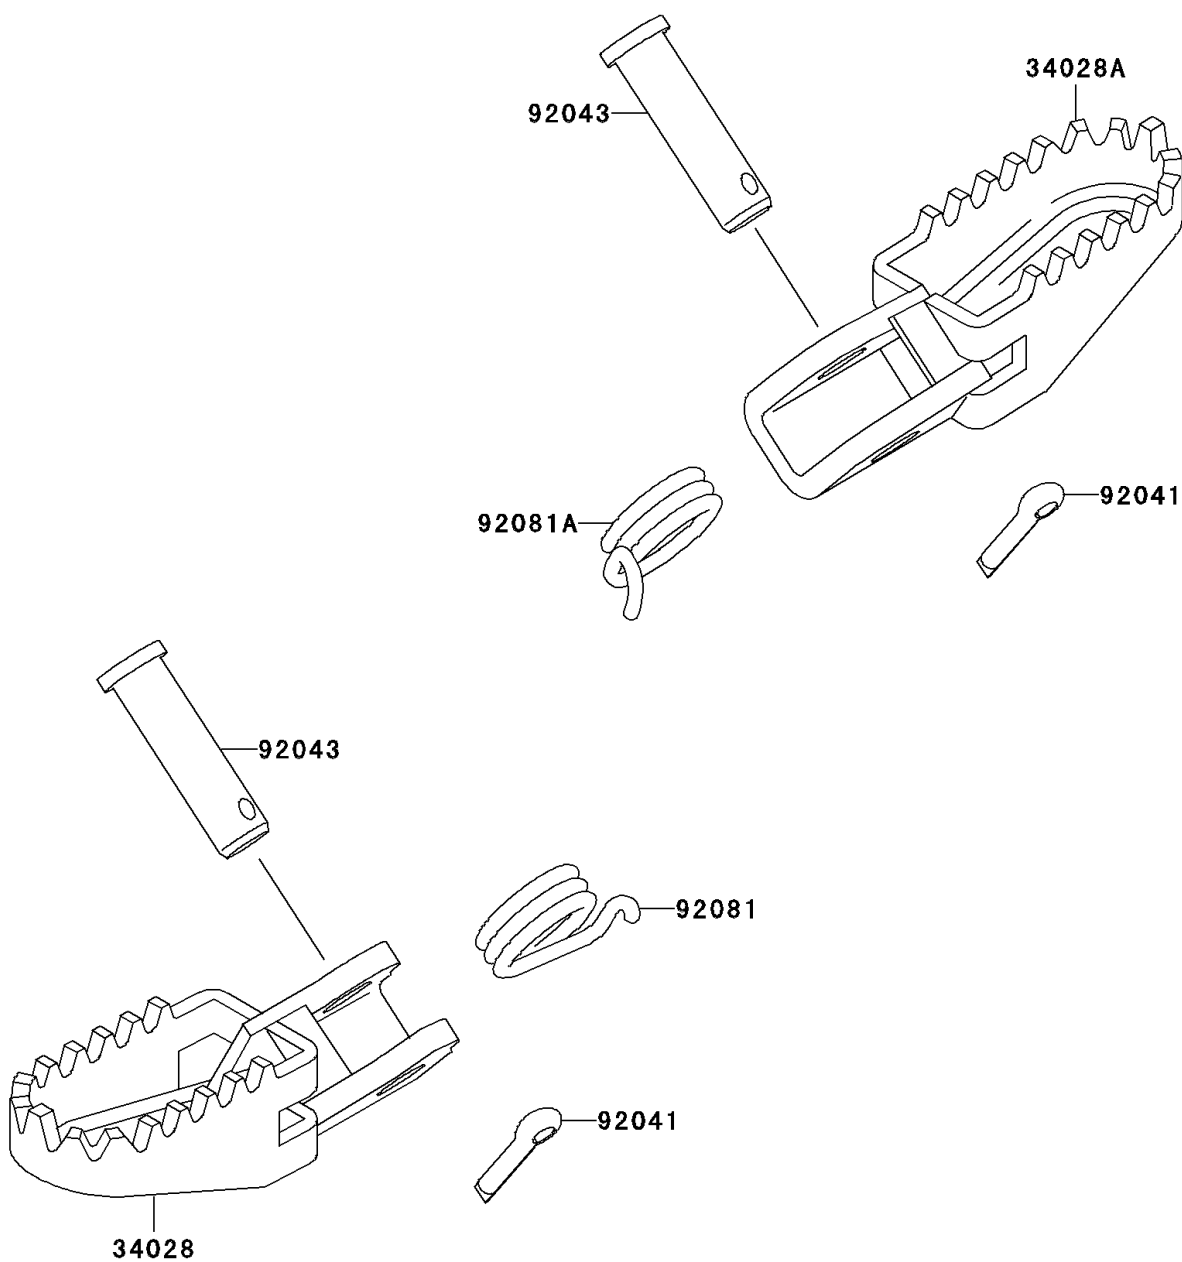

2000 KX60 PARTS DIAGRAM

Footrests

F2160

2000 KX60 PARTS LIST

Footrests

ITEM NAME	PART NUMBER	QUANTITY
STEP,LH (Ref # 34028)	34028-1237	1
STEP,RH (Ref # 34028A)	34028-1238	1
COTTER,2.5X15 (Ref # 92041)	92041-1051	1
PIN,8X32 (Ref # 92043)	92043-1143	1
SPRING,FOOTREST,LH (Ref # 92081)	92081-1491	1
SPRING,FOOTREST,RH (Ref # 92081A)	92081-1543	1