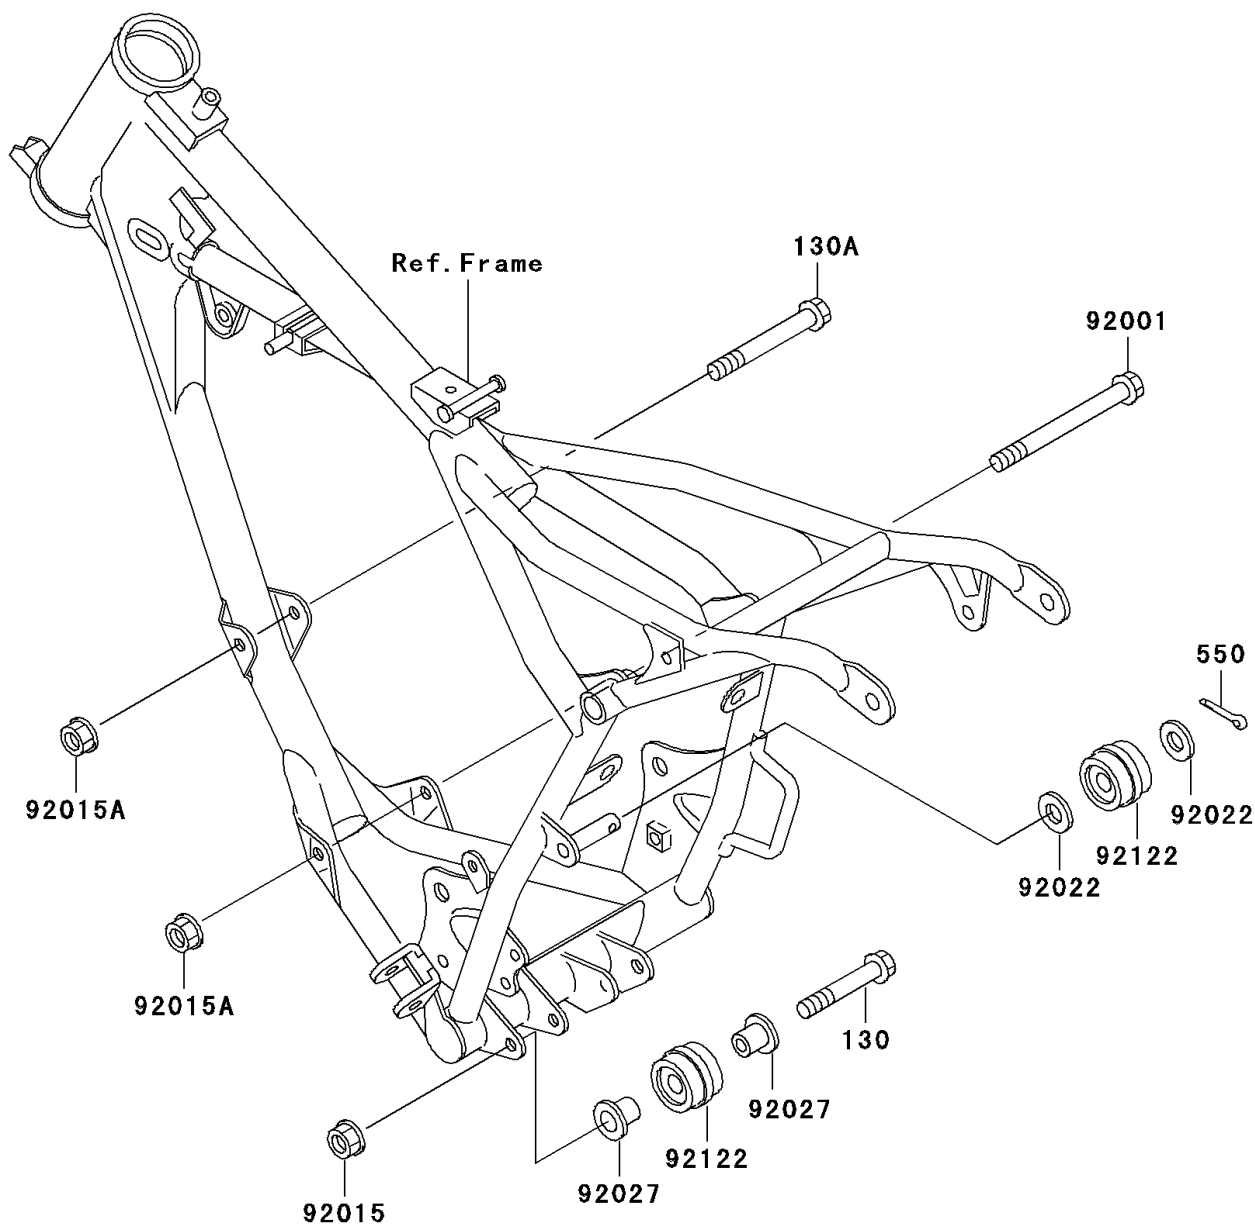

2003 KX60 PARTS DIAGRAM

Engine Mount

F2122

2003 KX60 PARTS LIST

Engine Mount

ITEM NAME	PART NUMBER	QUANTITY
BOLT-FLANGED,6X40 (Ref # 130)	130G0640	1
BOLT-FLANGED,8X60 (Ref # 130A)	130G0860	1
PIN-COTTER,2.5X18 (Ref # 550)	550D2518	1
BOLT,8X105 (Ref # 92001)	92001-1367	1
NUT,FLANGED,6MM (Ref # 92015)	92015-1078	1
NUT,8MM (Ref # 92015A)	92015-1143	1
WASHER,10.5X20X1 (Ref # 92022)	92022-239	1
COLLAR (Ref # 92027)	92027-1183	1
ROLLER,CHAIN GUIDE (Ref # 92122)	92122-1030	1