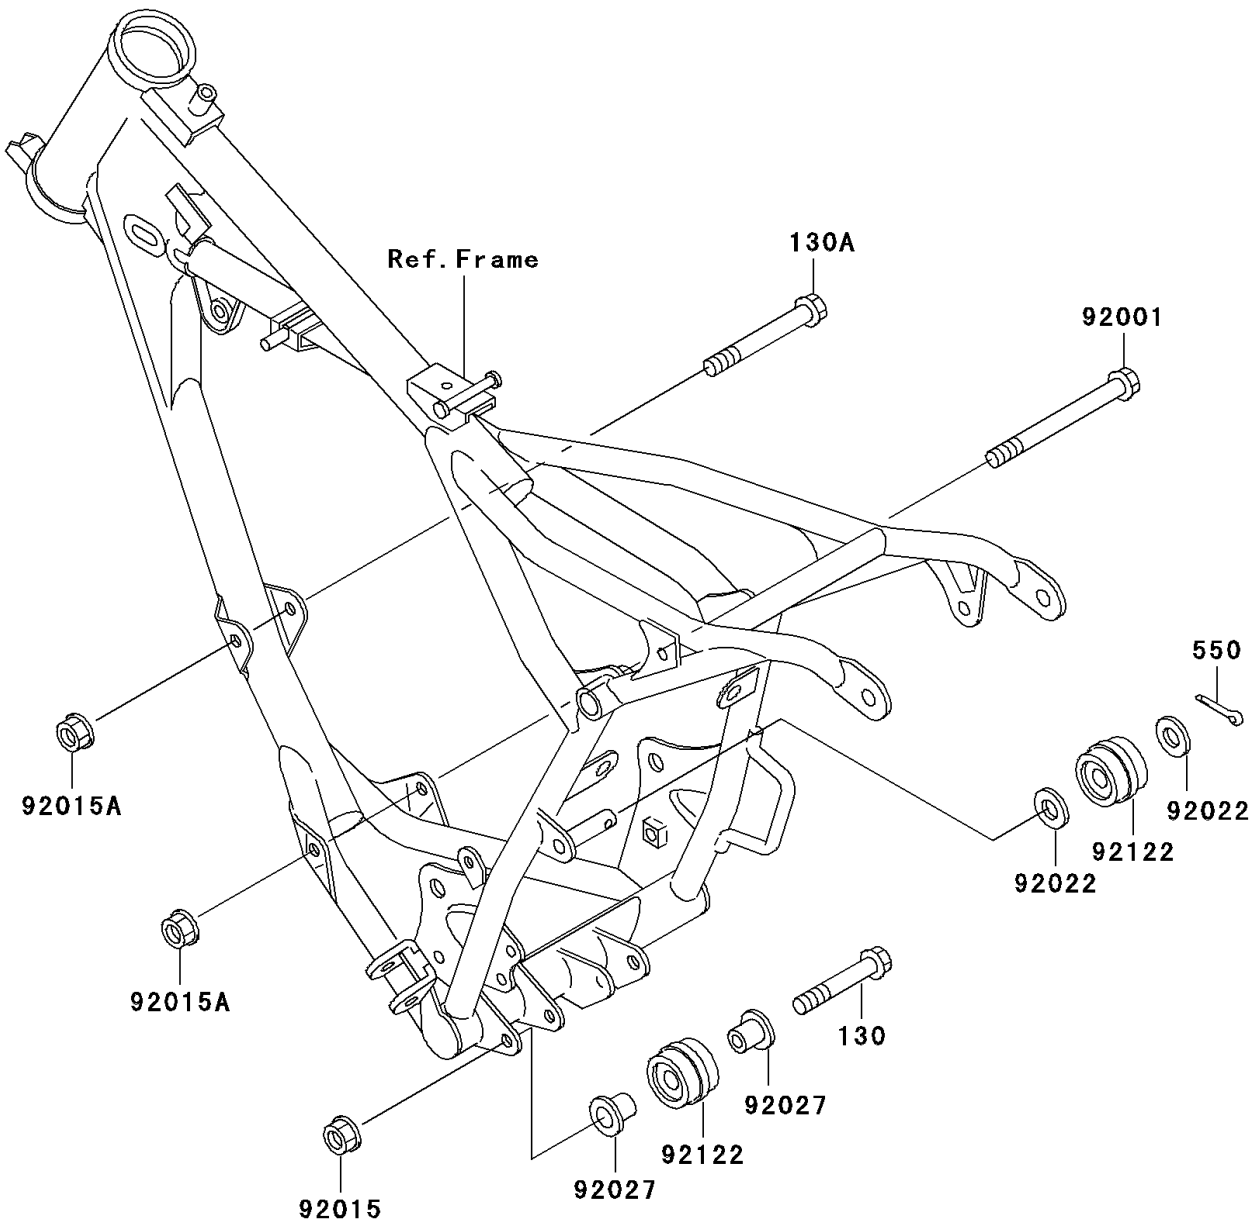

2001 KX60 PARTS DIAGRAM

Engine Mount

F2122

2001 KX60 PARTS LIST

Engine Mount

| ITEM NAME | PART NUMBER | QUANTITY |
|----------------------------------|-------------|----------|
| BOLT-FLANGED,6X40 (Ref # 130) | 130G0640 | 1 |
| BOLT-FLANGED,8X60 (Ref # 130A) | 130G0860 | 1 |
| PIN-COTTER,2.5X18 (Ref # 550) | 550D2518 | 1 |
| BOLT,8X105 (Ref # 92001) | 92001-1367 | 1 |
| NUT,FLANGED,6MM (Ref # 92015) | 92015-1078 | 1 |
| NUT,8MM (Ref # 92015A) | 92015-1143 | 2 |
| WASHER,10.5X20X1 (Ref # 92022) | 92022-239 | 2 |
| COLLAR (Ref # 92027) | 92027-1183 | 2 |
| ROLLER,CHAIN GUIDE (Ref # 92122) | 92122-1030 | 2 |