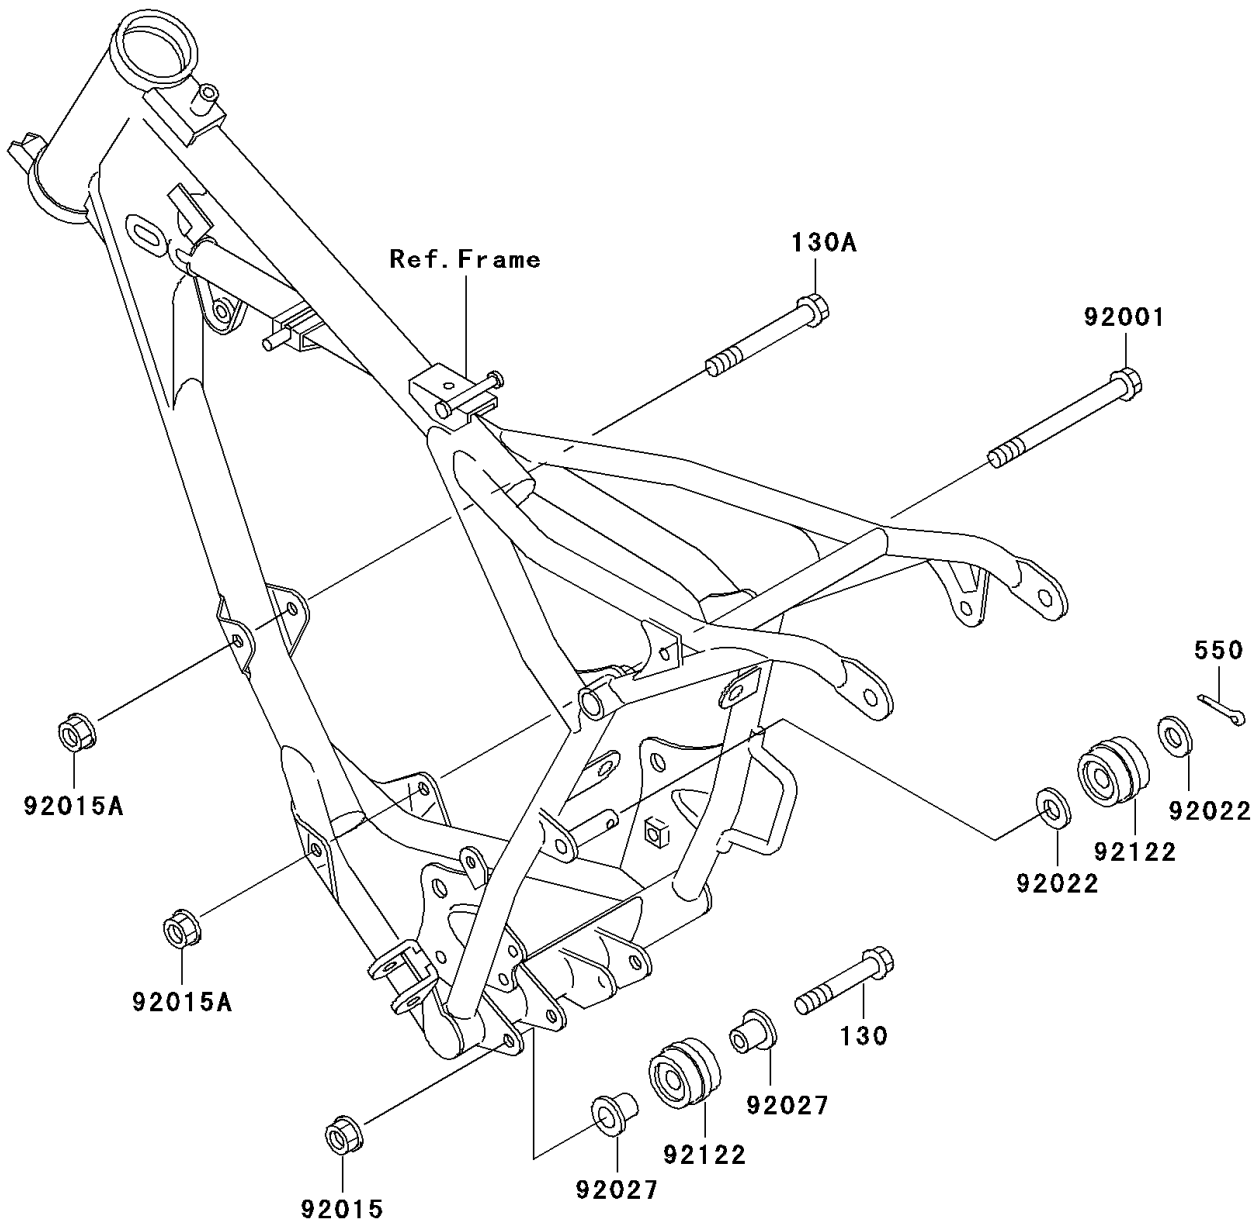

2000 KX60 PARTS DIAGRAM

Engine Mount

F2122

2000 KX60 PARTS LIST

Engine Mount

ITEM NAME	PART NUMBER	QUANTITY
BOLT-FLANGED,6X40 (Ref # 130)	130G0640	1
BOLT-FLANGED,8X60 (Ref # 130A)	130G0860	1
PIN-COTTER,2.5X18 (Ref # 550)	550D2518	1
BOLT,8X105 (Ref # 92001)	92001-1367	1
NUT,FLANGED,6MM (Ref # 92015)	92015-1078	1
NUT,8MM (Ref # 92015A)	92015-1143	1
WASHER,10.5X20X1 (Ref # 92022)	92022-239	1
COLLAR (Ref # 92027)	92027-1183	1
ROLLER,CHAIN GUIDE (Ref # 92122)	92122-1030	1