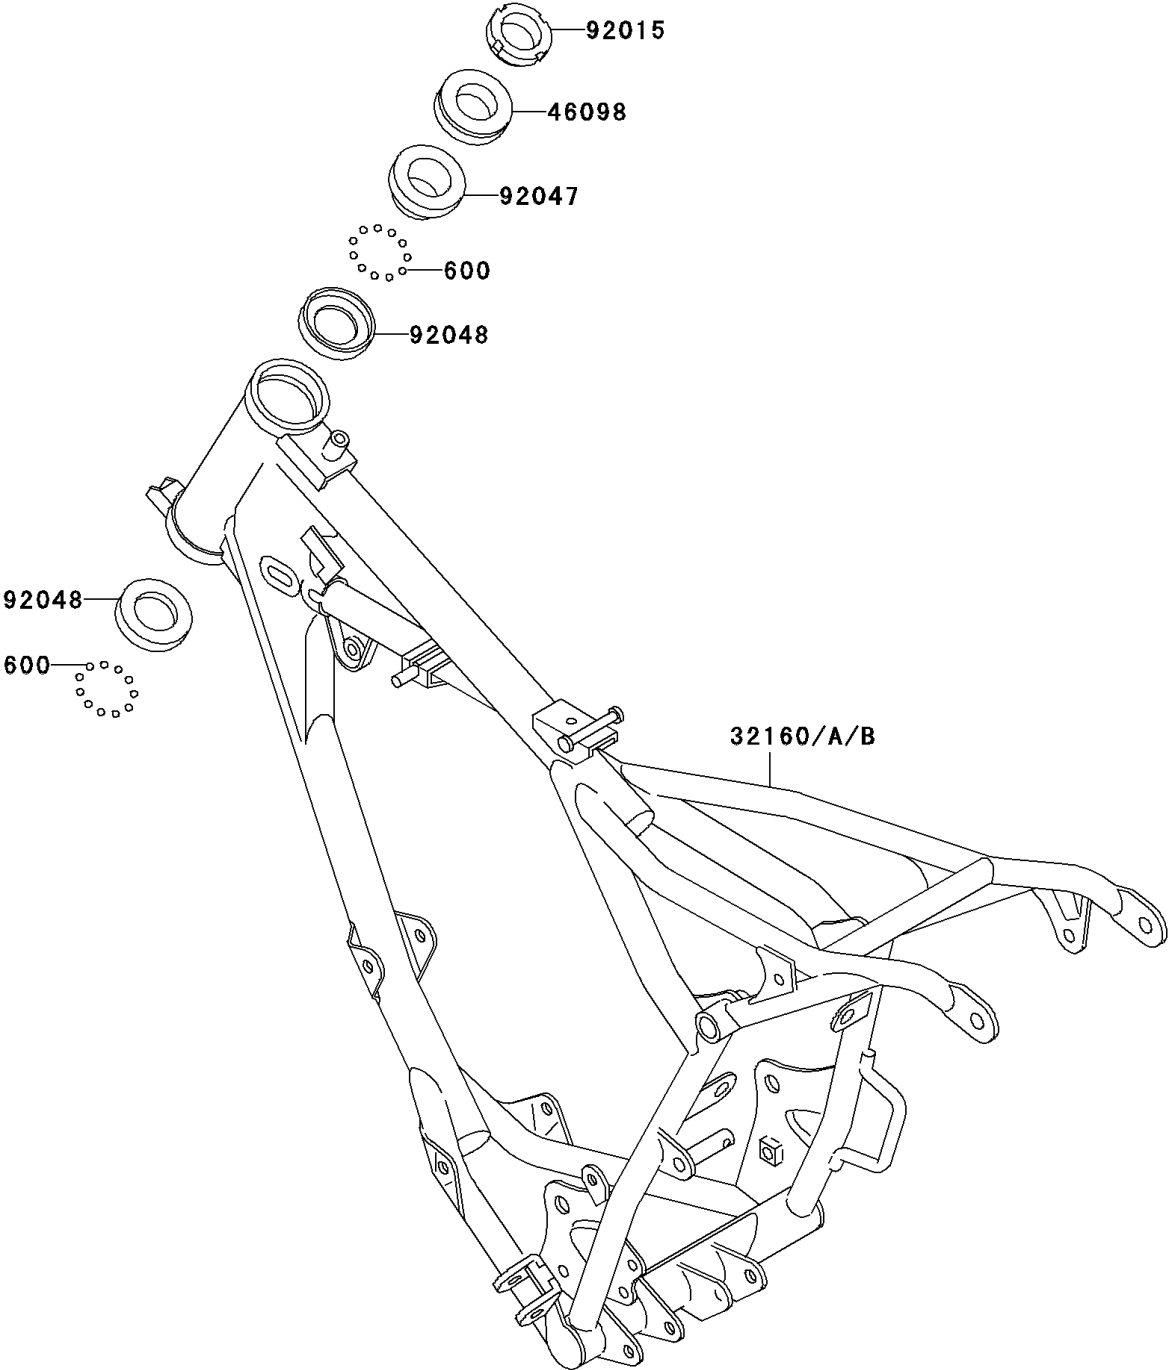

2003 KX60 PARTS DIAGRAM

Frame

F2120

2003 KX60 PARTS LIST

Frame

ITEM NAME	PART NUMBER	QUANTITY
BALL-STEEL,3/16" (Ref # 600)	600A0600	1
FRAME-COMP,G.GRAY (Ref # 32160B)	32160-1805-GD	1
CAP,STEERING STEM (Ref # 46098)	46098-018	1
NUT,STEERING LOCK,25MM (Ref # 92015)	92015-1222	1
CONE,STEERING STEM BEARING (Ref # 92047)	92047-014	1
RACE,STEERING STEM BEARING (Ref # 92048)	92048-009	1