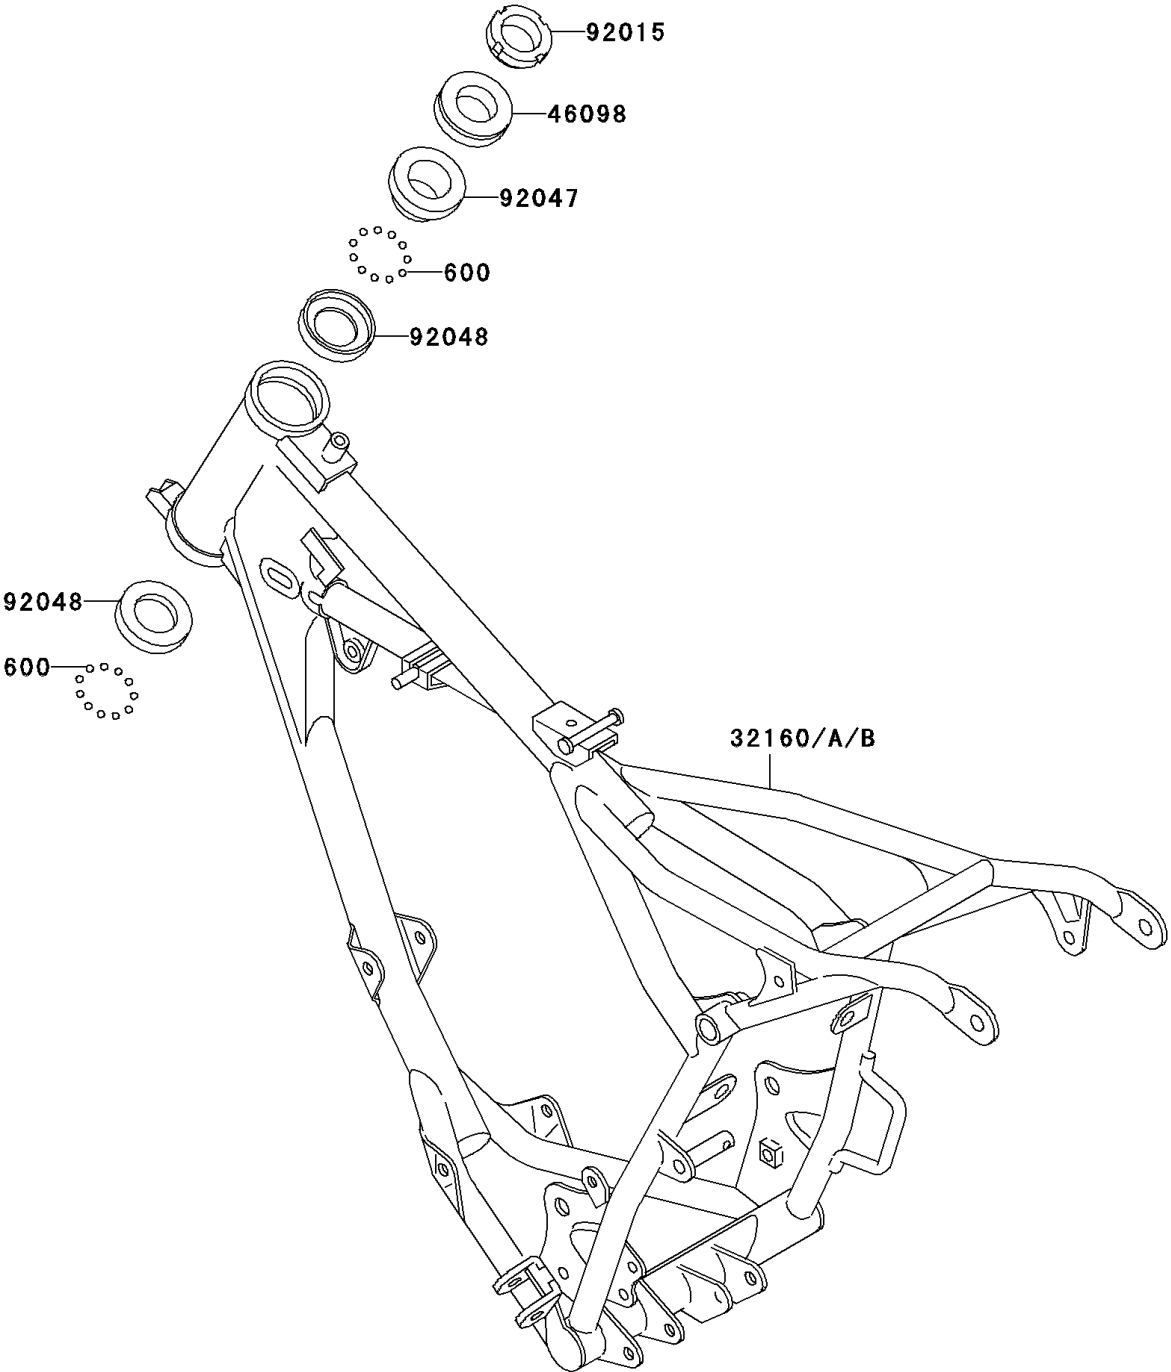

2001 KX60 PARTS DIAGRAM

Frame

F2120

2001 KX60 PARTS LIST

Frame

ITEM NAME	PART NUMBER	QUANTITY
BALL-STEEL,3/16" (Ref # 600)	600A0600	1
FRAME-COMP (Ref # 32160)	32160-1053	1
CAP,STEERING STEM (Ref # 46098)	46098-018	1
NUT,STEERING LOCK,25MM (Ref # 92015)	92015-1222	1
CONE,STEERING STEM BEARING (Ref # 92047)	92047-014	1
RACE,STEERING STEM BEARING (Ref # 92048)	92048-009	1