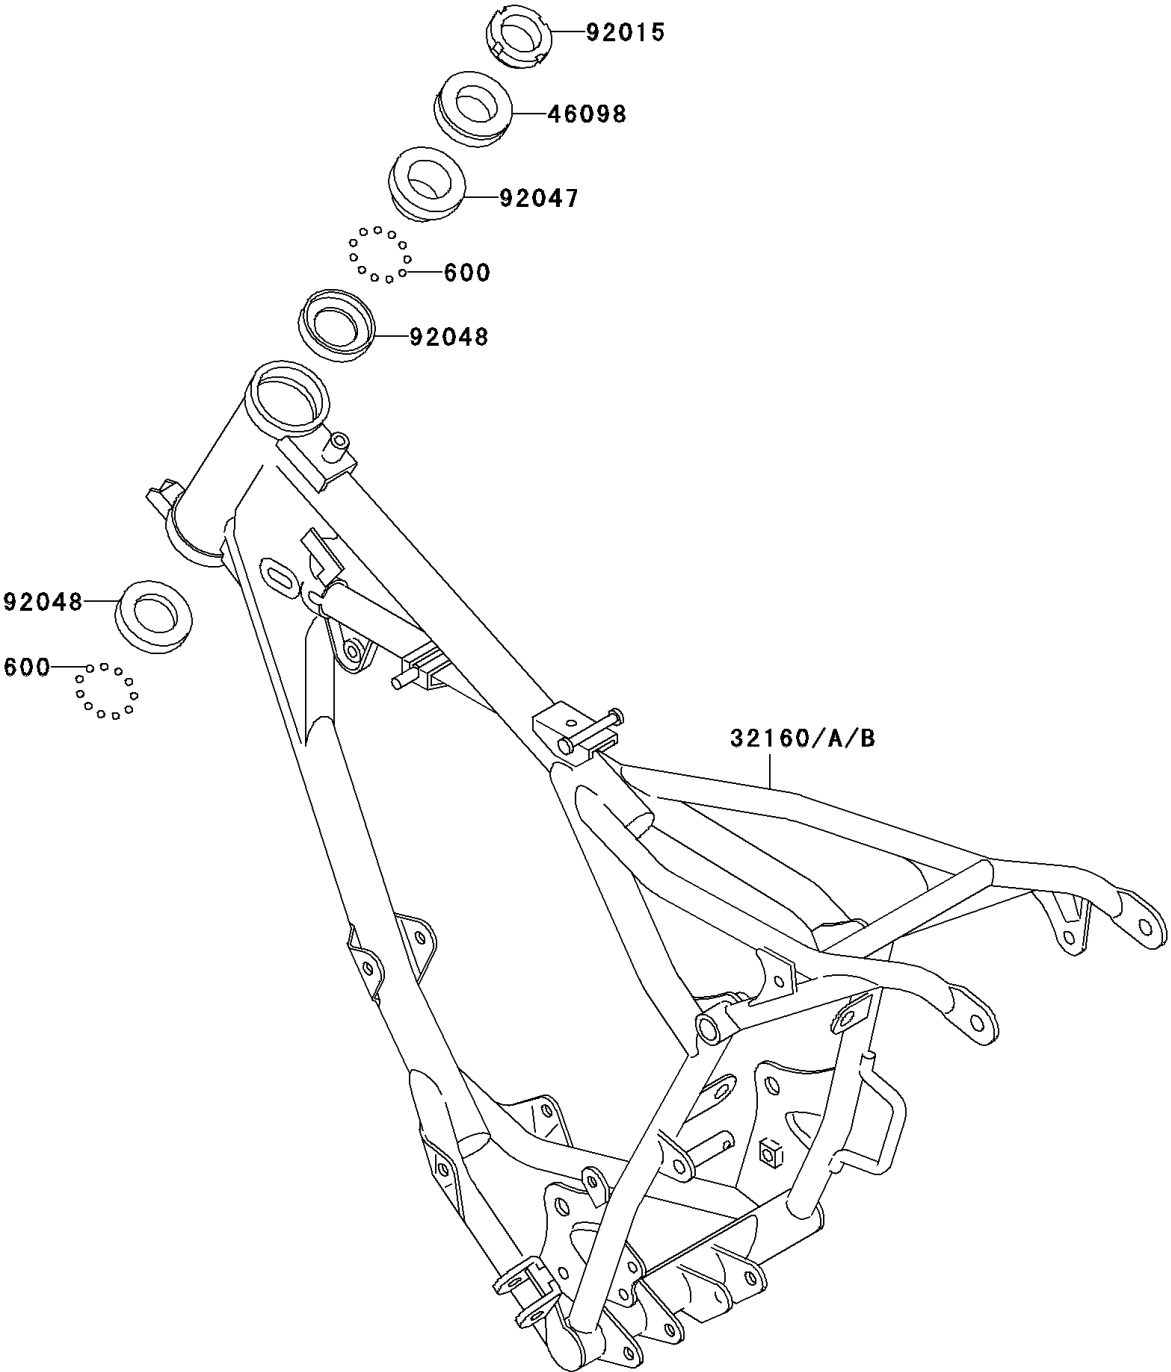

2000 KX60 PARTS DIAGRAM

Frame

F2120

2000 KX60 PARTS LIST

Frame

ITEM NAME	PART NUMBER	QUANTITY
BALL-STEEL,3/16" (Ref # 600)	600A0600	1
FRAME-COMP (Ref # 32160)	32160-1053	1
CAP,STEERING STEM (Ref # 46098)	46098-018	1
NUT,STEERING LOCK,25MM (Ref # 92015)	92015-1222	1
CONE,STEERING STEM BEARING (Ref # 92047)	92047-014	1
RACE,STEERING STEM BEARING (Ref # 92048)	92048-009	1