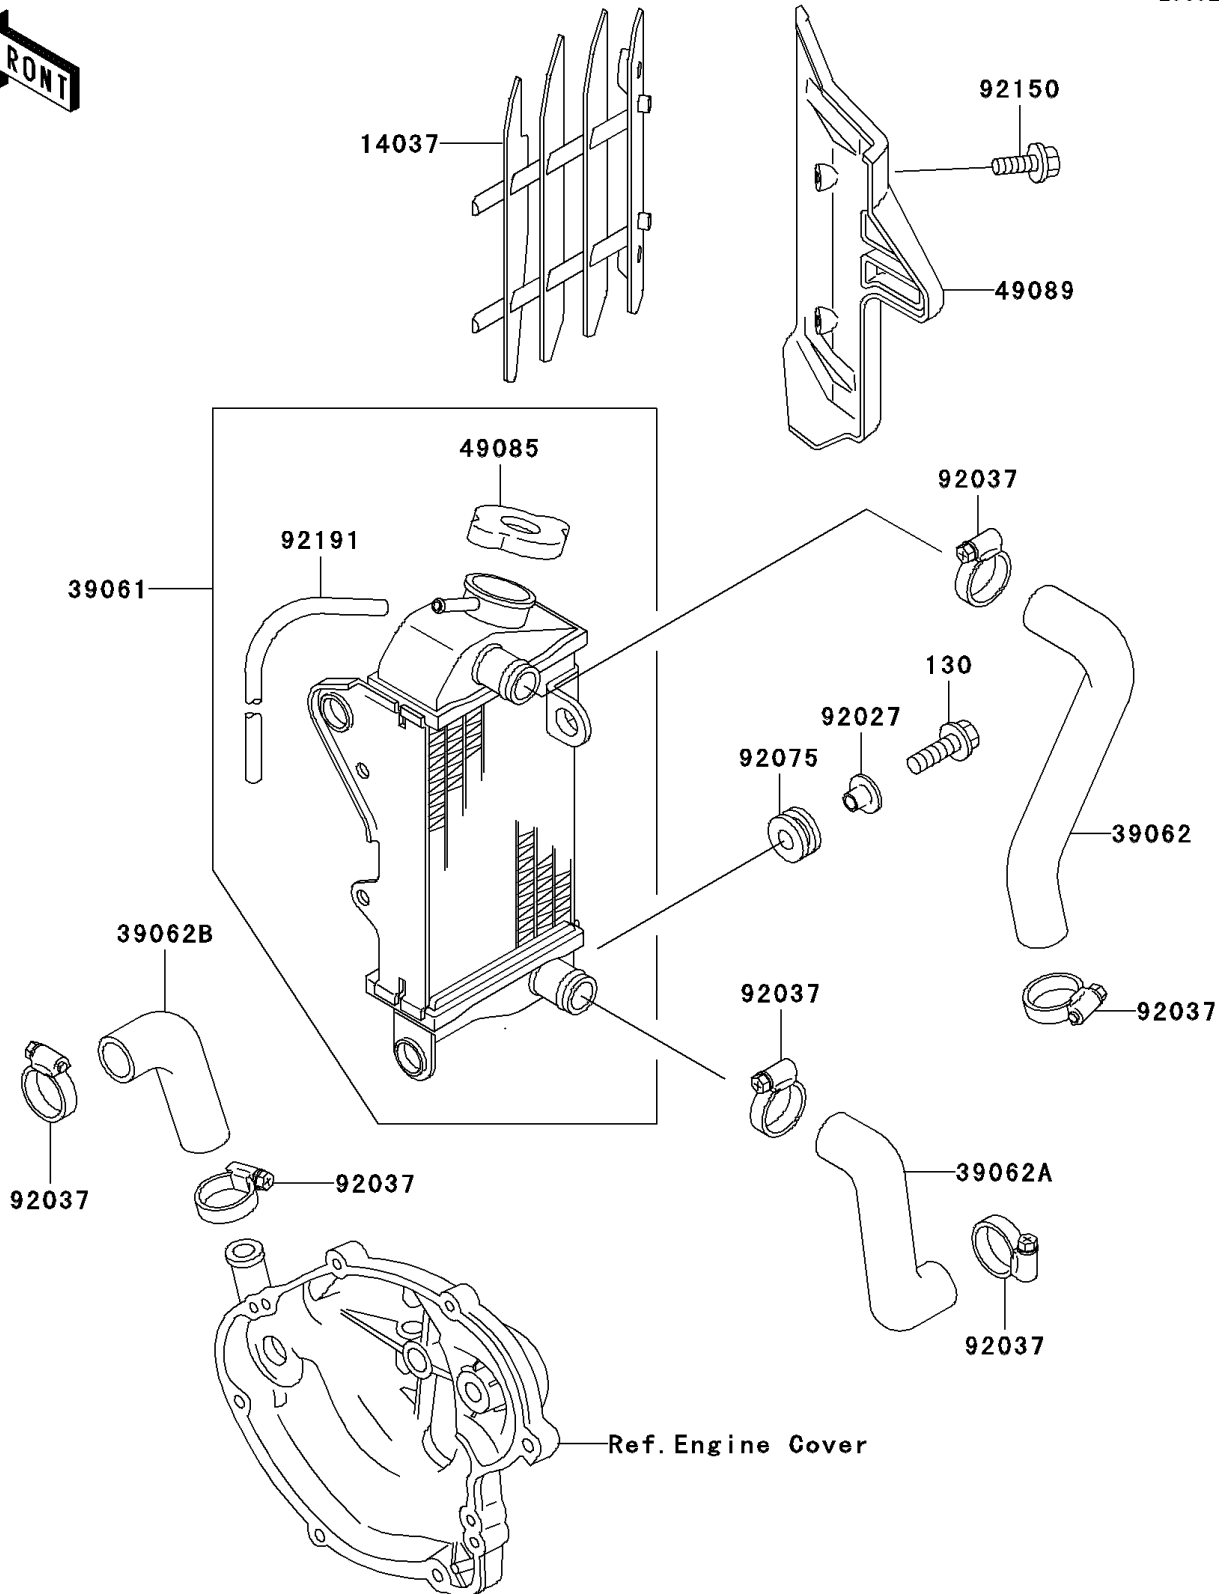

## 2003 KX60 PARTS DIAGRAM

Radiator

E3032

## 2003 KX60 PARTS LIST

Radiator

ITEM NAME	PART NUMBER	QUANTITY
BOLT-FLANGED,6X16 (Ref # 130)	130G0616	1
SCREEN,RH,WHITE (Ref # 14037)	14037-1274-RZ	1
RADIATOR-ASSY (Ref # 39061)	39061-1238	1
HOSE-COOLING,RADIATOR,UPP (Ref # 39062)	39062-1076	1
HOSE-COOLING,RADIATOR,LWR (Ref # 39062A)	39062-1077	1
HOSE-COOLING (Ref # 39062B)	39062-1078	1
CAP-ASSY-PRESSURE,P1.1 (Ref # 49085)	49085-1070	1
SHROUD-ENGINE,RH,L.GREEN (Ref # 49089)	49089-1056-6W	1
COLLAR,L=9.6 (Ref # 92027)	92027-1045	1
CLAMP,COOLING HOSE (Ref # 92037)	92037-1589	1
DAMPER (Ref # 92075)	92075-1185	1
BOLT,FLANGED,6X16 (Ref # 92150)	92150-1506	1
TUBE,6X9X700 (Ref # 92191)	92191-1211	1