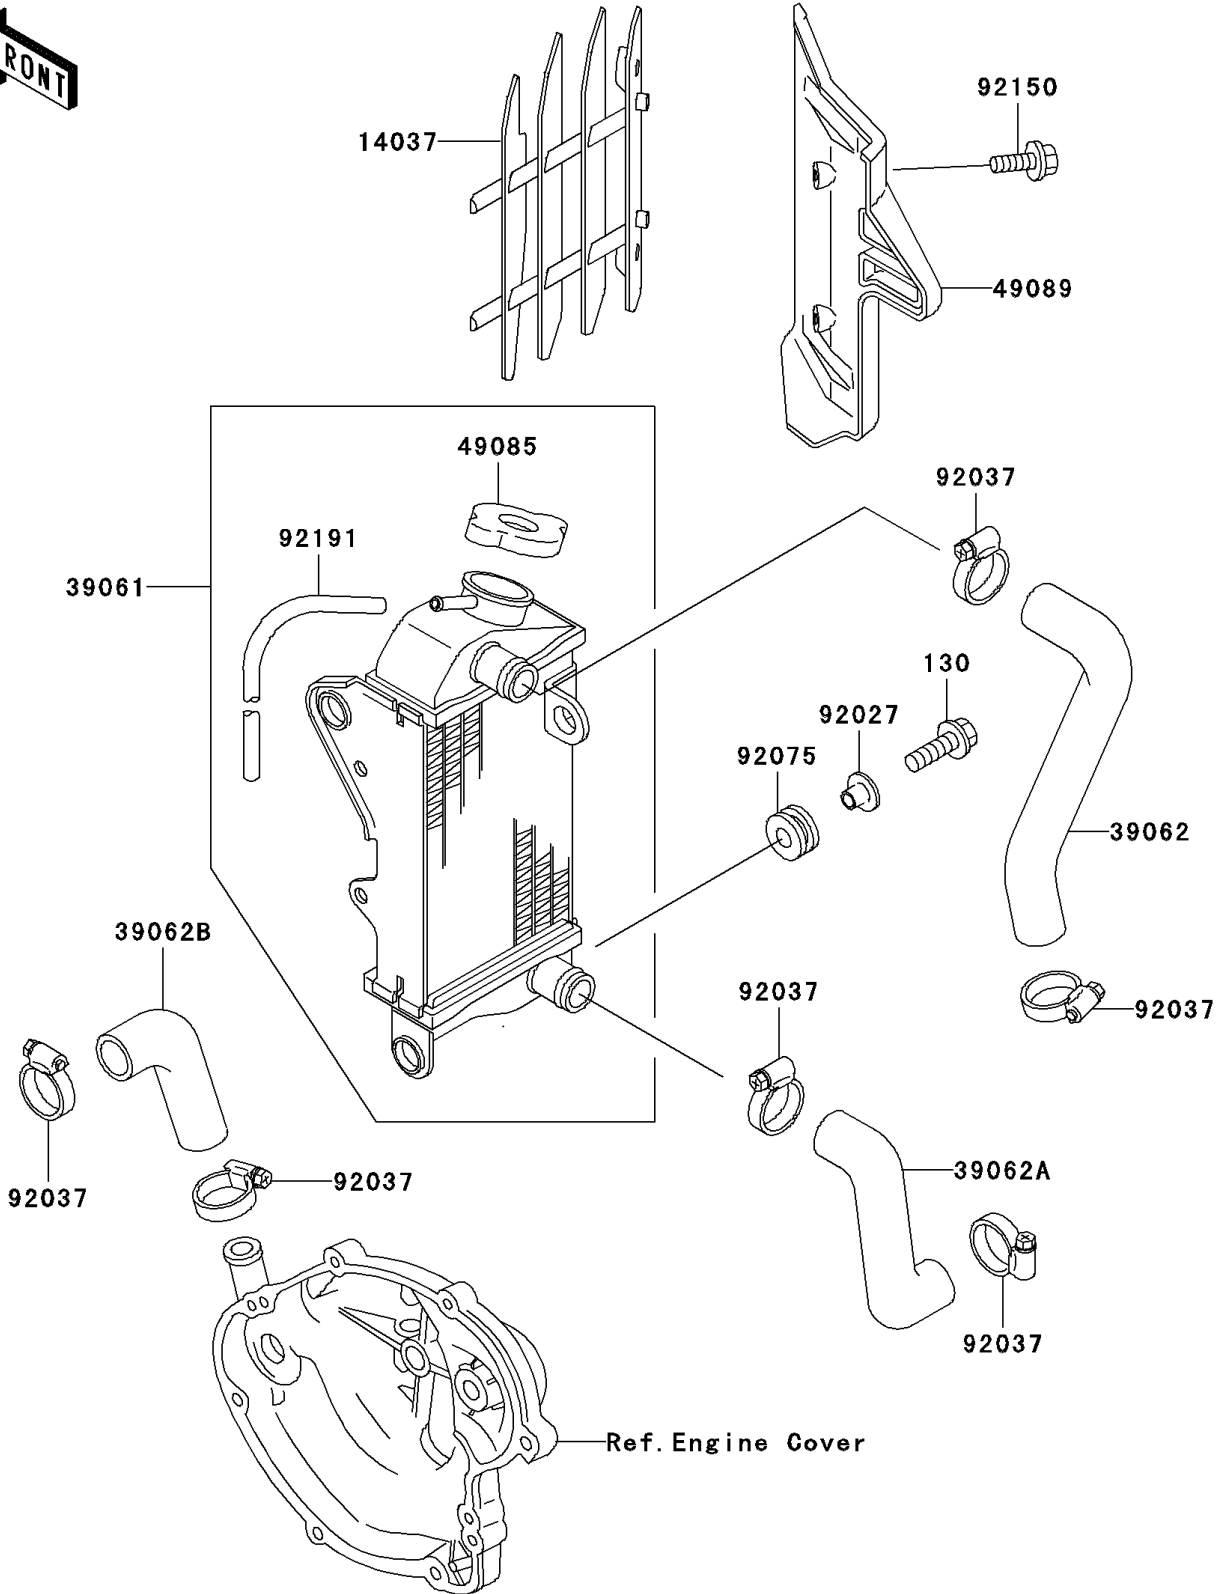

# 2001 KX60 PARTS DIAGRAM

Radiator

E3032

## 2001 KX60 PARTS LIST

### Radiator

ITEM NAME	PART NUMBER	QUANTITY
BOLT-FLANGED,6X16 (Ref # 130)	130G0616	3
SCREEN,RH,WHITE (Ref # 14037)	14037-1274-RZ	1
RADIATOR-ASSY (Ref # 39061)	39061-1238	1
HOSE-COOLING,RADIATOR,UPP (Ref # 39062)	39062-1076	1
HOSE-COOLING,RADIATOR,LWR (Ref # 39062A)	39062-1077	1
HOSE-COOLING (Ref # 39062B)	39062-1078	1
CAP-ASSY-PRESSURE,P1.1 (Ref # 49085)	49085-1070	1
SHROUD-ENGINE,RH,L.GREEN (Ref # 49089)	49089-1056-6W	1
COLLAR,L=9.6 (Ref # 92027)	92027-1045	3
CLAMP,COOLING HOSE (Ref # 92037)	92037-1589	6
DAMPER (Ref # 92075)	92075-1185	3
BOLT,FLANGED,6X16 (Ref # 92150)	92150-1506	2
TUBE,6X9X700 (Ref # 92191)	92191-1211	1