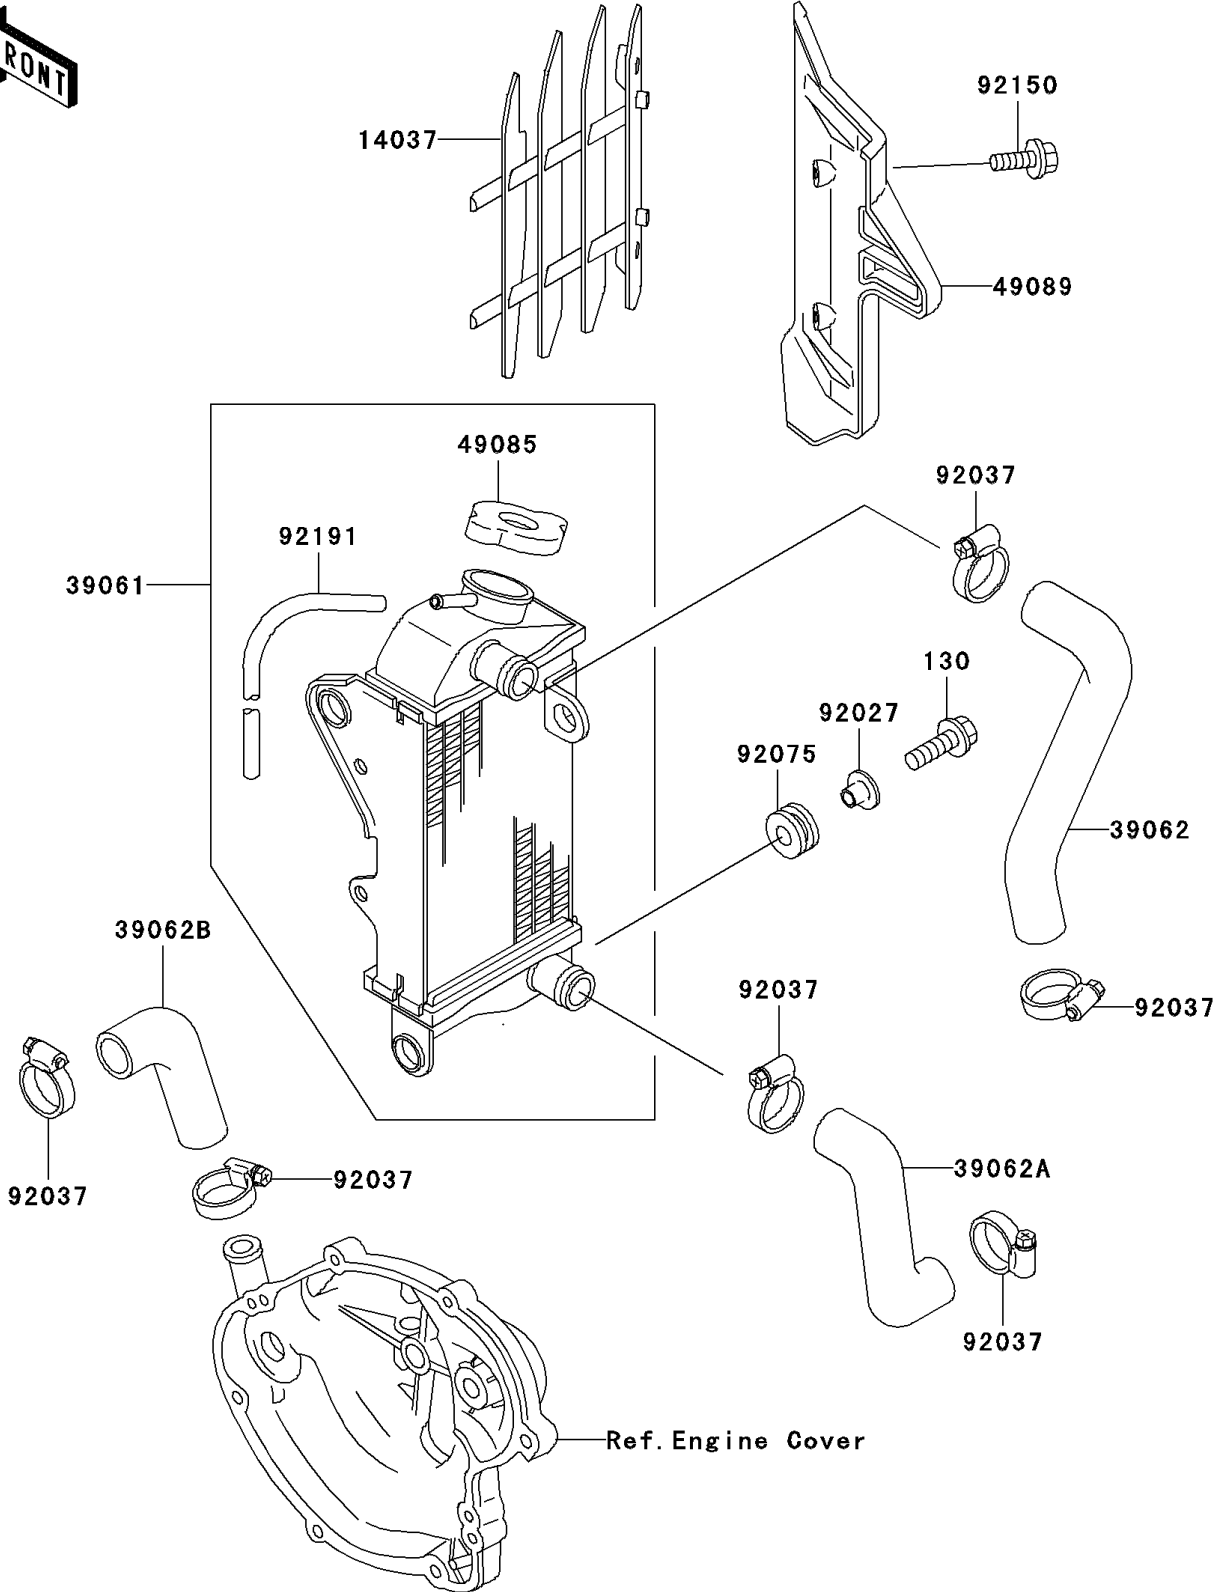

# 2000 KX60 PARTS DIAGRAM

Radiator

E3032

## 2000 KX60 PARTS LIST

### Radiator

ITEM NAME	PART NUMBER	QUANTITY
BOLT-FLANGED,6X16 (Ref # 130)	130G0616	3
SCREEN,RH,WHITE (Ref # 14037)	14037-1274-RZ	1
RADIATOR-ASSY (Ref # 39061)	39061-1238	1
HOSE-COOLING,RADIATOR,UPP (Ref # 39062)	39062-1076	1
HOSE-COOLING,RADIATOR,LWR (Ref # 39062A)	39062-1077	1
HOSE-COOLING (Ref # 39062B)	39062-1078	1
CAP-ASSY-PRESSURE,P1.1 (Ref # 49085)	49085-1070	1
SHROUD-ENGINE,RH,L.GREEN (Ref # 49089)	49089-1056-6W	1
COLLAR,L=9.6 (Ref # 92027)	92027-1045	3
CLAMP,COOLING HOSE (Ref # 92037)	92037-1589	6
DAMPER (Ref # 92075)	92075-1185	3
BOLT,FLANGED,6X16 (Ref # 92150)	92150-1506	2
TUBE,6X9X700 (Ref # 92191)	92191-1211	1