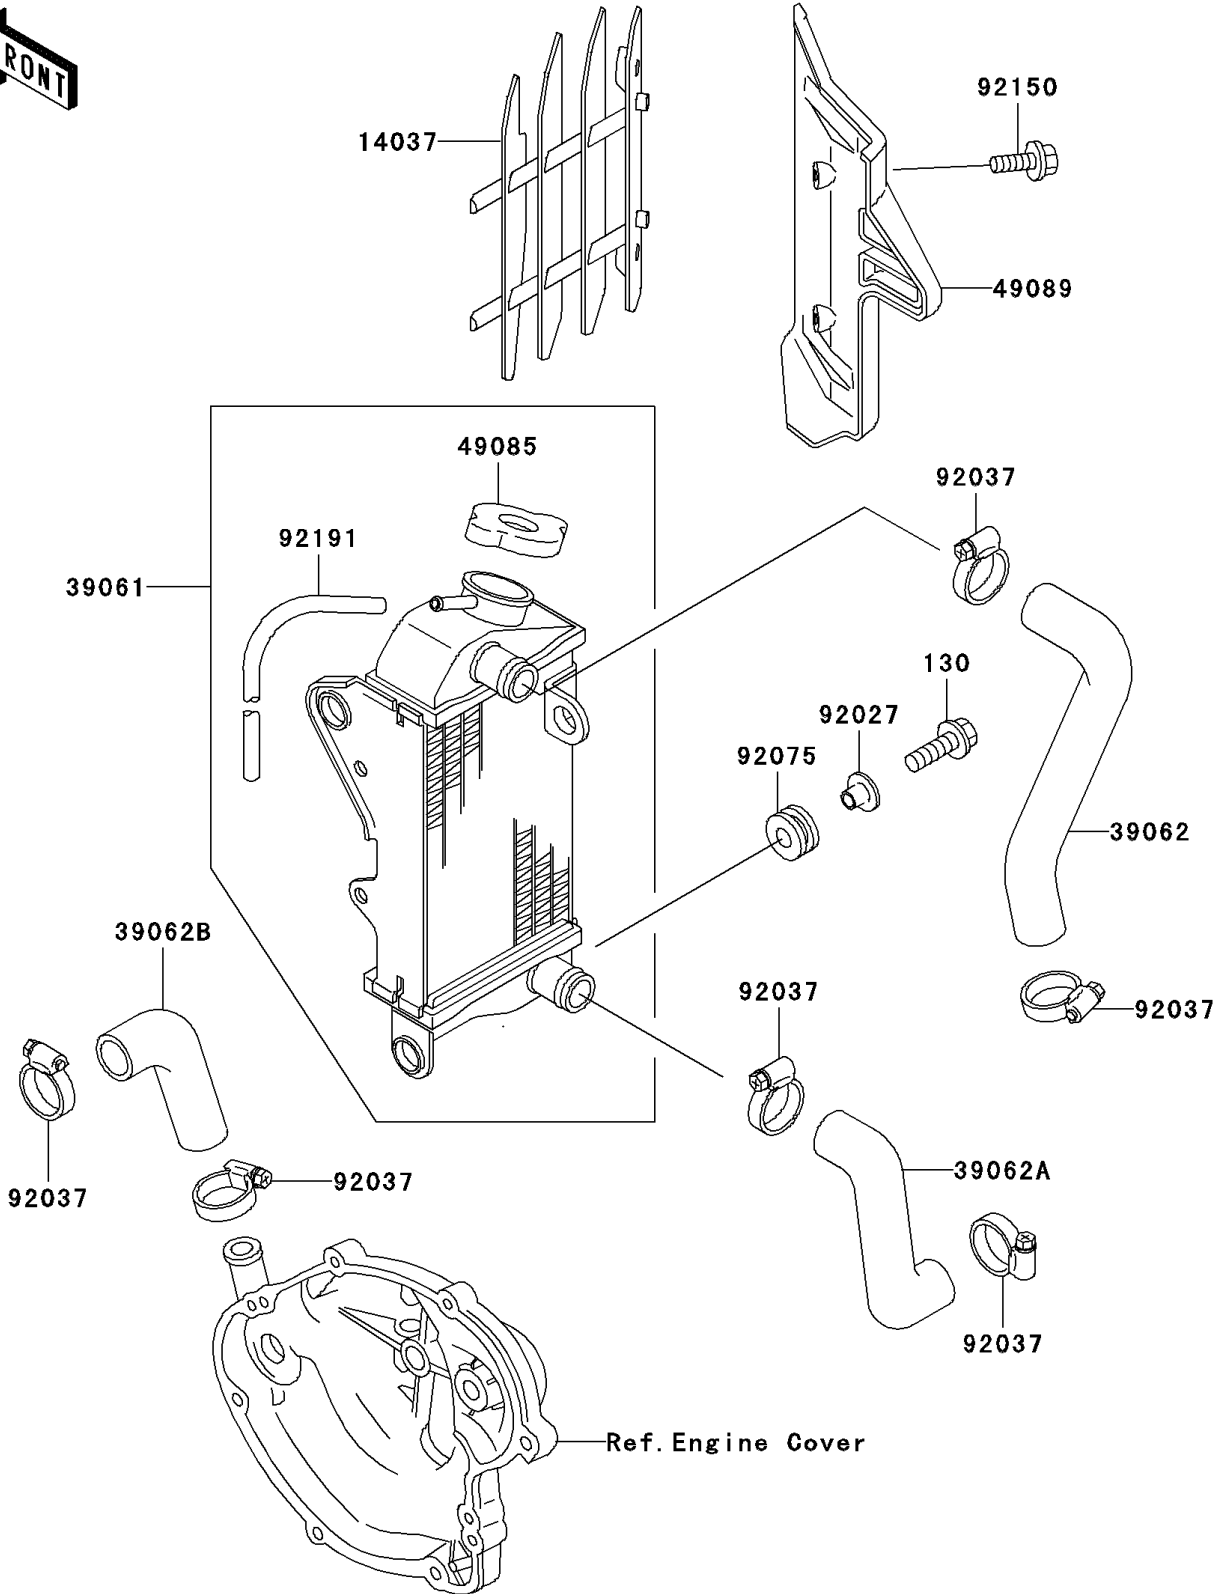

2000 KX60 PARTS DIAGRAM

Radiator

E3032

2000 KX60 PARTS LIST

Radiator

ITEM NAME	PART NUMBER	QUANTITY
BOLT-FLANGED,6X16 (Ref # 130)	130G0616	1
SCREEN,RH,WHITE (Ref # 14037)	14037-1274-RZ	1
RADIATOR-ASSY (Ref # 39061)	39061-1238	1
HOSE-COOLING,RADIATOR,UPP (Ref # 39062)	39062-1076	1
HOSE-COOLING,RADIATOR,LWR (Ref # 39062A)	39062-1077	1
HOSE-COOLING (Ref # 39062B)	39062-1078	1
CAP-ASSY-PRESSURE,P1.1 (Ref # 49085)	49085-1070	1
SHROUD-ENGINE,RH,L.GREEN (Ref # 49089)	49089-1056-6W	1
COLLAR,L=9.6 (Ref # 92027)	92027-1045	1
CLAMP,COOLING HOSE (Ref # 92037)	92037-1589	1
DAMPER (Ref # 92075)	92075-1185	1
BOLT,FLANGED,6X16 (Ref # 92150)	92150-1506	1
TUBE,6X9X700 (Ref # 92191)	92191-1211	1