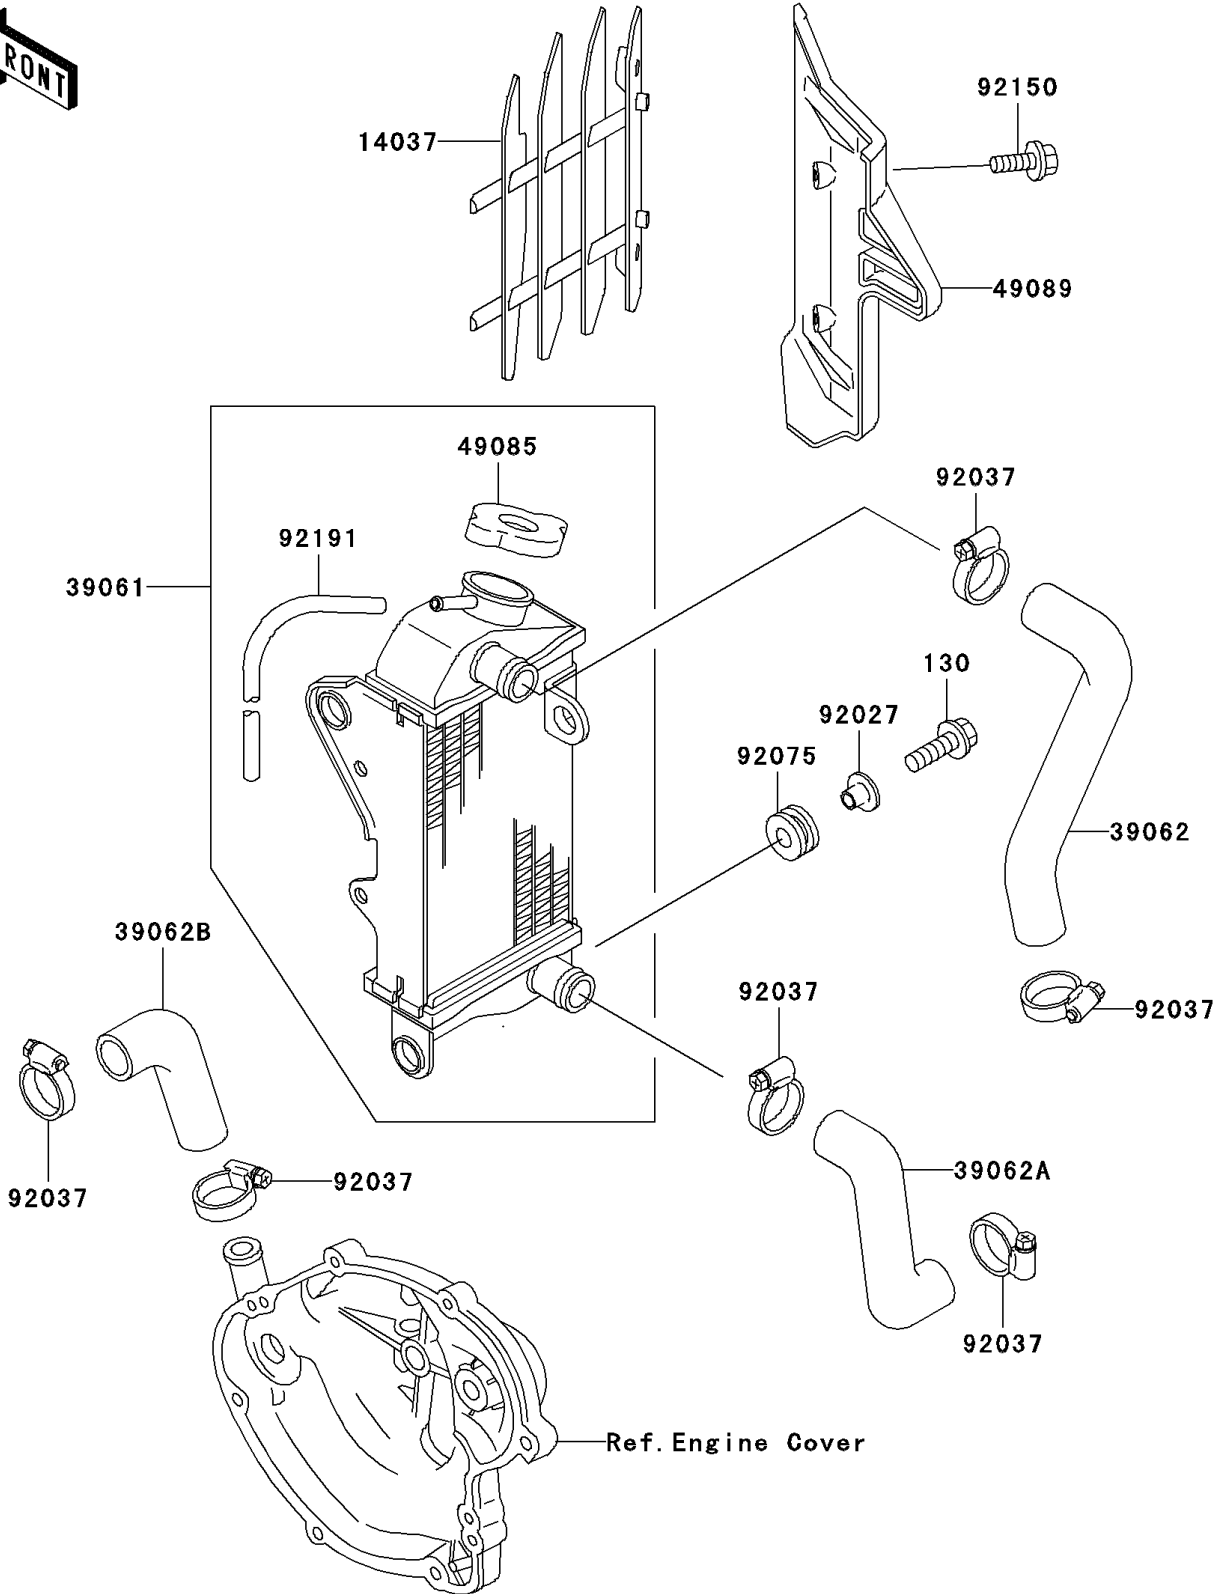

1999 KX60 PARTS DIAGRAM

Radiator

E3032

1999 KX60 PARTS LIST

Radiator

ITEM NAME	PART NUMBER	QUANTITY
BOLT-FLANGED,6X16 (Ref # 130)	130G0616	3
SCREEN,RH,WHITE (Ref # 14037)	14037-1274-RZ	1
RADIATOR-ASSY (Ref # 39061)	39061-1238	1
HOSE-COOLING,RADIATOR,UPP (Ref # 39062)	39062-1076	1
HOSE-COOLING,RADIATOR,LWR (Ref # 39062A)	39062-1077	1
HOSE-COOLING (Ref # 39062B)	39062-1078	1
CAP-ASSY-PRESSURE,P1.1 (Ref # 49085)	49085-1070	1
SHROUD-ENGINE,RH,L.GREEN (Ref # 49089)	49089-1056-6W	1
COLLAR,L=9.6 (Ref # 92027)	92027-1045	3
CLAMP,COOLING HOSE (Ref # 92037)	92037-1589	6
DAMPER (Ref # 92075)	92075-1185	3
BOLT,FLANGED,6X16 (Ref # 92150)	92150-1506	2
TUBE,6X9X700 (Ref # 92191)	92191-1211	1