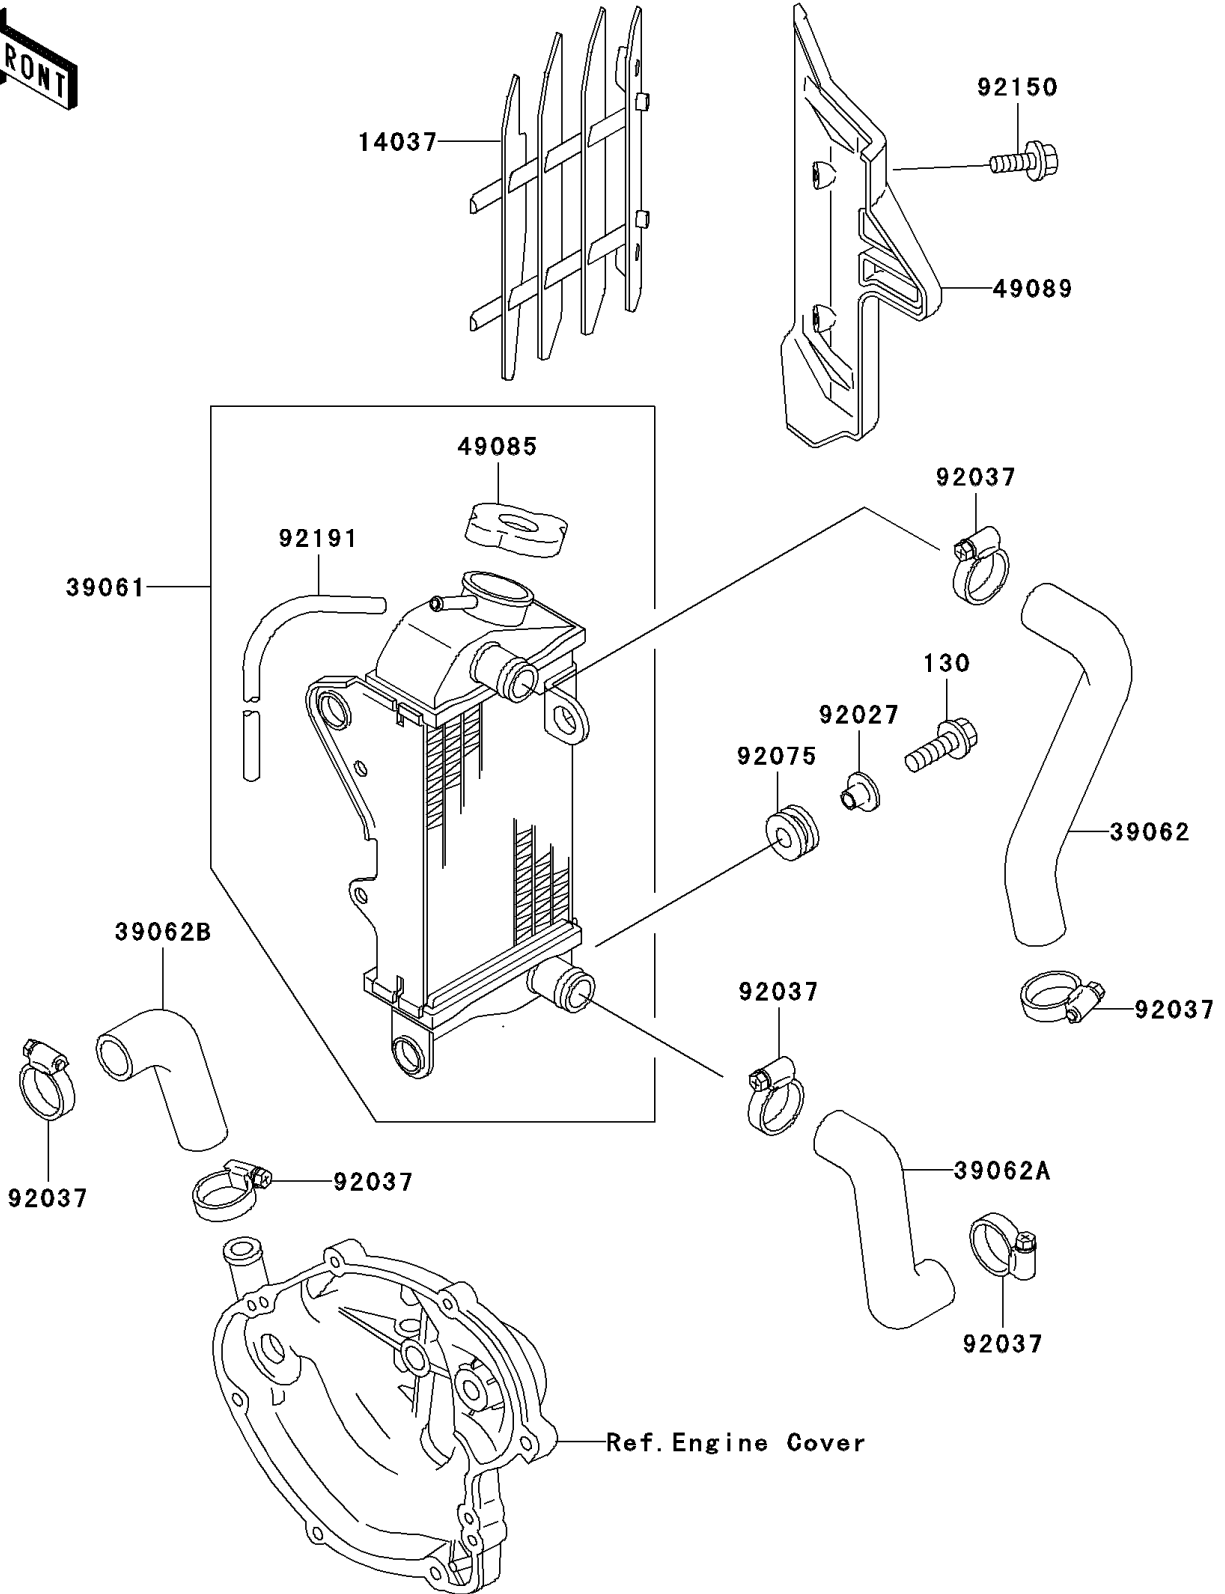

1999 KX60 PARTS DIAGRAM

Radiator

E3032

1999 KX60 PARTS LIST

Radiator

ITEM NAME	PART NUMBER	QUANTITY
BOLT-FLANGED,6X16 (Ref # 130)	130G0616	3
SCREEN,RH,WHITE (Ref # 14037)	14037-1274-RZ	1
RADIATOR-ASSY (Ref # 39061)	39061-1238	1
HOSE-COOLING,RADIATOR,UPP (Ref # 39062)	39062-1076	1
HOSE-COOLING,RADIATOR,LWR (Ref # 39062A)	39062-1077	1
HOSE-COOLING (Ref # 39062B)	39062-1078	1
CAP-ASSY-PRESSURE,P1.1 (Ref # 49085)	49085-1070	1
SHROUD-ENGINE,RH,L.GREEN (Ref # 49089)	49089-1056-6W	1
COLLAR,L=9.6 (Ref # 92027)	92027-1045	3
CLAMP,COOLING HOSE (Ref # 92037)	92037-1589	6
DAMPER (Ref # 92075)	92075-1185	3
BOLT,FLANGED,6X16 (Ref # 92150)	92150-1506	2
TUBE,6X9X700 (Ref # 92191)	92191-1211	1