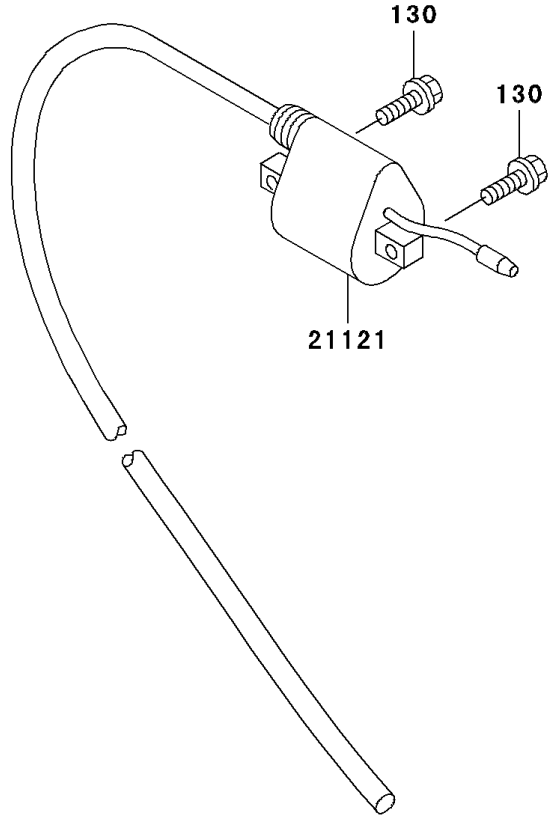

2000 KX60 PARTS DIAGRAM

Ignition System

E1830

2000 KX60 PARTS LIST

Ignition System

ITEM NAME	PART NUMBER	QUANTITY
BOLT-FLANGED,6X16 (Ref # 130)	130G0616	2
COIL-IGNITION (Ref # 21121)	21121-1186	1
CAP-SPARK PLUG (Ref # 21130)	21130-1062	1
CLAMP (Ref # 92037)	92037-1173	1
PLUG-SPARK,BR9EG(NGK),SOLID (Ref # 92070)	92070-1063	1
PLUG-SPARK,B9EG(NGK),SOLID (Ref # 92070A)	92070-1223	1