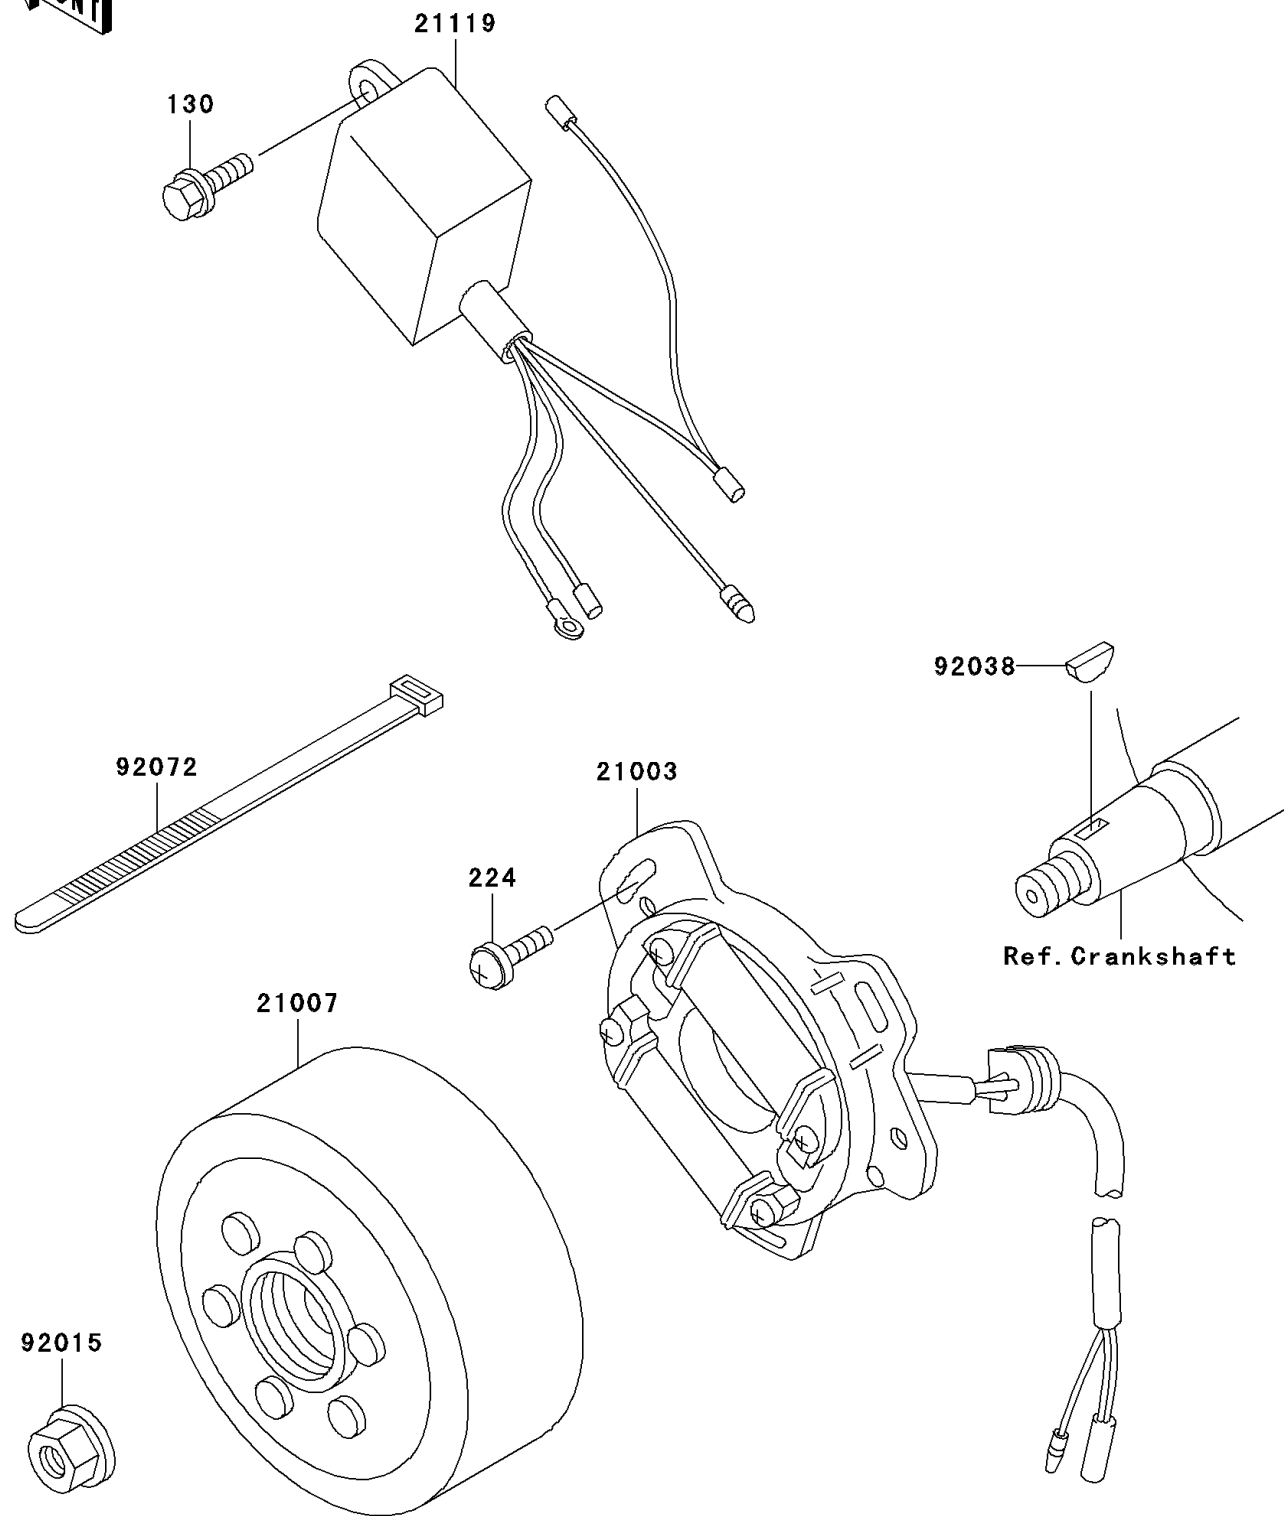

2000 KX60 PARTS DIAGRAM

Generator

E1810

2000 KX60 PARTS LIST

Generator

| ITEM NAME | PART NUMBER | QUANTITY |
|--------------------------------|-------------|----------|
| BOLT-FLANGED,6X16 (Ref # 130) | 130G0616 | 1 |
| SCREW-PAN-WP-CROS (Ref # 224) | 224B0514 | 1 |
| STATOR (Ref # 21003) | 21003-1323 | 1 |
| ROTOR (Ref # 21007) | 21007-1316 | 1 |
| IGNITER (Ref # 21119) | 21119-1485 | 1 |
| NUT,FLANGED,10MM (Ref # 92015) | 92015-077 | 1 |
| KEY,WOODRUFF (Ref # 92038) | 92038-001 | 1 |
| BAND,L=186 (Ref # 92072) | 92072-056 | 1 |