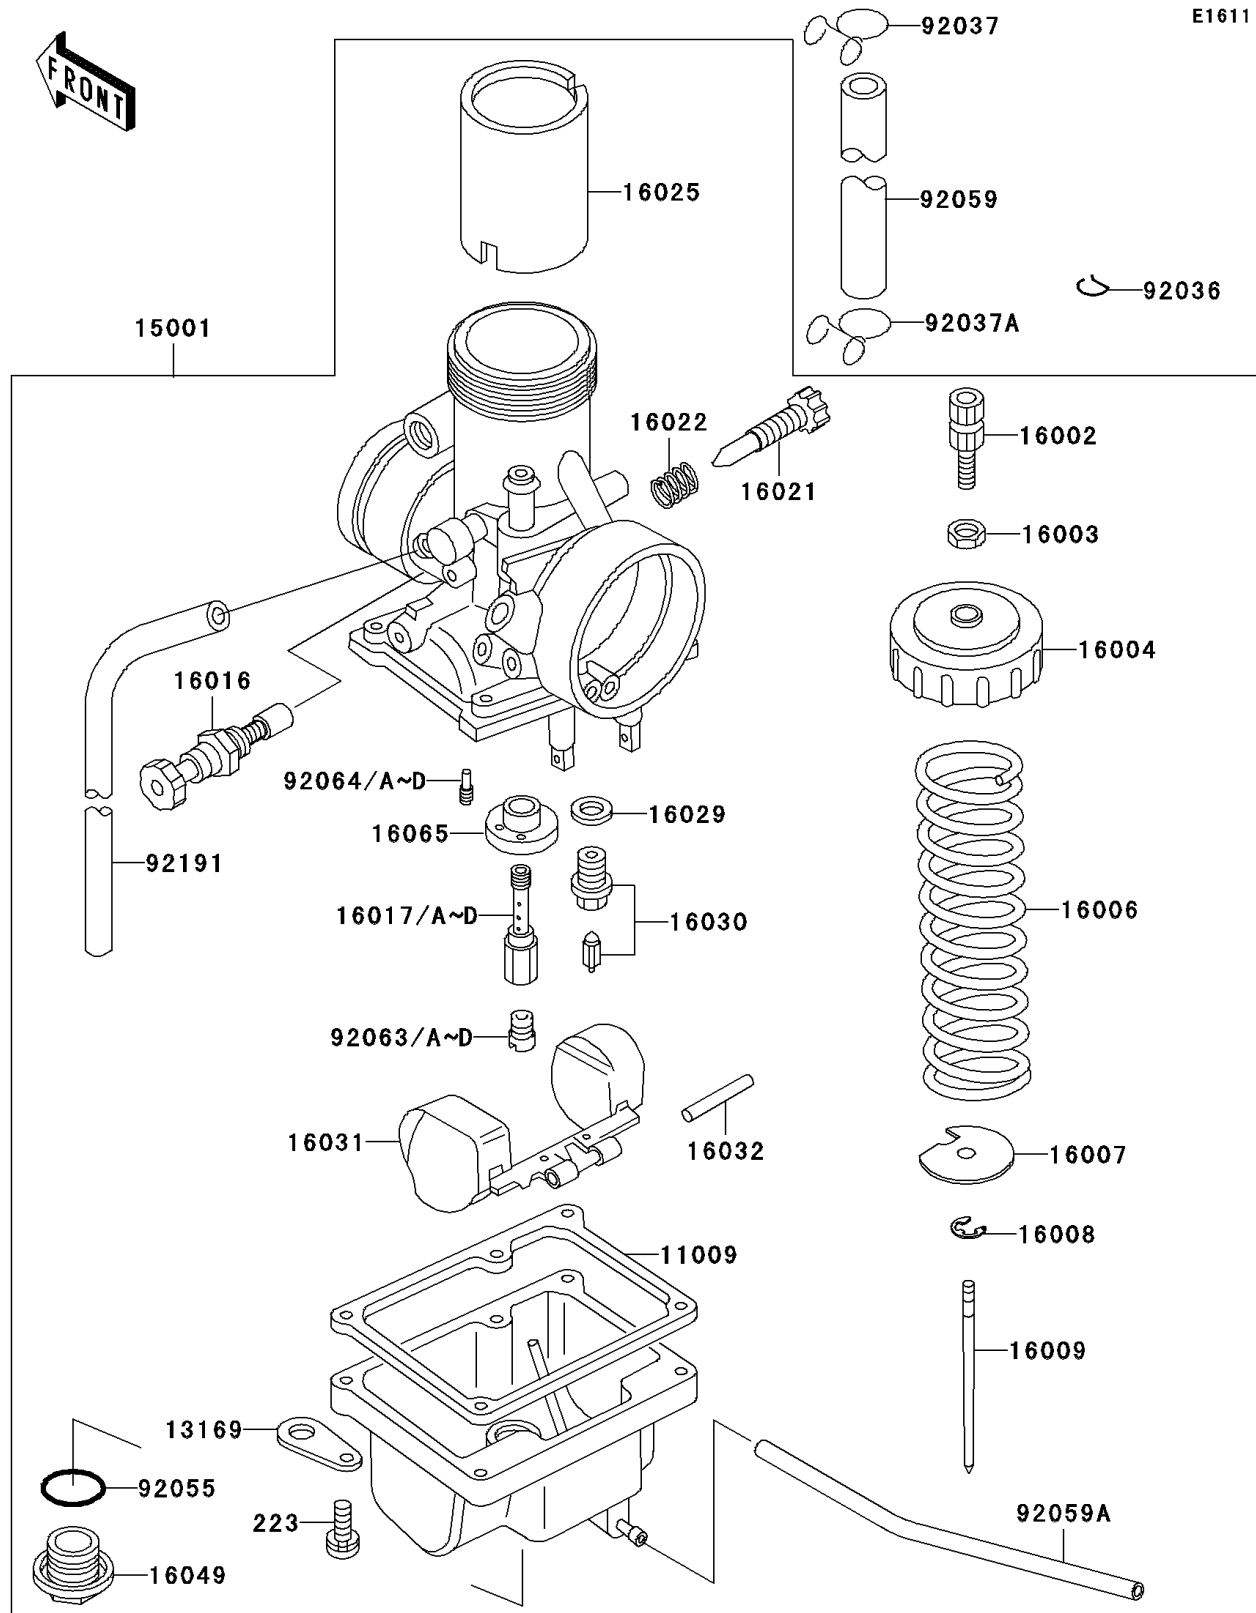

2003 KX60 PARTS DIAGRAM

Carburetor

2003 KX60 PARTS LIST

Carburetor

ITEM NAME	PART NUMBER	QUANTITY
GASKET,FLOAT CHAMBER (Ref # 11009)	11009-1147	1
PLATE,TUBE (Ref # 13169)	13169-1951	1
CARBURETOR-ASSY (Ref # 15001)	15001-1384	1
ADJUSTER-CABLE (Ref # 16002)	16002-011	1
NUT,ADJUST LOCK (Ref # 16003)	16003-006	1
CAP-CHAMBER (Ref # 16004)	16004-025	1
SPRING,THROTTLE VALVE (Ref # 16006)	16006-023	1
SEAT-SPRING,THROTTLE VALVE (Ref # 16007)	16007-023	1
CLAMP,E-TYPE (Ref # 16008)	16008-010	1
NEEDLE-JET,5I14 (Ref # 16009)	16009-1220	1
PLUNGER,STARTER (Ref # 16016)	16016-1052	1
JET-NEEDLE,N-8 (Ref # 16017)	16017-1215	1
JET-NEEDLE,0-0 (Ref # 16017A)	16017-1216	1
JET-NEEDLE,0-2 (Ref # 16017B)	16017-1217	1
JET-NEEDLE,N-6 (Ref # 16017C)	16017-1259	1
JET-NEEDLE,N-4 (Ref # 16017D)	16017-1268	1
SCREW-THROTTLE STOP (Ref # 16021)	16021-1108	1
SPRING,THROTTLE STOP SCREW (Ref # 16022)	16022-005	1
VALVE-THROTTLE,CA2.0 (Ref # 16025)	16025-1107	1
GASKET,FLOAT VALVE SEAT (Ref # 16029)	16029-004	1
VALVE-FLOAT,2.5 (Ref # 16030)	16030-005	1
FLOAT (Ref # 16031)	16031-1005	1
PIN,FLOAT (Ref # 16032)	16032-003	1
COVER-MAIN JET (Ref # 16049)	16049-1001	1
HOLDER,JET NEEDLE (Ref # 16065)	16065-1020	1
RING-SNAP (Ref # 92036)	92036-018	1
CLAMP,TUBE (Ref # 92037)	92037-147	1
CLAMP (Ref # 92037A)	92037-1712	1
RING-O,MAIN JET COVER (Ref # 92055)	92055-1061	1

2003 KX60 PARTS LIST

Carburetor

ITEM NAME	PART NUMBER	QUANTITY
TUBE,5.3X10.5X130 (Ref # 92059)	92059-1393	1
TUBE,3X5X160 (Ref # 92059A)	92059-1395	1
JET-MAIN,#180 (Ref # 92063)	92063-020	1
JET-MAIN,#190 (Ref # 92063A)	92063-021	1
JET-MAIN,#200 (Ref # 92063B)	92063-022	1
JET-MAIN,#210 (Ref # 92063C)	92063-023	1
SCREW-PAN-WS-CROS (Ref # 223)	223B0416	1
JET-MAIN,#220 (Ref # 92063D)	92063-024	1
JET-PILOT,#35 (Ref # 92064)	92064-1023	1
JET-PILOT,#30 (Ref # 92064A)	92064-1030	1
JET-PILOT,#25 (Ref # 92064B)	92064-1038	1
JET-PILOT,#40 (Ref # 92064C)	92064-1104	1
JET-PILOT,#20 (Ref # 92064D)	92064-1110	1
TUBE,3X5X270 (Ref # 92191)	92191-2065	1