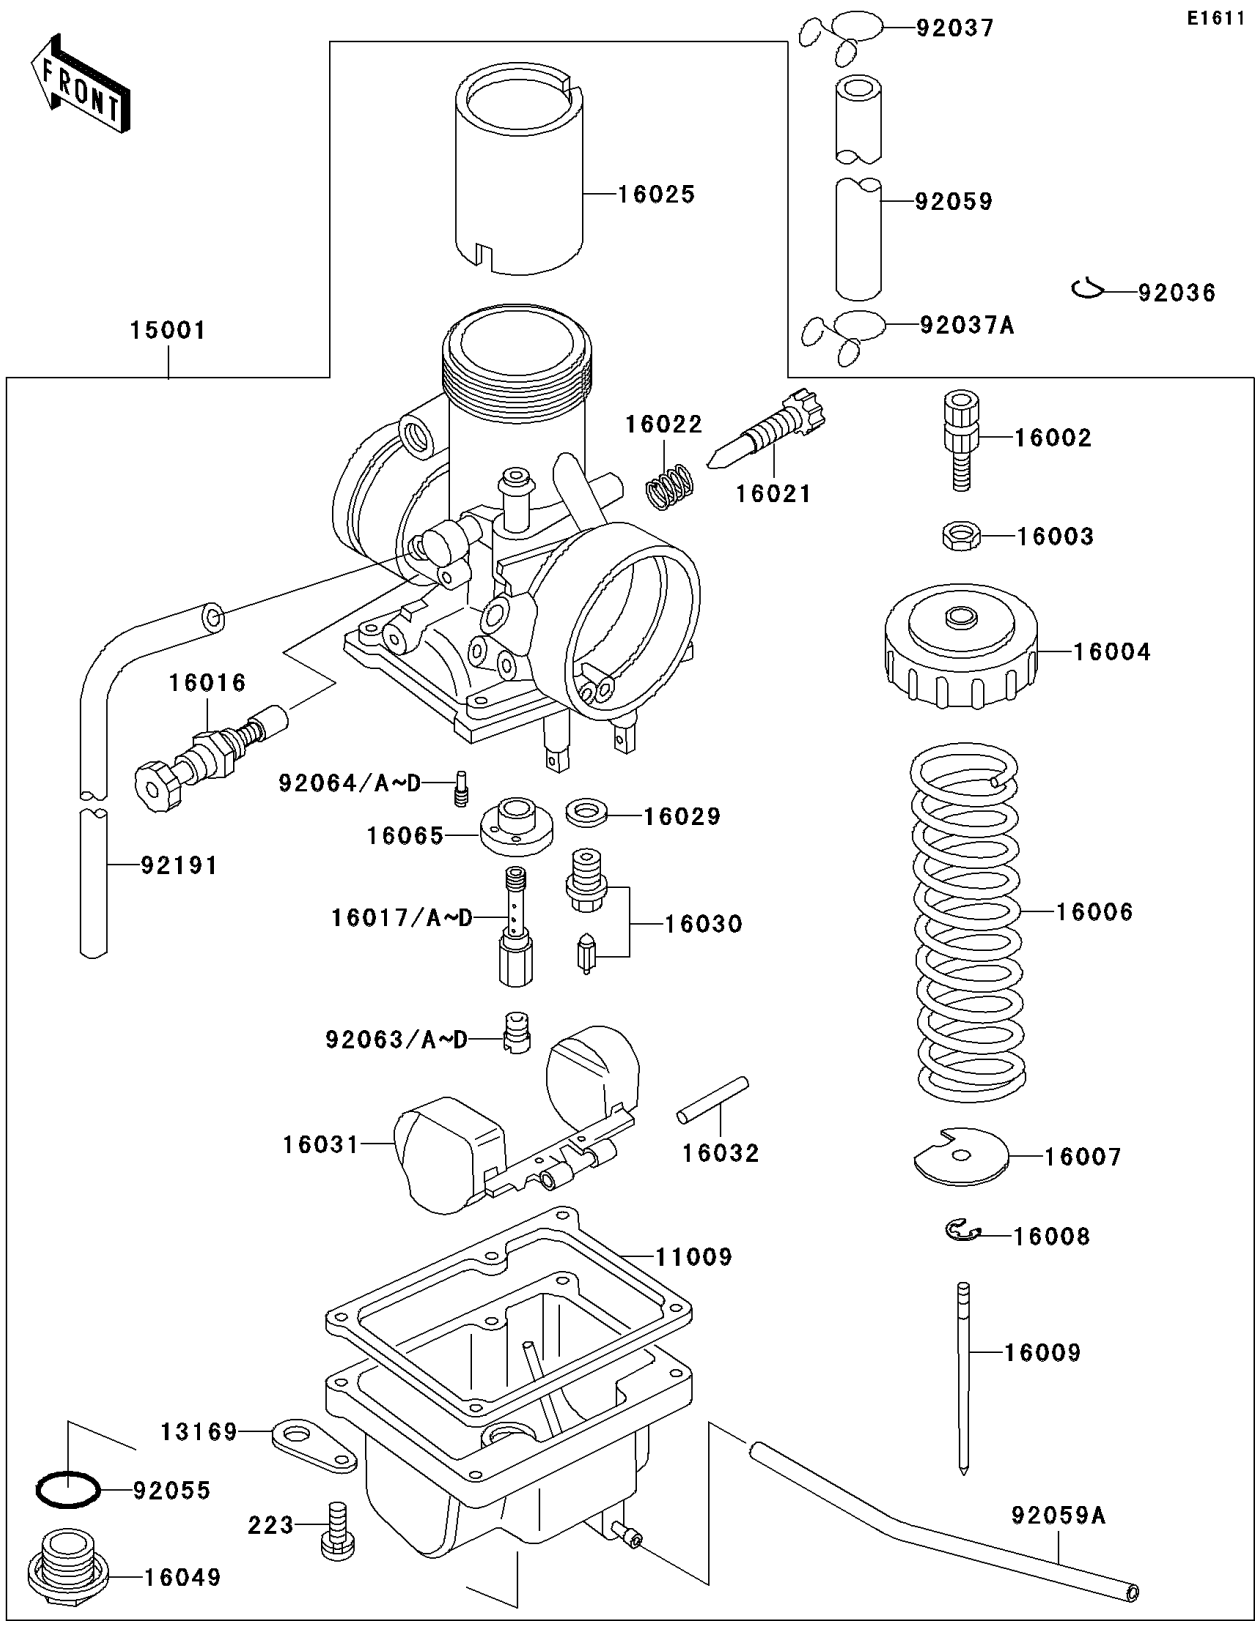

2001 KX60 PARTS DIAGRAM

Carburetor

E1611

2001 KX60 PARTS LIST

Carburetor

ITEM NAME	PART NUMBER	QUANTITY
GASKET,FLOAT CHAMBER (Ref # 11009)	11009-1147	1
PLATE,TUBE (Ref # 13169)	13169-1951	1
CARBURETOR-ASSY (Ref # 15001)	15001-1384	1
ADJUSTER-CABLE (Ref # 16002)	16002-011	1
NUT,ADJUST LOCK (Ref # 16003)	16003-006	1
CAP-CHAMBER (Ref # 16004)	16004-025	1
SPRING,THROTTLE VALVE (Ref # 16006)	16006-023	1
SEAT-SPRING,THROTTLE VALVE (Ref # 16007)	16007-023	1
CLAMP,E-TYPE (Ref # 16008)	16008-010	1
NEEDLE-JET,5I14 (Ref # 16009)	16009-1220	1
PLUNGER,STARTER (Ref # 16016)	16016-1052	1
JET-NEEDLE,N-8 (Ref # 16017)	16017-1215	1
JET-NEEDLE,O-0 (Ref # 16017A)	16017-1216	1
JET-NEEDLE,O-2 (Ref # 16017B)	16017-1217	1
JET-NEEDLE,N-6 (Ref # 16017C)	16017-1259	1
JET-NEEDLE,N-4 (Ref # 16017D)	16017-1268	1
SCREW-THROTTLE STOP (Ref # 16021)	16021-1108	1
SPRING,THROTTLE STOP SCREW (Ref # 16022)	16022-005	1
VALVE-THROTTLE,CA2.0 (Ref # 16025)	16025-1107	1
GASKET,FLOAT VALVE SEAT (Ref # 16029)	16029-004	1
VALVE-FLOAT,2.5 (Ref # 16030)	16030-005	1
FLOAT (Ref # 16031)	16031-1005	1
PIN,FLOAT (Ref # 16032)	16032-003	1
COVER-MAIN JET (Ref # 16049)	16049-1001	1
HOLDER,JET NEEDLE (Ref # 16065)	16065-1020	1
RING-SNAP (Ref # 92036)	92036-018	1
CLAMP,TUBE (Ref # 92037)	92037-147	1
CLAMP (Ref # 92037A)	92037-1712	1
RING-O,MAIN JET COVER (Ref # 92055)	92055-1061	1

2001 KX60 PARTS LIST

Carburetor

ITEM NAME	PART NUMBER	QUANTITY
TUBE,5.3X10.5X130 (Ref # 92059)	92059-1393	1
TUBE,3X5X160 (Ref # 92059A)	92059-1395	1
JET-MAIN,#180 (Ref # 92063)	92063-020	1
JET-MAIN,#190 (Ref # 92063A)	92063-021	1
JET-MAIN,#200 (Ref # 92063B)	92063-022	1
JET-MAIN,#210 (Ref # 92063C)	92063-023	1
SCREW-PAN-WS-CROS (Ref # 223)	223B0416	4
JET-MAIN,#220 (Ref # 92063D)	92063-024	1
JET-PILOT,#35 (Ref # 92064)	92064-1023	1
JET-PILOT,#30 (Ref # 92064A)	92064-1030	1
JET-PILOT,#25 (Ref # 92064B)	92064-1038	1
JET-PILOT,#40 (Ref # 92064C)	92064-1104	1
JET-PILOT,#20 (Ref # 92064D)	92064-1110	1
TUBE,3X5X270 (Ref # 92191)	92191-2065	1