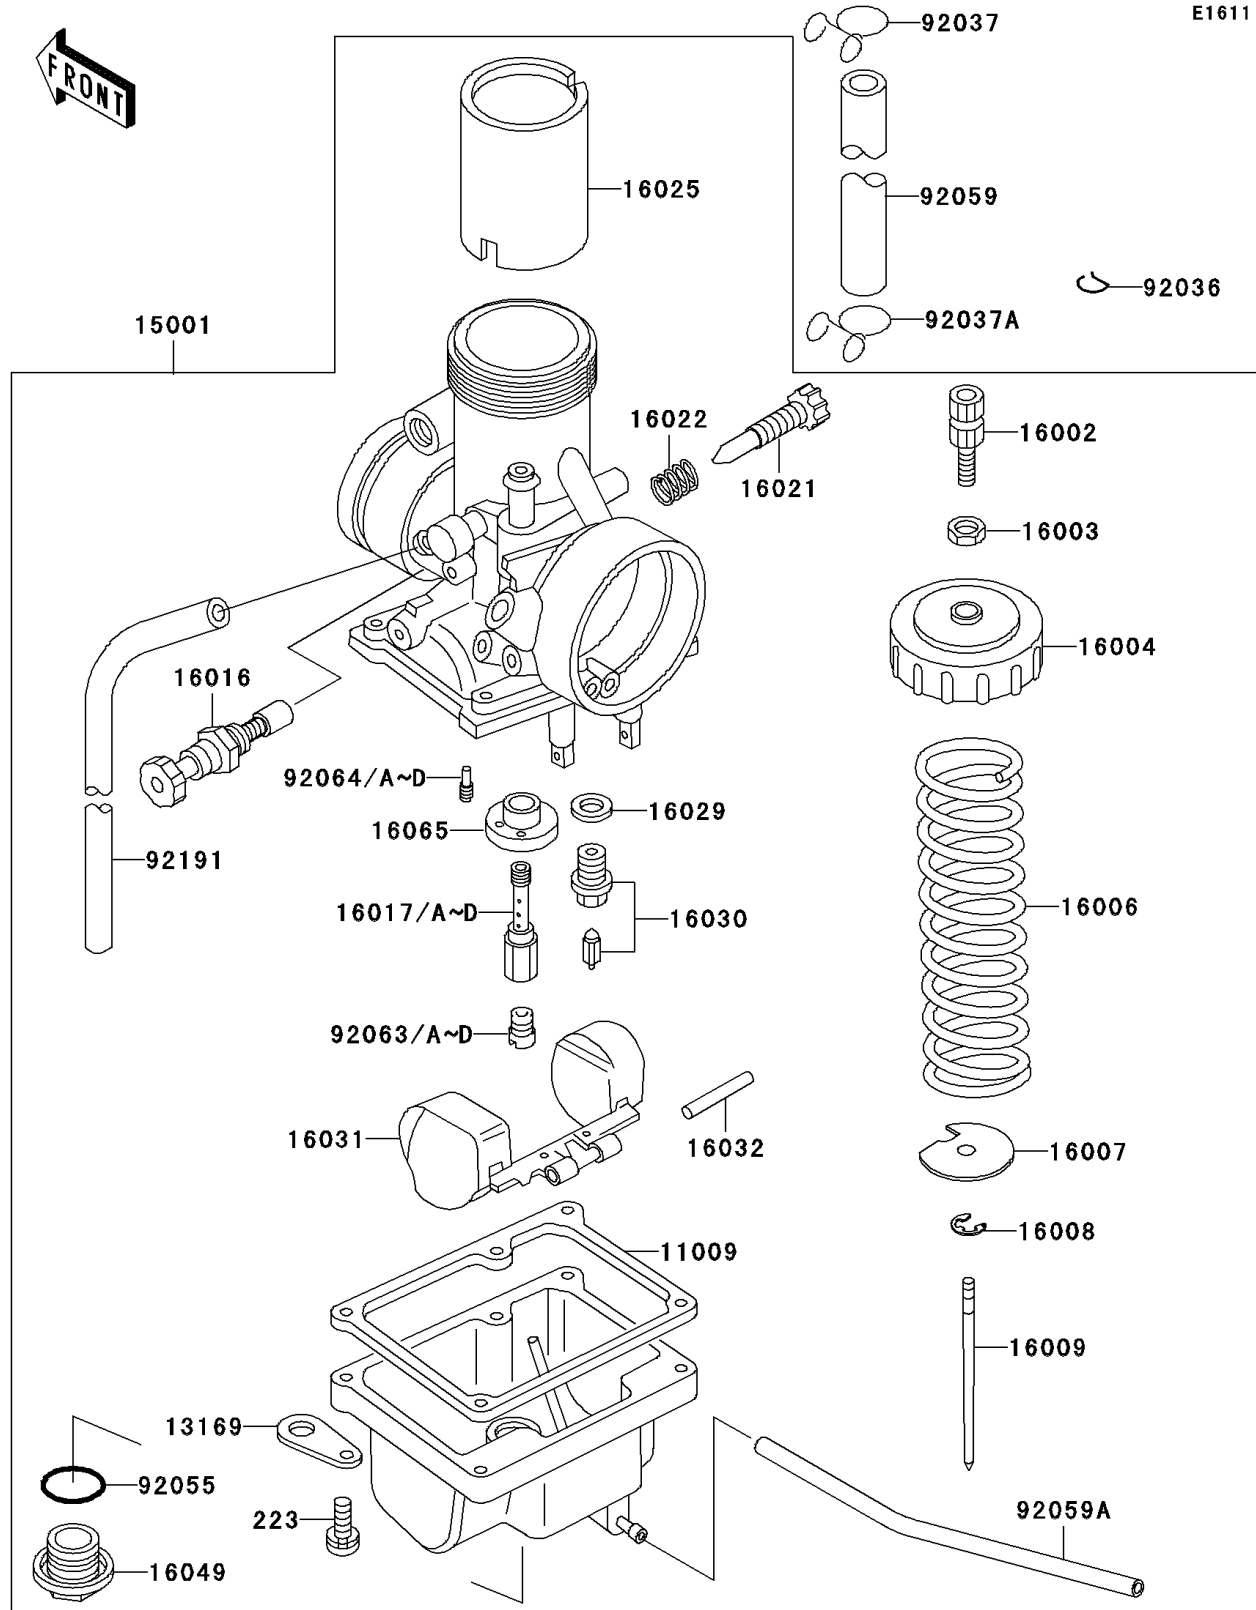

## 2000 KX60 PARTS DIAGRAM

Carburetor

## 2000 KX60 PARTS LIST

### Carburetor

ITEM NAME	PART NUMBER	QUANTITY
GASKET,FLOAT CHAMBER (Ref # 11009)	11009-1147	1
PLATE,TUBE (Ref # 13169)	13169-1951	1
CARBURETOR-ASSY (Ref # 15001)	15001-1384	1
ADJUSTER-CABLE (Ref # 16002)	16002-011	1
NUT,ADJUST LOCK (Ref # 16003)	16003-006	1
CAP-CHAMBER (Ref # 16004)	16004-025	1
SPRING,THROTTLE VALVE (Ref # 16006)	16006-023	1
SEAT-SPRING,THROTTLE VALVE (Ref # 16007)	16007-023	1
CLAMP,E-TYPE (Ref # 16008)	16008-010	1
NEEDLE-JET,5I14 (Ref # 16009)	16009-1220	1
PLUNGER,STARTER (Ref # 16016)	16016-1052	1
JET-NEEDLE,N-8 (Ref # 16017)	16017-1215	1
JET-NEEDLE,O-0 (Ref # 16017A)	16017-1216	1
JET-NEEDLE,O-2 (Ref # 16017B)	16017-1217	1
JET-NEEDLE,N-6 (Ref # 16017C)	16017-1259	1
JET-NEEDLE,N-4 (Ref # 16017D)	16017-1268	1
SCREW-THROTTLE STOP (Ref # 16021)	16021-1108	1
SPRING,THROTTLE STOP SCREW (Ref # 16022)	16022-005	1
VALVE-THROTTLE,CA2.0 (Ref # 16025)	16025-1107	1
GASKET,FLOAT VALVE SEAT (Ref # 16029)	16029-004	1
VALVE-FLOAT,2.5 (Ref # 16030)	16030-005	1
FLOAT (Ref # 16031)	16031-1005	1
PIN,FLOAT (Ref # 16032)	16032-003	1
COVER-MAIN JET (Ref # 16049)	16049-1001	1
HOLDER,JET NEEDLE (Ref # 16065)	16065-1020	1
RING-SNAP (Ref # 92036)	92036-018	1
CLAMP,TUBE (Ref # 92037)	92037-147	1
CLAMP (Ref # 92037A)	92037-1712	1
RING-O,MAIN JET COVER (Ref # 92055)	92055-1061	1

## 2000 KX60 PARTS LIST

Carburetor

ITEM NAME	PART NUMBER	QUANTITY
TUBE,5.3X10.5X130 (Ref # 92059)	92059-1393	1
TUBE,3X5X160 (Ref # 92059A)	92059-1395	1
JET-MAIN,#180 (Ref # 92063)	92063-020	1
JET-MAIN,#190 (Ref # 92063A)	92063-021	1
JET-MAIN,#200 (Ref # 92063B)	92063-022	1
JET-MAIN,#210 (Ref # 92063C)	92063-023	1
SCREW-PAN-WS-CROS (Ref # 223)	223B0416	1
JET-MAIN,#220 (Ref # 92063D)	92063-024	1
JET-PILOT,#35 (Ref # 92064)	92064-1023	1
JET-PILOT,#30 (Ref # 92064A)	92064-1030	1
JET-PILOT,#25 (Ref # 92064B)	92064-1038	1
JET-PILOT,#40 (Ref # 92064C)	92064-1104	1
JET-PILOT,#20 (Ref # 92064D)	92064-1110	1
TUBE,3X5X270 (Ref # 92191)	92191-2065	1