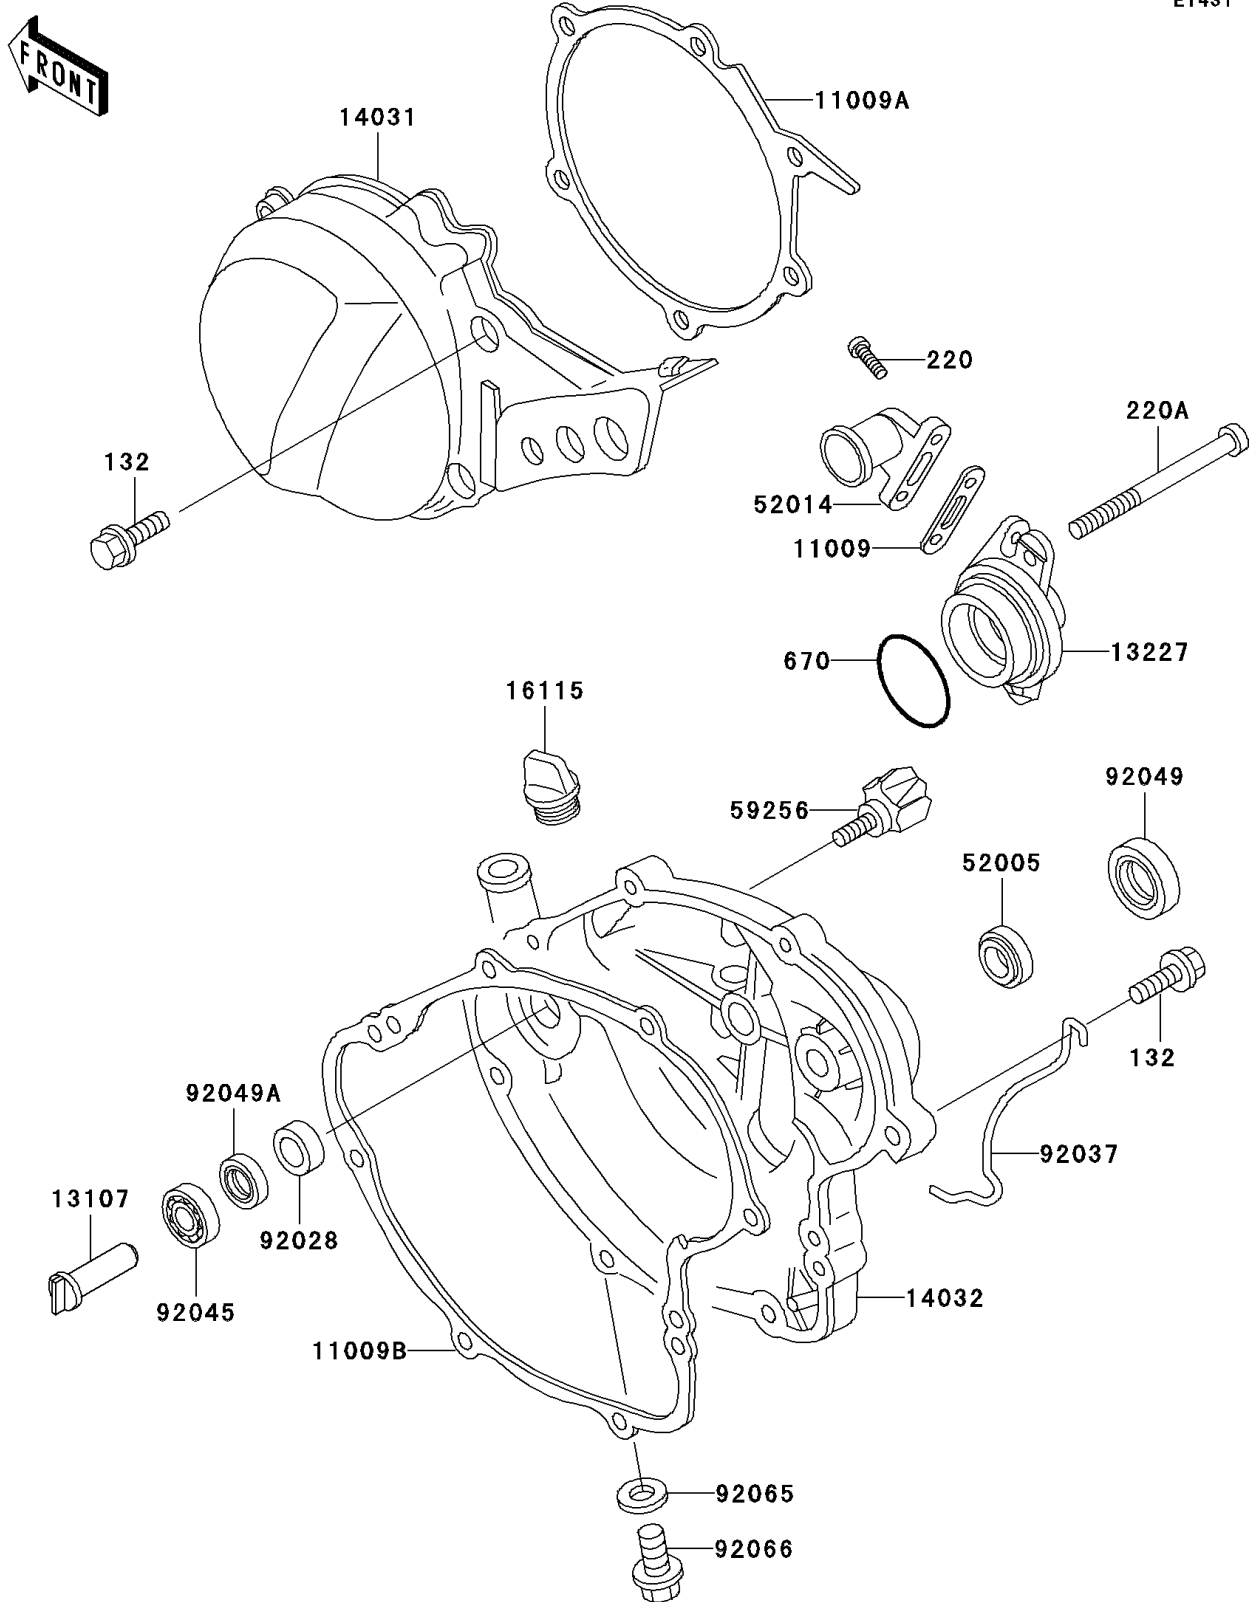

2003 KX60 PARTS DIAGRAM

Engine Cover(s)

E1431

2003 KX60 PARTS LIST

Engine Cover(s)

ITEM NAME	PART NUMBER	QUANTITY
BOLT-FLANGED-SMALL (Ref # 132)	132G0625	1
SCREW-PAN-CROS (Ref # 220)	220B0520	1
SCREW-PAN-CROS,6X75 (Ref # 220A)	220B0675	1
O RING,39MM (Ref # 670)	670B3039	1
GASKET,ELBOW (Ref # 11009)	11009-1952	1
GASKET,GENERATOR COVER (Ref # 11009A)	11009-1974	1
GASKET,CLUTCH COVER (Ref # 11009B)	11009-1976	1
SHAFT,WATER PUMP (Ref # 13107)	13107-1123	1
HOUSING,WATER PUMP (Ref # 13227)	13227-1069	1
COVER-GENERATOR (Ref # 14031)	14031-1215	1
COVER-CLUTCH (Ref # 14032)	14032-1246	1
CAP-OIL FILLER (Ref # 16115)	16115-018	1
GAUGE,OIL LEVEL (Ref # 52005)	52005-1055	1
ELBOW (Ref # 52014)	52014-1067	1
IMPELLER,WATER PUMP (Ref # 59256)	59256-1052	1
BUSHING (Ref # 92028)	92028-1317	1
CLAMP,TUBE (Ref # 92037)	92037-1236	1
BEARING-BALL,608MC3 (Ref # 92045)	92045-1305	1
SEAL-OIL,SB16244 (Ref # 92049)	92049-002	1
SEAL-OIL,MHSD8X18X10J-1 (Ref # 92049A)	92049-1366	1
GASKET,10.5X16X1 (Ref # 92065)	92065-058	1
PLUG,DRAIN (Ref # 92066)	92066-1241	1