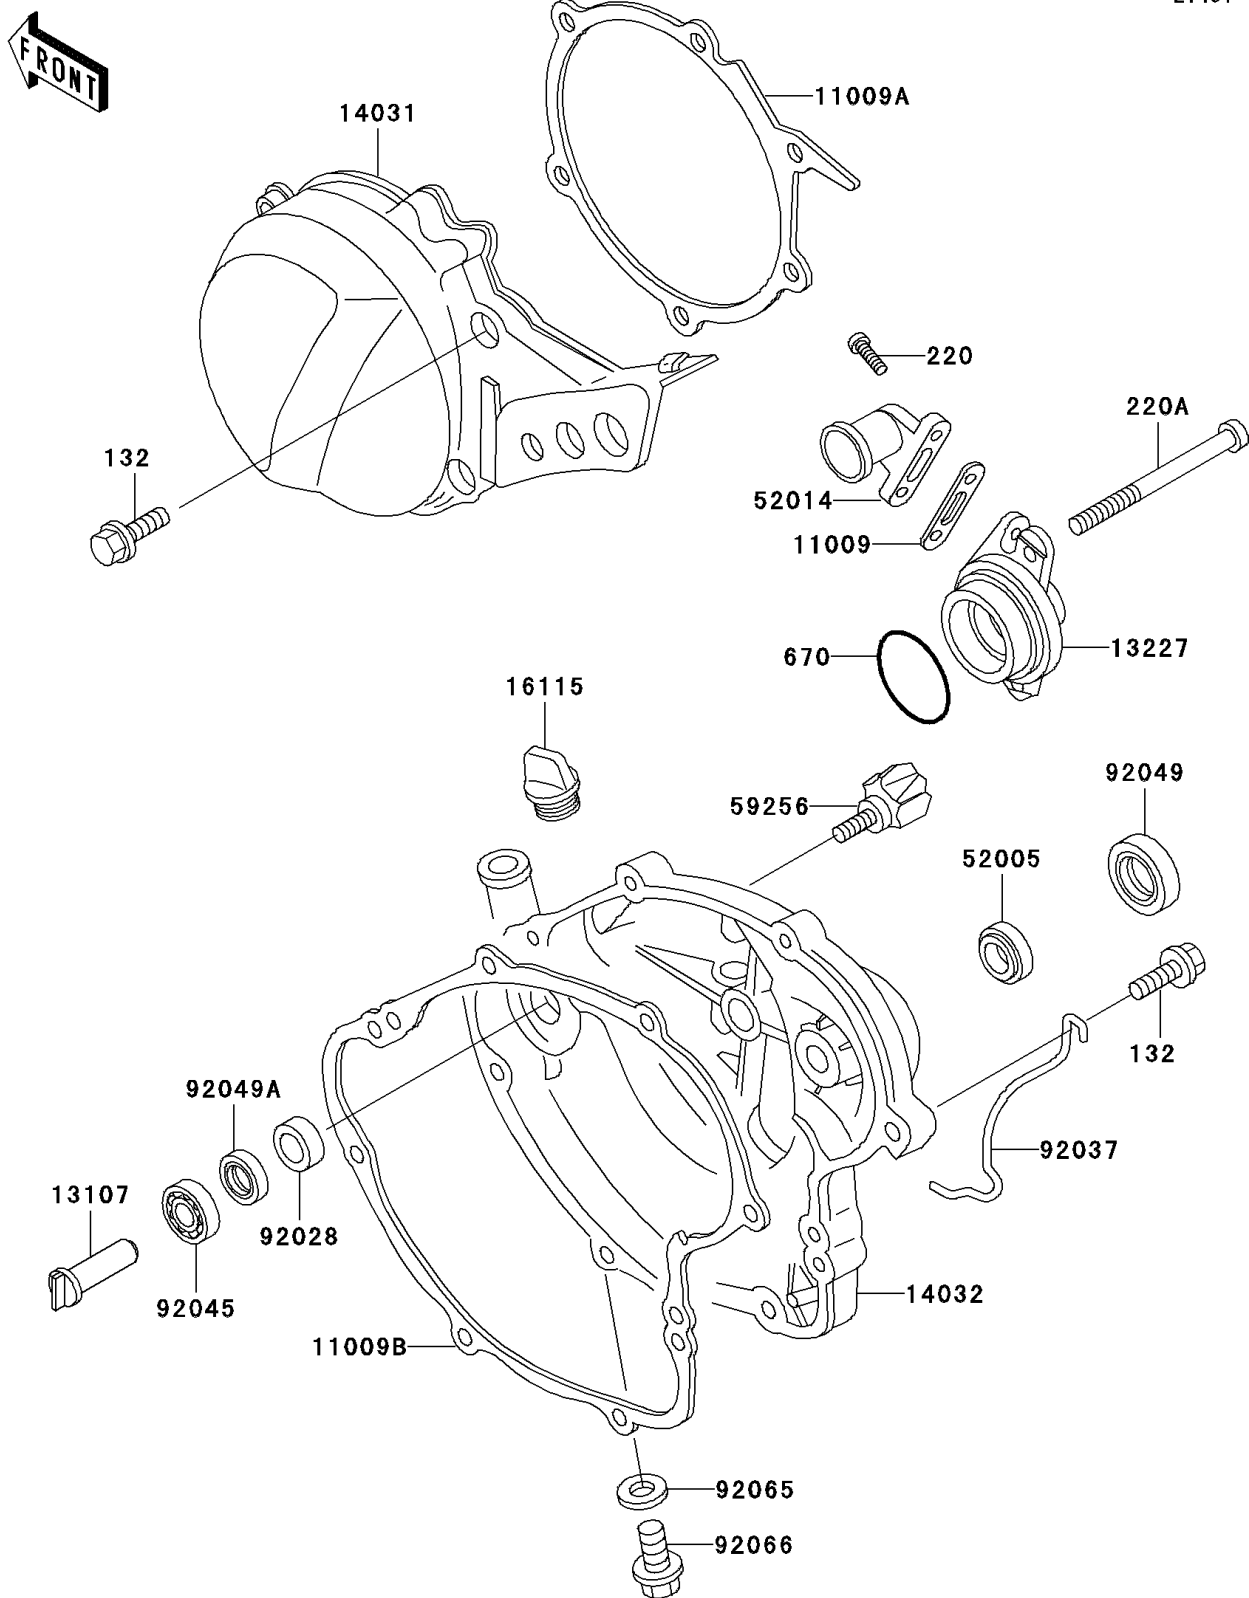

2001 KX60 PARTS DIAGRAM

Engine Cover(s)

E1431

2001 KX60 PARTS LIST

Engine Cover(s)

ITEM NAME	PART NUMBER	QUANTITY
BOLT-FLANGED-SMALL (Ref # 132)	132G0625	12
SCREW-PAN-CROS (Ref # 220)	220B0520	2
SCREW-PAN-CROS,6X75 (Ref # 220A)	220B0675	2
O RING,39MM (Ref # 670)	670B3039	1
GASKET,ELBOW (Ref # 11009)	11009-1952	1
GASKET,GENERATOR COVER (Ref # 11009A)	11009-1974	1
GASKET,CLUTCH COVER (Ref # 11009B)	11009-1976	1
SHAFT,WATER PUMP (Ref # 13107)	13107-1123	1
HOUSING,WATER PUMP (Ref # 13227)	13227-1069	1
COVER-GENERATOR (Ref # 14031)	14031-1215	1
COVER-CLUTCH (Ref # 14032)	14032-1246	1
CAP-OIL FILLER (Ref # 16115)	16115-018	1
GAUGE,OIL LEVEL (Ref # 52005)	52005-1055	1
ELBOW (Ref # 52014)	52014-1067	1
IMPELLER,WATER PUMP (Ref # 59256)	59256-1052	1
BUSHING (Ref # 92028)	92028-1317	1
CLAMP,TUBE (Ref # 92037)	92037-1236	1
BEARING-BALL,608MC3 (Ref # 92045)	92045-1305	1
SEAL-OIL,SB16244 (Ref # 92049)	92049-002	1
SEAL-OIL,MHSD8X18X10J-1 (Ref # 92049A)	92049-1366	1
GASKET,10.5X16X1 (Ref # 92065)	92065-058	1
PLUG,DRAIN (Ref # 92066)	92066-1241	1