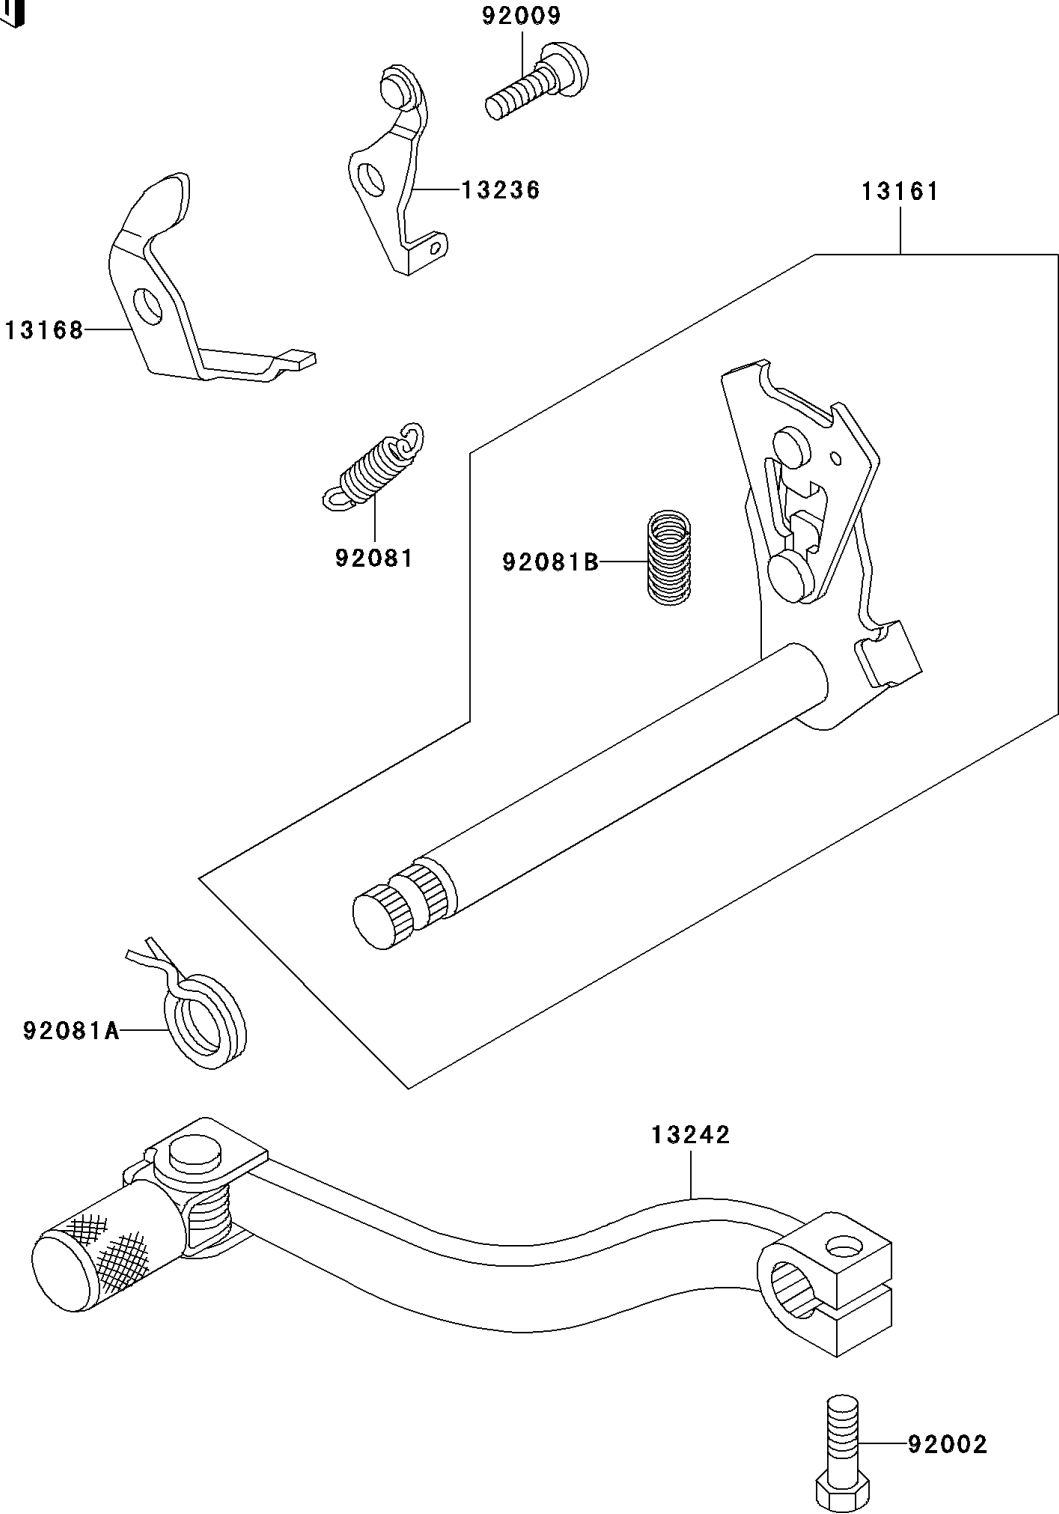

2003 KX60 PARTS DIAGRAM

Gear Change Mechanism

E1370

2003 KX60 PARTS LIST

Gear Change Mechanism

ITEM NAME	PART NUMBER	QUANTITY
LEVER-COMP-CHANGE SHAFT (Ref # 13161)	13161-1281	1
LEVER,GEAR SET (Ref # 13168)	13168-1069	1
LEVER-COMP,CHANGE DRUM (Ref # 13236)	13236-1026	1
LEVER-ASSY-CHANGE,PEDAL (Ref # 13242)	13242-1210	1
BOLT,6X20 (Ref # 92002)	92002-1237	1
SCREW,CHANGE LEVER (Ref # 92009)	92009-1102	1
SPRING,CHANGE LEVER (Ref # 92081)	92081-1109	1
SPRING,TENSION (Ref # 92081A)	92081-1129	1
SPRING,CHANGE LEVER (Ref # 92081B)	92081-1275	1