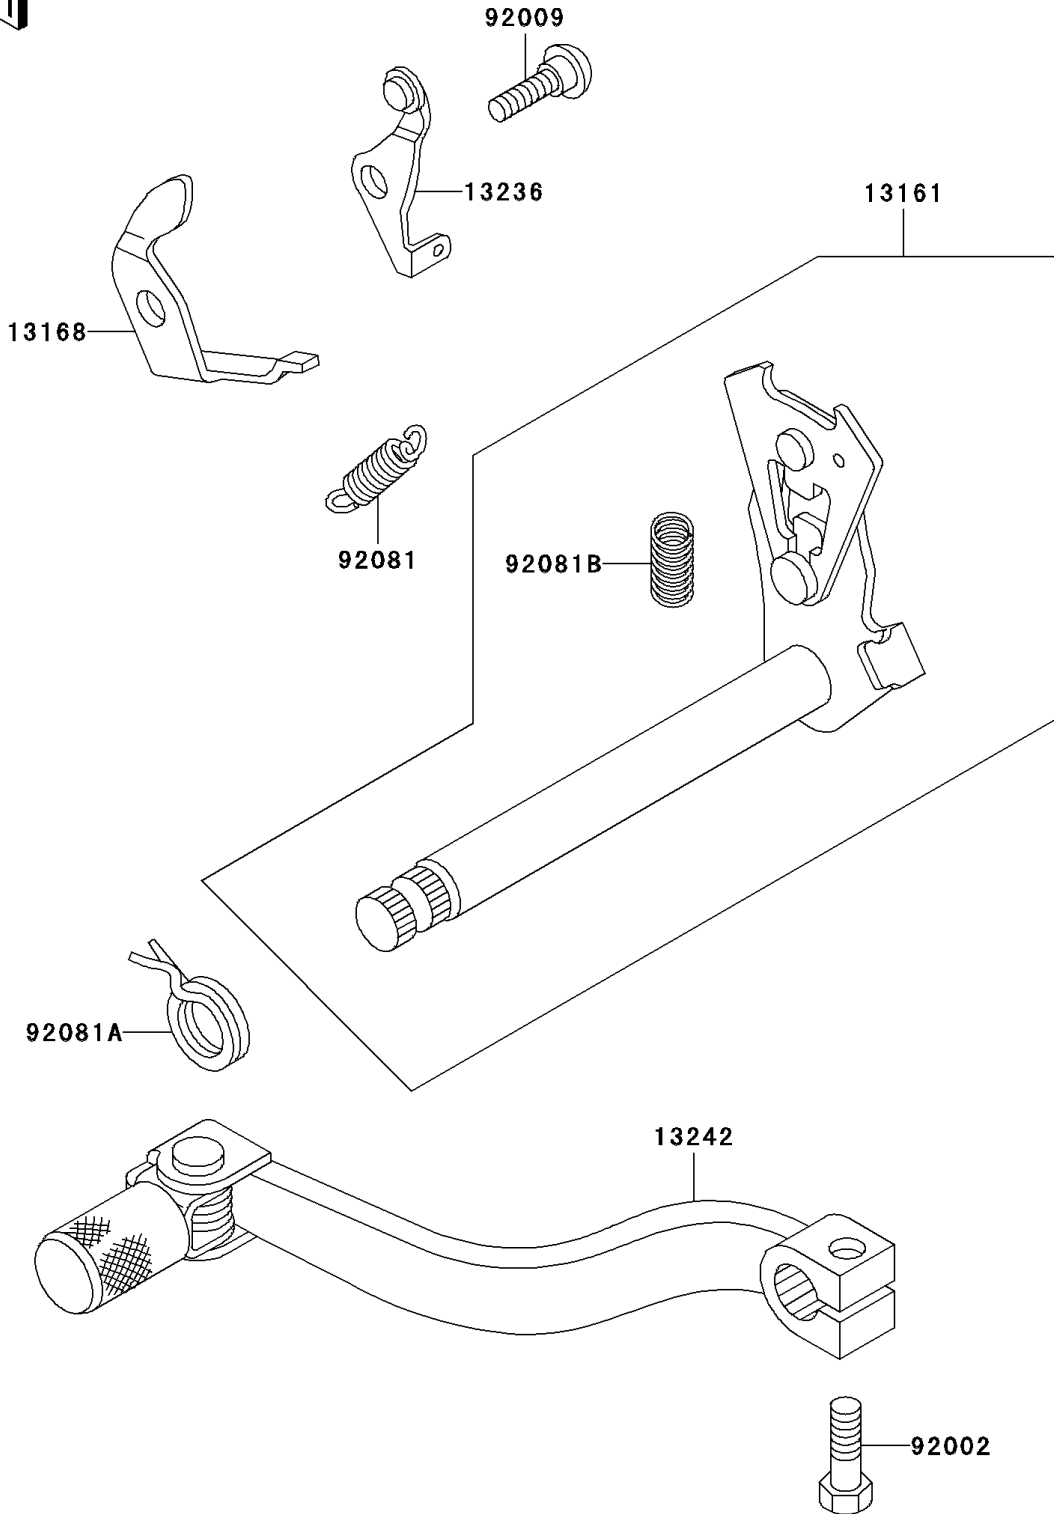

2001 KX60 PARTS DIAGRAM

Gear Change Mechanism

E1370

2001 KX60 PARTS LIST

Gear Change Mechanism

ITEM NAME	PART NUMBER	QUANTITY
LEVER-COMP-CHANGE SHAFT (Ref # 13161)	13161-1281	1
LEVER,GEAR SET (Ref # 13168)	13168-1069	1
LEVER-COMP,CHANGE DRUM (Ref # 13236)	13236-1026	1
LEVER-ASSY-CHANGE,PEDAL (Ref # 13242)	13242-1210	1
BOLT,6X20 (Ref # 92002)	92002-1237	1
SCREW,CHANGE LEVER (Ref # 92009)	92009-1102	1
SPRING,CHANGE LEVER (Ref # 92081)	92081-1109	1
SPRING,TENSION (Ref # 92081A)	92081-1129	1
SPRING,CHANGE LEVER (Ref # 92081B)	92081-1275	1